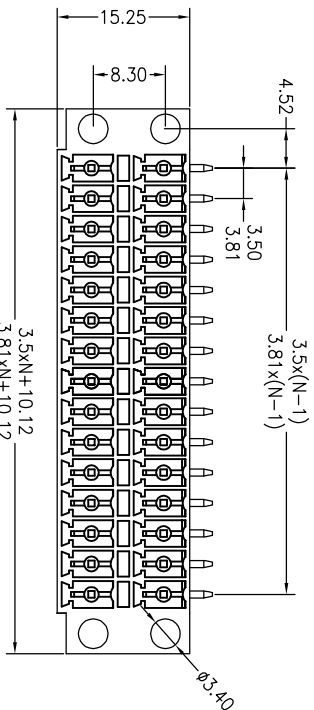

Housing Material(塑件): PA66 (UL94 V-0)
 Contact(端子): Brass, Tin plating(黄铜镀锡)

PITCH RANGE		NOMINAL DIMENSION RANGE	
IN MM	OVER	IN MM	OVER
TO 6	10	TO 30	60
TO 10	24	TO 60	100
TO 15		TO 100	150
±0.10	±0.15	±0.30	±0.50
		±0.30	±0.70
			±1.00

Ordering Information

JL15EDGKNRM - XXX XX X X 1

Pitch
 350=3.5PH
 381=3.81PH

No.of pins
 2P~24P

Housing Color
 B=Black
 G=Green
 U=Blue
 R=Red
 W=White
 Y=Yellow
 O=Orange
 E=Grey

Packing
 O=Pe bog
 A=Troy
 T=Tube

REVISION RECORD			
REV	ECN	DESCRIPTION	DATE
A0		NEW	21.06.28

DRAW	SHUANGPING ZHENG		SCALE	FIT	PART NO.	JL15EDGKNRM-XXXXXXXX1
	CHECK	LICHAO LIU				
APPROVE	YONGLIANG GAO		SHEET	1/1	TITLE:	JL15EDGKNRM-3.5(3.81)-2XN插拔式公座 弯脚带耳/绿色