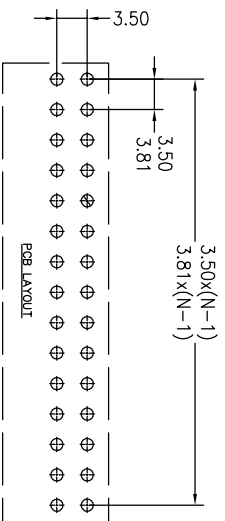

Housing Material(塑件): PA66 (UL94 V-0)
 Contact(端子): Brass, Tin plating(黄铜镀锡)

PITCH RANGE		NOMINAL DIMENSION RANGE	
IN MM	OVER	IN MM	OVER
TO 6	10	TO 30	60
TO 10	24	TO 60	100
TO 15		TO 100	150
±0.10	±0.15	±0.30	±0.50
		±0.30	±0.70
			±1.00

Ordering Information

JL15EDGKNRM - XXX XX X X 1

Pitch
 350=3.5PH
 381=3.81PH

No.of pins
 2P~24P

Housing Color
 B=Black
 G=Green
 U=Blue
 R=Red
 W=White
 Y=Yellow
 O=Orange
 E=Grey

Packing
 O=Pe bog
 A=Troy
 T=Tube

REVISION RECORD			
REV	ECN	DESCRIPTION	DATE
A0		NEW	21.06.28

DRAW	SHUANGPING ZHENG		SCALE	FIT	PART NO.	JL15EDGKNRM-XXXXXXXX1
	CHECK	LICHAO LIU				
APPROVE	YONGLIANG GAO		SHEET	1/1	TITLE:	JL15EDGKNRM-3.5(3.81)-2XN插拔式公座 弯脚带耳/绿色