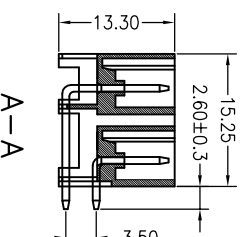

Housing Material(塑件): PA66 (UL94 V-0)
 Contact(端子): Brass, Tin plating(黄铜镀锡)

PITCH RANGE		NOMINAL DIMENSION RANGE	
IN MM	OVER	IN MM	OVER
TO 6	10	TO 30	60
TO 10	24	TO 60	100
TO 15		TO 100	150
±0.10	±0.15	±0.30	±0.50
		±0.30	±0.70
			±1.00

Ordering Information

JL15EDGKNRM - XXX XX X X 1

Pitch
 350=3.5PH
 381=3.81PH

No.of pins
 2P~24P

Housing Color
 B=Black
 G=Green
 U=Blue
 R=Red
 W=White
 Y=Yellow
 O=Orange
 E=Grey

Packing
 O=Pe bog
 A=Troy
 T=Tube

REVISION RECORD			
REV	ECN	DESCRIPTION	DATE
A0		NEW	21.06.28

DRAW	SHUANGPING ZHENG		SCALE	FIT	PART NO.	JL15EDGKNRM-XXXXXXXX1
	CHECK	LICHAO LIU				
APPROVE	YONGLIANG GAO		SHEET	1/1	TITLE:	JL15EDGKNRM-3.5(3.81)-2XN插拔式公座 弯脚带耳/绿色