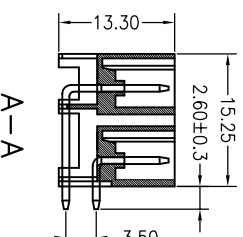

Housing Material(塑件): PA66 (UL94 V-0)
 Contact(端子): Brass, Tin plating(黄铜镀锡)

PITCH RANGE		NOMINAL DIMENSION RANGE	
IN MM	OVER	IN MM	OVER
TO 6	10	TO 30	60
TO 10	24	TO 60	100
TO 15		TO 100	150
±0.10	±0.15	±0.30	±0.50
		±0.30	±0.70
			±1.00

Ordering Information

JL15EDGKNRM - XXX XX X X 1

Pitch
 350=3.5PH
 381=3.81PH

No.of pins
 2P~24P

Housing Color
 B=Black
 G=Green
 U=Blue
 R=Red
 W=White
 Y=Yellow
 O=Orange
 E=Grey

Packing
 O=Pe bog
 A=Troy
 T=Tube

REVISION RECORD			
REV	ECN	DESCRIPTION	DATE
A0		NEW	21.06.28

DRAW	SHUANGPING ZHENG		SCALE	FIT	PART NO.	JL15EDGKNRM-XXXXXXXX1
	CHECK	LICHAO LIU	UNIT	mm		
APPROVE	YONGLIANG GAO		SHEET	1/1	TITLE:	JL15EDGKNRM-3.5(3.81)-2XN插拔式公座 弯脚带耳/绿色