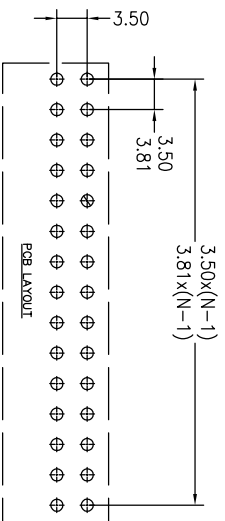

Housing Material(塑件): PA66 (UL94 V-0)
 Contact(端子): Brass, Tin plating(黄铜镀锡)

PITCH RANGE		NOMINAL DIMENSION RANGE	
IN MM	OVER	IN MM	OVER
TO 6	10	TO 30	60
TO 10	24	TO 60	100
TO 15		TO 100	150
±0.10	±0.15	±0.30	±0.50
		±0.30	±0.70
			±1.00

Ordering Information

JL15EDGKNRM - XXX XX X X 1

Pitch
 350=3.5PH
 381=3.81PH

No.of pins
 2P~24P

Housing Color
 B=Black
 G=Green
 U=Blue
 R=Red
 W=White
 Y=Yellow
 O=Orange
 E=Grey

Packing
 O=Pe bog
 A=Troy
 T=Tube

REVISION RECORD			
REV	ECN	DESCRIPTION	DATE
A0		NEW	21.06.28

DRAW	SHUANGPING ZHENG		SCALE	FIT	PART NO.	JL15EDGKNRM-XXXXXXXX1
	CHECK	LICHAO LIU	UNIT	mm		
APPROVE	YONGLIANG GAO		SHEET	1/1	TITLE:	JL15EDGKNRM-3.5(3.81)-2XN插拔式公座 弯脚带耳/绿色