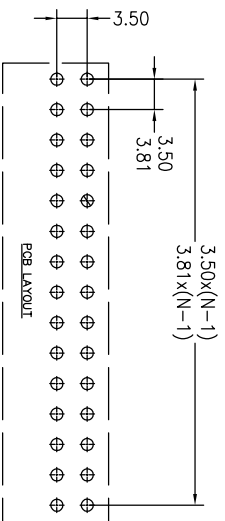

Housing Material(塑件): PA66 (UL94 V-0)
 Contact(端子): Brass, Tin plating(黄铜镀锡)

PITCH RANGE		NOMINAL DIMENSION RANGE	
IN MM	OVER	IN MM	OVER
TO 6	10	TO 30	60
TO 10	24	TO 60	100
TO 15		TO 100	150
±0.10	±0.15	±0.25	±0.30
		±0.30	±0.50
		±0.70	±1.00

Ordering Information

JL15EDGKNRM - XXX XX X X 1

Pitch
 350=3.5PH
 381=3.81PH

No.of pins
 2P~24P

Housing Color
 B=Black
 G=Green
 U=Blue
 R=Red
 W=White
 Y=Yellow
 O=Orange
 E=Grey

Packing
 O=Pe bog
 A=Troy
 T=Tube

REVISION RECORD			
REV	ECN	DESCRIPTION	DATE
A0		NEW	21.06.28

DRAW	SHUANGPING ZHENG		SCALE	FIT	PART NO.	JL15EDGKNRM-XXXXXXXX1
	CHECK	LICHAO LIU	UNIT	mm		
APPROVE	YONGLIANG GAO		SHEET	1/1	TITLE:	JL15EDGKNRM-3.5(3.81)-2XN插拔式公座 弯脚带耳/绿色