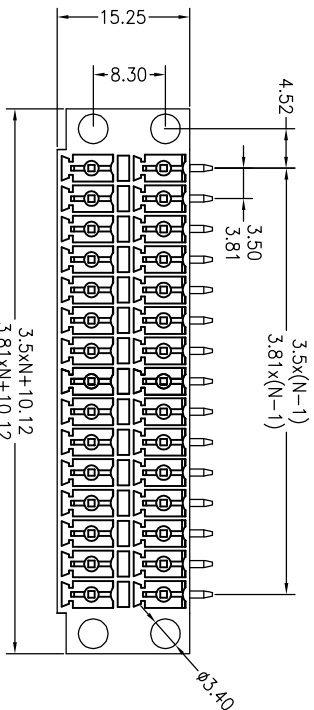

Housing Material(塑件): PA66 (UL94 V-0)
 Contact(端子): Brass, Tin plating(黄铜镀锡)

PITCH RANGE		NOMINAL DIMENSION RANGE	
IN MM	OVER	IN MM	OVER
TO 6	10	TO 30	60
TO 10	24	TO 60	100
TO 15		TO 100	150
±0.10	±0.15	±0.25	±0.30
		±0.30	±0.50
		±0.70	±1.00

Ordering Information

JL15EDGKNRM - XXX XX X X 1

Pitch
 350=3.5PH
 381=3.81PH

No.of pins
 2P~24P

Housing Color
 B=Black
 G=Green
 U=Blue
 R=Red
 W=White
 Y=Yellow
 O=Orange
 E=Grey

Packing
 O=Pe bog
 A=Troy
 T=Tube

REVISION RECORD			
REV	ECN	DESCRIPTION	DATE
A0		NEW	21.06.28

DRAW	SHUANGPING ZHENG		SCALE	FIT	PART NO.	JL15EDGKNRM-XXXXXXXX1
	CHECK	LICHAO LIU	UNIT	mm		
APPROVE	YONGLIANG GAO		SHEET	1/1	TITLE:	JL15EDGKNRM-3.5(3.81)-2XN插拔式公座 弯脚带耳/绿色