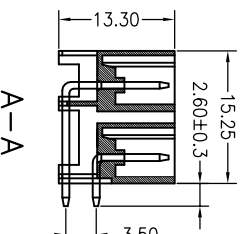

Housing Material(塑件): PA66 (UL94 V-0)
 Contact(端子): Brass, Tin plating(黄铜镀锡)

PITCH RANGE		NOMINAL DIMENSION RANGE	
IN MM	OVER	IN MM	OVER
TO 6	10	TO 30	60
TO 10	24	TO 60	100
TO 15		TO 100	150
±0.10	±0.15	±0.25	±0.30
		±0.30	±0.50
		±0.70	±1.00

Ordering Information

JL15EDGKNRM - XXX XX X X 1

Pitch
 350=3.5PH
 381=3.81PH

No.of pins
 2P~24P

Housing Color
 B=Black
 G=Green
 U=Blue
 R=Red
 W=White
 Y=Yellow
 O=Orange
 E=Grey

Packing
 O=Pe bog
 A=Troy
 T=Tube

REVISION RECORD			
REV	ECN	DESCRIPTION	DATE
A0		NEW	21.06.28

DRAW	SHUANGPING ZHENG		SCALE	FIT	PART NO.	JL15EDGKNRM-XXXXXXXX1
	CHECK	LICHAO LIU	UNIT	mm		
APPROVE	YONGLIANG GAO		SHEET	1/1	TITLE:	JL15EDGKNRM-3.5(3.81)-2XN插拔式公座 弯脚带耳/绿色