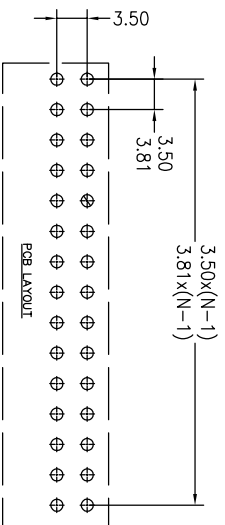

Housing Material(塑件): PA66 (UL94 V-0)
 Contact(端子): Brass, Tin plating(黄铜镀锡)

PITCH RANGE		NOMINAL DIMENSION RANGE	
IN MM	OVER	IN MM	OVER
TO 6	10	TO 30	60
TO 10	24	TO 60	100
TO 15		TO 100	150
±0.10	±0.15	±0.30	±0.50
		±0.30	±0.70
			±1.00

Ordering Information

JL15EDGKNRM - XXX XX X X 1

Pitch
 350=3.5PH
 381=3.81PH

No.of pins
 2P~24P

Housing Color
 B=Black
 G=Green
 U=Blue
 R=Red
 W=White
 Y=Yellow
 O=Orange
 E=Grey

Packing
 O=Pe bog
 A=Troy
 T=Tube

REVISION RECORD			
REV	ECN	DESCRIPTION	DATE
A0		NEW	21.06.28

DRAW	SHUANGPING ZHENG		SCALE	FIT	PART NO.	JL15EDGKNRM-XXXXXXXX1
	CHECK	LICHAO LIU	UNIT	mm		
APPROVE	YONGLIANG GAO		SHEET	1/1	TITLE:	JL15EDGKNRM-3.5(3.81)-2XN插拔式公座 弯脚带耳/绿色