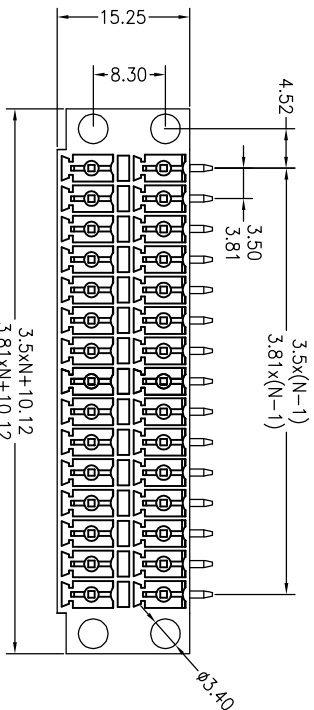

Housing Material(塑件): PA66 (UL94 V-0)
 Contact(端子): Brass, Tin plating(黄铜镀锡)

PITCH RANGE		NOMINAL DIMENSION RANGE	
IN MM	OVER	IN MM	OVER
TO 6	10	TO 30	60
TO 10	24	TO 60	100
TO 15		TO 100	150
±0.10	±0.15	±0.30	±0.50
		±0.30	±0.70
			±1.00

Ordering Information

JL15EDGKNRM - XXX XX X X 1

Pitch
 350=3.5PH
 381=3.81PH

No.of pins
 2P~24P

Housing Color
 B=Black
 G=Green
 U=Blue
 R=Red
 W=White
 Y=Yellow
 O=Orange
 E=Grey

Packing
 O=Pe bog
 A=Troy
 T=Tube

REVISION RECORD			
REV	ECN	DESCRIPTION	DATE
A0		NEW	21.06.28

DRAW	SHUANGPING ZHENG		SCALE	FIT	PART NO.	JL15EDGKNRM-XXXXXXXX1
	CHECK	LICHAO LIU	UNIT	mm		
APPROVE	YONGLIANG GAO		SHEET	1/1	TITLE:	JL15EDGKNRM-3.5(3.81)-2XN插拔式公座 弯脚带耳/绿色