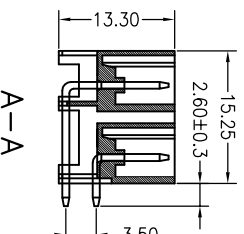

Housing Material(塑件): PA66 (UL94 V-0)
 Contact(端子): Brass, Tin plating(黄铜镀锡)

PITCH RANGE		NOMINAL DIMENSION RANGE	
IN MM	OVER	IN MM	OVER
TO 6	10	TO 30	60
TO 10	24	TO 60	100
TO 15		TO 100	150
±0.10	±0.15	±0.30	±0.50
		±0.30	±0.70
			±1.00

Ordering Information

JL15EDGKNRM - XXX XX X X 1

Pitch
 350=3.5PH
 381=3.81PH

No.of pins
 2P~24P

Housing Color
 B=Black
 G=Green
 U=Blue
 R=Red
 W=White
 Y=Yellow
 O=Orange
 E=Grey

Packing
 O=Pe bog
 A=Troy
 T=Tube

REVISION RECORD			
REV	ECN	DESCRIPTION	DATE
A0		NEW	21.06.28

DRAW	SHUANGPING ZHENG		SCALE	FIT	PART NO.	JL15EDGKNRM-XXXXXXXX1
	CHECK	LICHAO LIU	UNIT	mm		
APPROVE	YONGLIANG GAO		SHEET	1/1	TITLE:	JL15EDGKNRM-3.5(3.81)-2XN插拔式公座 弯脚带耳/绿色