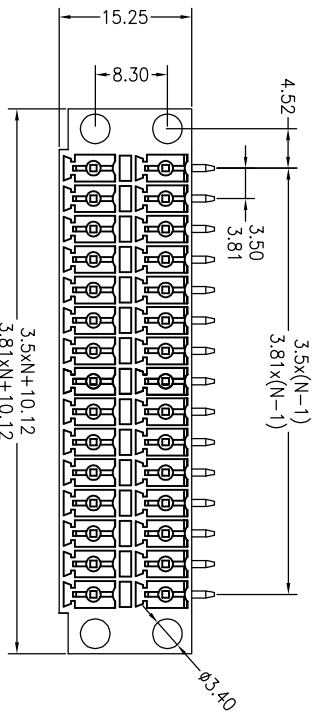

Housing Material(塑件): PA66 (UL94 V-0)
 Contact(端子): Brass, Tin plating(黄铜镀锡)

PITCH RANGE		NOMINAL DIMENSION RANGE	
IN MM	OVER	IN MM	OVER
TO 6	10	TO 30	60
TO 10	24	TO 60	100
TO 15		TO 100	150
±0.10	±0.15	±0.30	±0.50
		±0.30	±0.70
			±1.00

Ordering Information

JL15EDGKNRM - XXX XX X X 1

Pitch
 350=3.5PH
 381=3.81PH

No.of pins
 2P~24P

Housing Color
 B=Black
 G=Green
 U=Blue
 R=Red
 W=White
 Y=Yellow
 O=Orange
 E=Grey

Packing
 O=Pe bog
 A=Troy
 T=Tube

REVISION RECORD			
REV	ECN	DESCRIPTION	DATE
A0		NEW	21.06.28

DRAW	SHUANGPING ZHENG		SCALE	FIT	PART NO.	JL15EDGKNRM-XXXXXXXX1
	CHECK	LICHAO LIU	UNIT	mm		
APPROVE	YONGLANG GAO		SHEET	1/1	TITLE:	JL15EDGKNRM-3.5(3.81)-2XN插拔式公座 弯脚 带耳/绿色