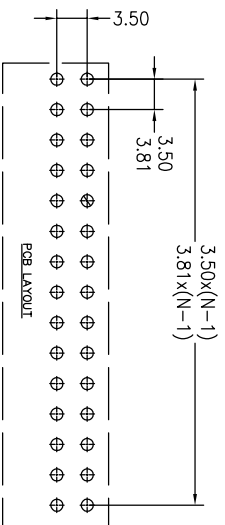

Housing Material(塑件): PA66 (UL94 V-0)
 Contact(端子): Brass, Tin plating(黄铜镀锡)

PITCH RANGE		NOMINAL DIMENSION RANGE	
IN MM	OVER	IN MM	OVER
TO 6	10	TO 30	60
TO 10	24	TO 60	100
TO 15		TO 100	150
±0.10	±0.15	±0.30	±0.50
		±0.30	±0.70
			±1.00

Ordering Information

JL15EDGKNRM - XXX XX X X 1

Pitch
 350=3.5PH
 381=3.81PH

No.of pins
 2P~24P

Housing Color
 B=Black
 G=Green
 U=Blue
 R=Red
 W=White
 Y=Yellow
 O=Orange
 E=Grey

Packing
 O=Pe bog
 A=Troy
 T=Tube

REVISION RECORD			
REV	ECN	DESCRIPTION	DATE
A0		NEW	21.06.28

DRAW	SHUANGPING ZHENG		SCALE	FIT	PART NO.	JL15EDGKNRM-XXXXXXXX1
	CHECK	LICHAO LIU	UNIT	mm		
APPROVE	YONGLANG GAO		SHEET	1/1	TITLE:	JL15EDGKNRM-3.5(3.81)-2XN插拔式公座 弯脚 带耳/绿色