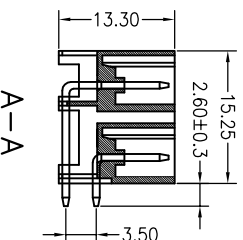

Housing Material(塑件): PA66 (UL94 V-0)
 Contact(端子): Brass, Tin plating(黄铜镀锡)

PITCH RANGE		NOMINAL DIMENSION RANGE	
IN MM	OVER	IN MM	OVER
TO 6	10	TO 30	60
TO 10	24	TO 60	100
TO 15		TO 100	150
±0.10	±0.15	±0.30	±0.50
		±0.30	±0.70
			±1.00

Ordering Information

JL15EDGKNRM - XXX XX X X 1

Pitch
 350=3.5PH
 381=3.81PH

No.of pins
 2P~24P

Housing Color
 B=Black
 G=Green
 U=Blue
 R=Red
 W=White
 Y=Yellow
 O=Orange
 E=Grey

Packing
 O=Pe bog
 A=Troy
 T=Tube

REVISION RECORD			
REV	ECN	DESCRIPTION	DATE
A0		NEW	21.06.28

DRAW	SHUANGPING ZHENG		SCALE	FIT	PART NO.	JL15EDGKNRM-XXXXXXXX1
	CHECK	LICHAO LIU	UNIT	mm		
APPROVE	YONGLANG GAO		SHEET	1/1	TITLE:	JL15EDGKNRM-3.5(3.81)-2XN插拔式公座 弯脚 带耳/绿色