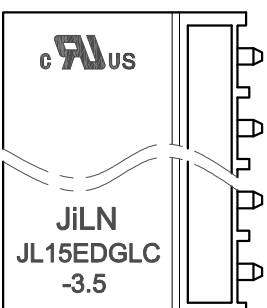

NOTES2:

1. Dimension shall be interpreted per ASME Y14.5-2009
2. Pitch : 3.50mm, Poles : N=02~24P
3. Operating temperature: -40°C~+105°C
4. Undimensioned tolerances:

Pitch range	In mm		Nominal dimension range		Over	0.1/10
	mm	In	mm	In		
Over 6	TO 10	TO 30	30	60	100	150
TO 6	TO 10	TO 24	30	60	100	150
±0.15	±0.20	±0.30	±0.30	±0.50	±0.70	±1.00
						±2°

# Ordering Information

JL15EDGLC-350 XX G 0 1

Pitch 350=3.50PH  
No of pins 2P~24P  
Housing Color B=Black G=Green U=Blue R=Red W=White Y=Yellow D=Orange E=Grey  
Packing 0=Pe 100g T=Tube A=Tray

DRAW	SHUANGPING ZHENG	SCALE	FIT	PART NO.	JL15EDGLC-350XXG01
CHECK	LICHAD LIU	UNIT	mm		
APPROVE	YONGLIANG GAO	SIZE	A4	TITLE:	JL15EDGLC-350-XXP 插拔式公座/绿色
		SHEET	1/1		
		PRD			