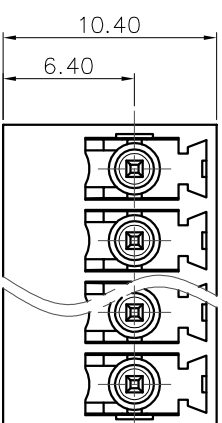

NOTES2:

1. Dimension shall be interpreted per ASME Y14.5-2009
2. Pitch : 3.50mm, Poles : N=02~24P
3. Operating temperature: -40°C~+105°C
4. Undimensioned tolerances:

Pitch range	In mm		Nominal dimension range		Over	0.1/10
	mm	In	mm	In		
Over 6	TO 10	TO 30	30	60	100	150
TO 6	TO 10	TO 24	30	60	100	150
±0.15	±0.20	±0.30	±0.30	±0.50	±0.70	±1.00
						±2°

# Ordering Information

JL15EDGLC-350 XX G 0 1

Pitch 350=3.50PH  
No of pins 2P~24P  
Housing Color B=Black G=Green U=Blue R=Red W=White Y=Yellow D=Orange E=Grey  
Packing 0=Pe 100g T=Tube A=Tray

DRAW	SHUANGPING ZHENG	SCALE	FIT	PART NO.	JL15EDGLC-350XXG01
CHECK	LICHAD LIU	UNIT	mm		
APPROVE	YONGLIANG GAO	SIZE	A4	TITLE:	JL15EDGLC-350-XXP 插拔式公座/绿色
		SHEET	1/1		
		PRD			