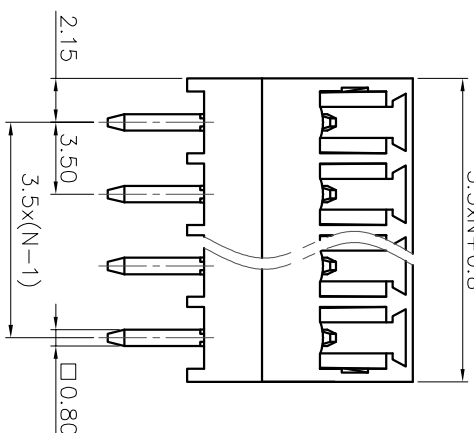

NOTES2:

1. Dimension shall be interpreted per ASME Y14.5-2009
2. Pitch : 3.50mm, Poles : N=02~24P
3. Operating temperature: -40°C~+105°C
4. Undimensioned tolerances:

Pitch range	In mm		Nominal dimension range		Over	0.1/10
	mm	In	mm	In		
Over 6	TO 10	TO 30	30	60	100	150
TO 6	TO 10	TO 24	30	60	100	150
±0.15	±0.20	±0.30	±0.30	±0.50	±0.70	±1.00
						±2°

# Ordering Information

JL15EDGLC-350 XX G 0 1

Pitch 350=3.50PH  
No of pins 2P~24P  
Housing Color B=Black G=Green U=Blue R=Red W=White Y=Yellow D=Orange E=Grey  
Packing 0=Pe 100g T=Tube A=Tray

DRAW	SHUANGPING ZHENG	SCALE	FIT	PART NO.	JL15EDGLC-350XXG01
CHECK	LICHAD LIU	UNIT	mm		
APPROVE	YONGLIANG GAO	SIZE	A4	TITLE:	JL15EDGLC-350-XXP 插拔式公座/绿色
		SHEET	1/1		
		PRD			