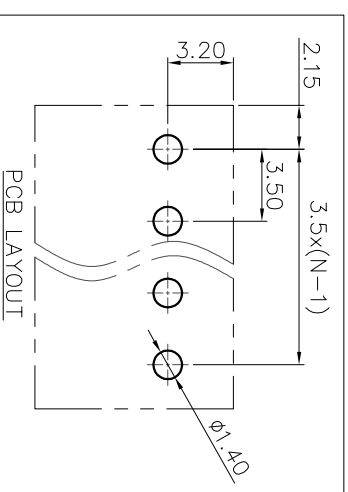

NOTES2:

1. Dimension shall be interpreted per ASME Y14.5-2009
2. Pitch : 3.50mm, Poles : N=02~24P
3. Operating temperature: -40°C~+105°C
4. Undimensioned tolerances:

Pitch range	In mm		Nominal dimension range		Over	0.1/10
	mm	In	mm	In		
Over 6	TO 10	TO 30	30	60	100	150
TO 6	TO 10	TO 24	30	60	100	150
±0.15	±0.20	±0.30	±0.30	±0.50	±0.70	±1.00
						±2°

# Ordering Information

JL15EDGLC-350 XX G 0 1

Pitch 350=3.50PH  
No of pins 2P~24P  
Housing Color B=Black G=Green U=Blue R=Red W=White Y=Yellow D=Orange E=Grey  
Packing 0=Pe 100g T=Tube A=Tray

DRAW	SHUANGPING ZHENG	SCALE	FIT	PART NO.	JL15EDGLC-350XXG01
CHECK	LICHAD LIU	UNIT	mm		
APPROVE	YONGLIANG GAO	SIZE	A4	TITLE:	JL15EDGLC-350-XXP 插拔式公座/绿色
		SHEET	1/1		
		PRD			