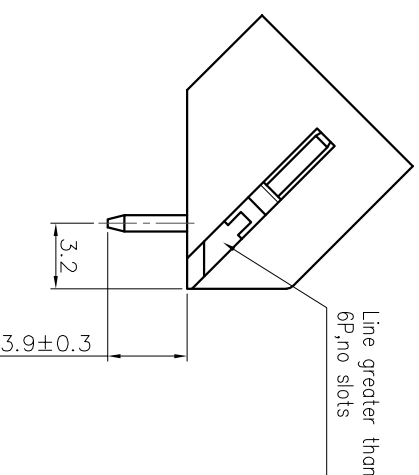

NOTES2:

1. Dimension shall be interpreted per ASME Y14.5-2009
2. Pitch : 3.50mm, Poles : N=02~24P
3. Operating temperature: -40°C~+105°C
4. Undimensioned tolerances:

Pitch range	In mm		Nominal dimension range		Over	0.1/10
	mm	In	mm	In		
Over 6	TO 10	TO 30	30	60	100	150
TO 6	TO 10	TO 24	30	60	100	150
±0.15	±0.20	±0.30	±0.30	±0.50	±0.70	±1.00
						±2°

# Ordering Information

JL15EDGLC-350 XX G 0 1

Pitch 350=3.50PH  
No of pins 2P~24P  
Housing Color B=Black G=Green U=Blue R=Red W=White Y=Yellow D=Orange E=Grey  
Packing 0=Pe 100g T=Tube A=Tray

DRAW	SHUANGPING ZHENG	SCALE	FIT	PART NO.	JL15EDGLC-350XXG01
CHECK	LICHAD LIU	UNIT	mm		
APPROVE	YONGLIANG GAO	SIZE	A4	TITLE:	JL15EDGLC-350-XXP 插拔式公座/绿色
		SHEET	1/1		
		PRD			