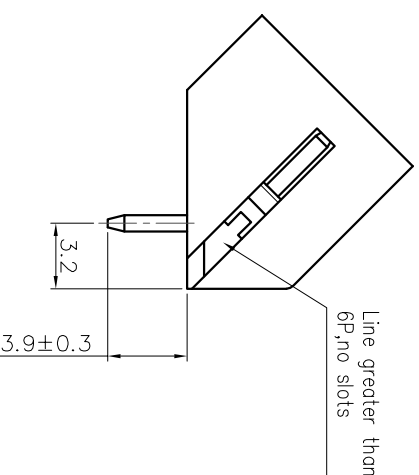

NOTES2:

1. Dimension shall be interpreted per ASME Y14.5-2009
2. Pitch : 3.50mm, Poles : N=02~24P
3. Operating temperature: -40°C~+105°C
4. Undimensioned tolerances:

Pitch range	In mm		Nominal dimension range		Over	0.1/10
	mm	In	mm	In		
Over 6	TO 10	TO 30	30	60	100	150
TO 6	TO 10	TO 24	30	60	100	150
±0.15	±0.20	±0.30	±0.30	±0.50	±0.70	±1.00
						±2°

5. RoHS Compliance

Ordering Information

JL15EDGLC-350 XX G 0 1

- Pitch 350=3.50PH
- No of pins 2P~24P
- Housing Color B=Black, G=Green, U=Blue, R=Red, W=White, Y=Yellow, D=Orange, E=Grey
- Packing 0=Pe, 10=9, T=Tube, A=Tray

DRAW	SHUANGPING ZHENG	SCALE	FIT	PART NO.	JL15EDGLC-350XXG01
CHECK	LICHAD LIU	UNIT	mm		
APPROVE	YONGLIANG GAO	SIZE	A4	TITLE:	JL15EDGLC-350-XXP 插拔式公座/绿色
		SHEET	1/1		
		PRD J			

JILIN 东莞市锦凌电子有限公司
DONGGUAN JINLING ELECTRONIC CO., LTD