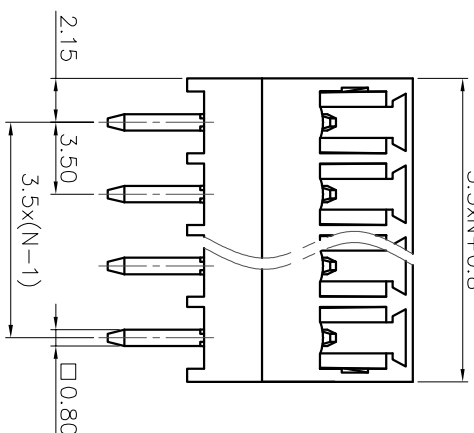

NOTES2:

1. Dimension shall be interpreted per ASME Y14.5-2009
2. Pitch : 3.50mm, Poles : N=02~24P
3. Operating temperature: -40°C~+105°C
4. Undimensioned tolerances:

Pitch range	In mm		Nominal dimension range		Over	0.1/10
	mm	In	mm	In		
Over 6	TO 10	TO 30	30	60	100	150
TO 6	TO 10	TO 24	30	60	100	150
±0.15	±0.20	±0.30	±0.30	±0.50	±0.70	±1.00
						±2°

5. RoHS Compliance

Ordering Information

JL15EDGLC-350 XX G 0 1

- Pitch 350=3.50PH
- No of pins 2P~24P
- Housing Color B=Black, G=Green, U=Blue, R=Red, W=White, Y=Yellow, D=Orange, E=Grey
- Packing 0=Pe, 10=9, T=Tube, A=Tray

DRAW	SHUANGPING ZHENG	SCALE	FIT	PART NO.	JL15EDGLC-350XXG01
CHECK	LICHAD LIU	UNIT	mm		
APPROVE	YONGLIANG GAO	SIZE	A4	TITLE:	JL15EDGLC-350-XXP 插拔式公座/绿色
		SHEET	1/1		
		PRD J			

JILIN 东莞市锦凌电子有限公司
DONGGUAN JINLING ELECTRONIC CO., LTD