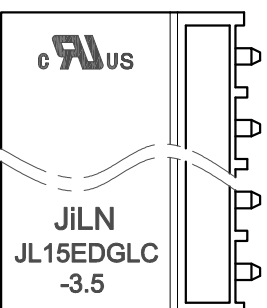

NOTES2:

1. Dimension shall be interpreted per ASME Y14.5-2009
2. Pitch : 3.50mm, Poles : N=02~24P
3. Operating temperature: -40°C~+105°C
4. Undimensioned tolerances:

Pitch range	In mm		Nominal dimension range		Over	0.1/10
	mm	In	mm	In		
Over 6	TO 10	TO 30	30	60	100	150
TO 6	TO 10	TO 24	30	60	100	150
±0.15	±0.20	±0.30	±0.30	±0.50	±0.70	±1.00
						±2°

5. RoHS Compliance

Ordering Information

JL15EDGLC-350 XX G 0 1

- Pitch 350=3.50PH
- No of pins 2P~24P
- Housing Color B=Black, G=Green, U=Blue, R=Red, W=White, Y=Yellow, D=Orange, E=Grey
- Packing 0=Pe, 10=9, T=Tube, A=Tray

DRAW	SHUANGPING ZHENG	SCALE	FIT	PART NO.	JL15EDGLC-350XXG01
CHECK	LICHAD LIU	UNIT	mm		
APPROVE	YONGLIANG GAO	SIZE	A4	TITLE:	JL15EDGLC-350-XXP 插拔式公座/绿色
		SHEET	1/1		
		PRD J			

JILIN 东莞市锦凌电子有限公司
DONGGUAN JINLING ELECTRONIC CO., LTD