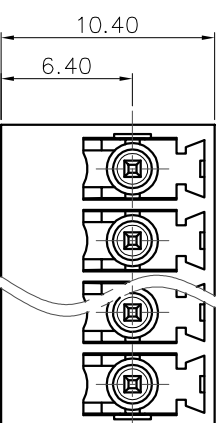

NOTES2:

1. Dimension shall be interpreted per ASME Y14.5-2009
2. Pitch : 3.50mm, Poles : N=02~24P
3. Operating temperature: -40°C~+105°C
4. Undimensioned tolerances:

Pitch range	In mm		Nominal dimension range		Over	0.1/10
	mm	In	mm	In		
Over 6	TO 10	TO 30	30	60	100	150
TO 6	TO 10	TO 24	30	60	100	150
±0.15	±0.20	±0.30	±0.30	±0.50	±0.70	±1.00
						±2°

5. RoHS Compliance

Ordering Information

JL15EDGLC-350 XX G 0 1

- Pitch 350=3.50PH
- No of pins 2P~24P
- Housing Color B=Black, G=Green, U=Blue, R=Red, W=White, Y=Yellow, D=Orange, E=Grey
- Packing 0=Pe, 10=9, T=Tube, A=Tray

DRAW	SHUANGPING ZHENG	SCALE	FIT	PART NO.	JL15EDGLC-350XXG01
CHECK	LICHAD LIU	UNIT	mm		
APPROVE	YONGLIANG GAO	SIZE	A4	TITLE:	JL15EDGLC-350-XXP 插拔式公座/绿色
		SHEET	1/1		
		PRD J			

JILIN 东莞市锦凌电子有限公司
DONGGUAN JINLING ELECTRONIC CO., LTD