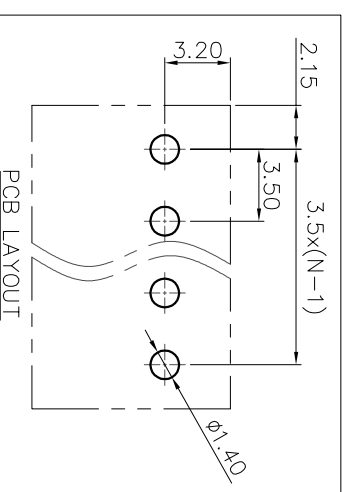

NOTES2:

1. Dimension shall be interpreted per ASME Y14.5-2009
2. Pitch : 3.50mm, Poles : N=02~24P
3. Operating temperature: -40°C~+105°C
4. Undimensioned tolerances:

Pitch range	In mm		Nominal dimension range		Over	0.1/10
	mm	In	mm	In		
Over 6	TO 10	TO 30	30	60	100	150
TO 6	TO 10	TO 24	30	60	100	150
±0.15	±0.20	±0.30	±0.30	±0.50	±0.70	±1.00
						±2°

5. RoHS Compliance

Ordering Information

JL15EDGLC-350 XX G 0 1

- Pitch 350=3.50PH
- No of pins 2P~24P
- Housing Color B=Black, G=Green, U=Blue, R=Red, W=White, Y=Yellow, D=Orange, E=Grey
- Packing 0=Pe, 10=9, T=Tube, A=Tray

DRAW	SHUANGPING ZHENG	SCALE	FIT	PART NO.	JL15EDGLC-350XXG01
CHECK	LICHAD LIU	UNIT	mm		
APPROVE	YONGLIANG GAO	SIZE	A4	TITLE:	JL15EDGLC-350-XXP 插拔式公座/绿色
		SHEET	1/1		
		PRD J			

JILIN 东莞市锦凌电子有限公司
DONGGUAN JINLING ELECTRONIC CO., LTD