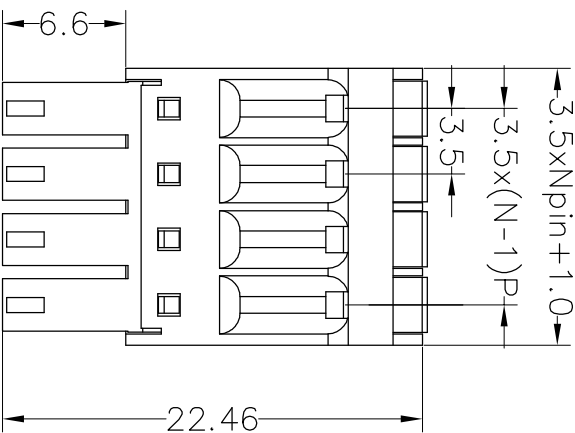

SPECIFICATIONS

Rated(额定参数): 300V,8A  
 Dielectric strength(抗电强度): AC1500V/1 Minute  
 Insulation Resistance(绝缘电阻):1000MΩ Min  
 Contact Resistance(接触电阻):20mΩ Max  
 Wire Range(线径):28~16AWG  
 Strip length(剥线长度):8~9mm  
 Temp. range(操作温度): -40℃~+105℃  
 MAX Soldering(瞬时温度):+250℃,5s

Housing Material(塑件): PA66 (UL94 V-0)  
 Contact(端子): Phosphor Bronze, Tin plating(磷铜镀锡)

PITCH RANGE		NOMINAL DIMENSION RANGE					
IN MM		IN MM		IN MM		IN MM	
OVER	TO	OVER	TO	OVER	TO	OVER	TO
6	10	10	30	60	100	150	150
6	10	24	30	60	100	150	150
±0.10	±0.15	±0.25	±0.30	±0.30	±0.50	±0.70	±1.00

# Ordering Information

**JL15EDGKN - 350 XX G X 1**

Pitch  
350=3.5PH  
 No.of pins  
2P,3P,4P~24P  
 Housing Color  
B=Black  
G=Green  
U=Blue  
R=Red  
W=White  
Y=Yellow  
O=Orange  
F=Grey  
 Packing  
O=Pe bog  
A=Troy