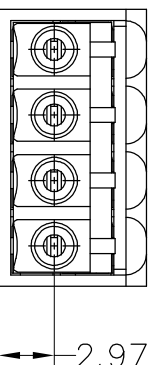

SPECIFICATIONS

Rated(额定参数): 300V,8A  
 Dielectric strength(抗电强度): AC1500V/1 Minute  
 Insulation Resistance(绝缘电阻):1000MΩ Min  
 Contact Resistance(接触电阻):20mΩ Max  
 Wire Range(线径):28~16AWG  
 Strip length(剥线长度):8~9mm  
 Temp. range(操作温度): -40℃~+105℃  
 MAX Soldering(瞬时温度):+250℃,5s

Housing Material(塑件): PA66 (UL94 V-0)  
 Contact(端子): Phosphor Bronze, Tin plating(磷铜镀锡)

PITCH RANGE		NOMINAL DIMENSION RANGE					
IN MM		IN MM		IN MM		IN MM	
OVER	TO	OVER	TO	OVER	TO	OVER	TO
6	10	10	30	60	100	150	150
6	10	24	30	60	100	150	150
±0.10	±0.15	±0.25	±0.30	±0.30	±0.50	±0.70	±1.00

# Ordering Information

**JL15EDGKN - 350 XX G X 1**

Pitch  
350=3.5PH  
 No.of pins  
2P,3P,4P~24P  
 Housing Color  
B=Black  
G=Green  
U=Blue  
R=Red  
W=White  
Y=Yellow  
O=Orange  
F=Grey  
 Packing  
O=Pe bog  
A=Troy