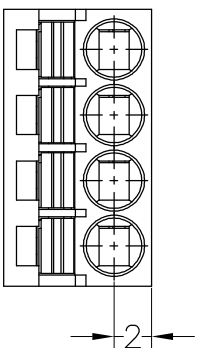

SPECIFICATIONS

Rated(额定参数): 300V,8A  
 Dielectric strength(抗电强度): AC1500V/1 Minute  
 Insulation Resistance(绝缘电阻):1000MΩ Min  
 Contact Resistance(接触电阻):20mΩ Max  
 Wire Range(线径):28~16AWG  
 Strip length(剥线长度):8~9mm  
 Temp. range(操作温度): -40℃~+105℃  
 MAX Soldering(瞬时温度):+250℃,5s

Housing Material(塑件): PA66 (UL94 V-0)  
 Contact(端子): Phosphor Bronze, Tin plating(磷铜镀锡)

PITCH RANGE		NOMINAL DIMENSION RANGE					
IN MM		IN MM		IN MM		IN MM	
OVER	TO	OVER	TO	OVER	TO	OVER	TO
6	10	10	30	60	100	150	150
6	10	24	30	60	100	150	150
±0.10	±0.15	±0.25	±0.30	±0.30	±0.50	±0.70	±1.00

# Ordering Information

**JL15EDGKN - 350 XX G X 1**

Pitch  
350=3.5PH  
 No.of pins  
2P,3P,4P~24P  
 Housing Color  
B=Black  
G=Green  
U=Blue  
R=Red  
W=White  
Y=Yellow  
O=Orange  
F=Grey  
 Packing  
O=Pe bog  
A=Troy

A		B		C		D		E		F		G	
REV	DATE	MODIFICATION DESCRIPTION		CHANGE	OPERATION	DRAW	SCALE	FIT	PART NO.	TITLE:	jilin 东莞市锦凌电子有限公司 DONGGUAN JINLING ELECTRONIC CO.,LTD JL15EDGKN-350XXGX1 3.5mm Pitch Female Pluggable Terminal Blocks		
A0	2020.05.22	NEW DRAWING			<del>X.X</del> X.XX X.XXX Angle DIM	yiyusheng 20.05.22 mm A4 1/1 PROJ.	FIT mm A4 1/1 PROJ.		JL15EDGKN-350XXGX1	3.5mm Pitch Female Pluggable Terminal Blocks			
1	2	3		4	5	6	7	8	9				