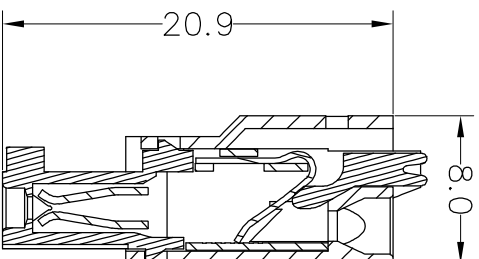

SPECIFICATIONS

Rated(额定参数): 300V,8A  
 Dielectric strength(抗电强度): AC1500V/1 Minute  
 Insulation Resistance(绝缘电阻):1000MΩ Min  
 Contact Resistance(接触电阻):20mΩ Max  
 Wire Range(线径):28~16AWG  
 Strip length(剥线长度):8~9mm  
 Temp. range(操作温度): -40℃~+105℃  
 MAX Soldering(瞬时温度):+250℃,5s

Housing Material(塑件): PA66 (UL94 V-0)  
 Contact(端子): Phosphor Bronze, Tin plating(磷铜镀锡)

PITCH RANGE		NOMINAL DIMENSION RANGE					
IN MM		IN MM		IN MM		IN MM	
OVER	TO	OVER	TO	OVER	TO	OVER	TO
6	10	10	30	60	100	150	150
6	10	24	30	60	100	150	150
±0.10	±0.15	±0.25	±0.30	±0.30	±0.50	±0.70	±1.00

# Ordering Information

**JL15EDGKN - 350 XX G X 1**

Pitch  
350=3.5PH  
 No.of pins  
2P,3P,4P~24P  
 Housing Color  
B=Black  
G=Green  
U=Blue  
R=Red  
W=White  
Y=Yellow  
O=Orange  
F=Grey  
 Packing  
O=Pe bog  
A=Troy