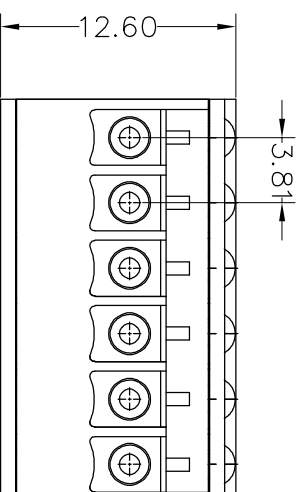

SPECIFICATIONS

Rated(额定参数): 300V,8A
 Dielectric strength(抗电强度): AC1500V/1 Minute
 Insulation Resistance(绝缘电阻):1000MΩ Min
 Contact Resistance(接触电阻):20mΩ Max
 Wire Range(线径):16~28AWG
 Strip length(剥线长度):8~9mm
 Temp. range(操作温度): -40°C~+105°C
 MAX Soldering(瞬时温度):+250°C,5s

Housing Material(塑件): PA66 (UL94 V-0)
 Contact(端子): Phosphor Bronze, Tin plating(磷铜镀锡)

PITCH RANGE	NOMINAL DIMENSION RANGE				
	IN MM	IN MM	IN MM	IN MM	IN MM
TO 6	OVER 6	TO 10	OVER 30	TO 30	OVER 60
TO 10	OVER 10	TO 24	TO 30	TO 60	TO 100
±0.10	±0.15	±0.25	±0.30	±0.30	±0.50
				±0.70	±1.00

Ordering Information

JL15EDGKD - 381 XX G X 1

Pitch
381=3.81PH
No.of pins
2P,3P,4P~24P
Housing Color
B=Black
G=Green
U=Blue
R=Red
W=White
Y=Yellow
O=Orange
E=Grey
Packing
O=Pe bog
T=Tube
A=Troy

JILIN® 东莞市锦凌电子有限公司
 DONGGUAN JINLING ELECTRONIC CO.,LTD

PART NO. JL15EDGKD-381XXGX1
 TITLE: 3.81 Pitch Female Pluggable Terminal Blocks

REV	DATE	MODIFICATION DESCRIPTION	CHANGE	OPERATION	DRAW	SCALE	FIT	PART NO.
A0	2020.05.22	NEW DRAWING		X.XX ±0.20 X.XXX ±0.10 Angle ±3°	CHECK	UNIT mm SIZE A4	1/1	JL15EDGKD-381XXGX1
1				DIM TOL	APPROVE	PROJ.		