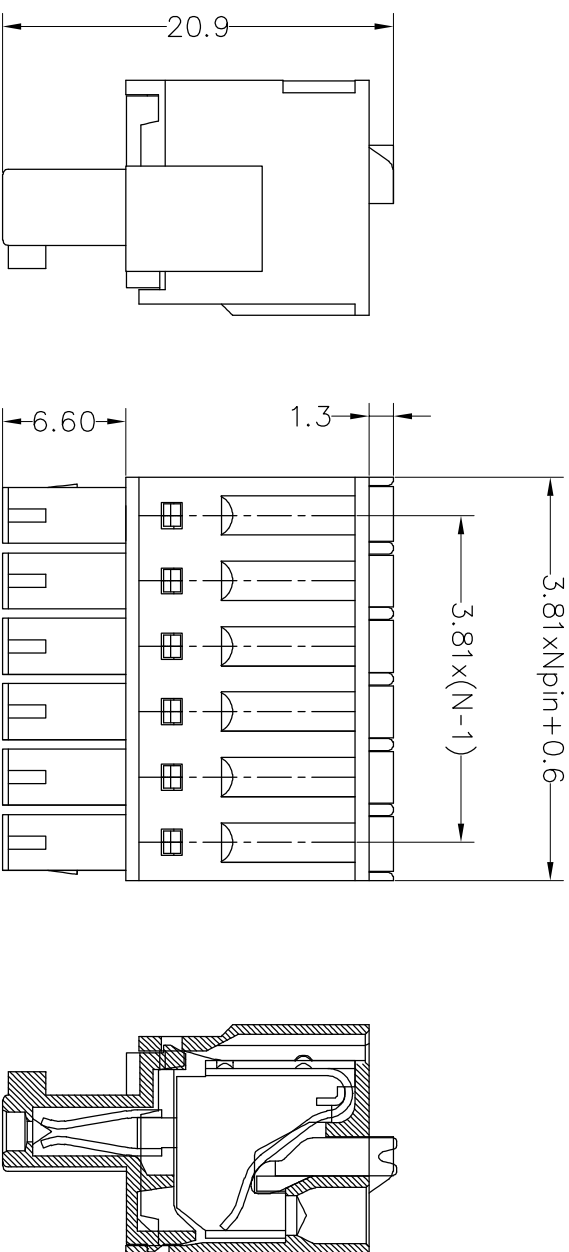

SPECIFICATIONS

Rated(额定参数): 300V,8A
 Dielectric strength(抗电强度): AC1500V/1 Minute
 Insulation Resistance(绝缘电阻):1000MΩ Min
 Contact Resistance(接触电阻):20mΩ Max
 Wire Range(线径):16~28AWG
 Strip length(剥线长度):8~9mm
 Temp. range(操作温度): -40°C~+105°C
 MAX Soldering(瞬时温度):+250°C,5s

Housing Material(塑件): PA66 (UL94 V-0)
 Contact(端子): Phosphor Bronze, Tin plating(磷铜镀锡)

PITCH RANGE	NOMINAL DIMENSION RANGE				
	IN MM	IN MM	IN MM	IN MM	IN MM
TO 6	OVER 6	TO 10	OVER 30	TO 30	OVER 60
TO 10	OVER 10	TO 24	TO 30	TO 60	TO 100
±0.10	±0.15	±0.25	±0.30	±0.30	±0.50
				±0.70	±1.00

Ordering Information

JL15EDGKD - 381 XX G X 1

Pitch
381=3.81PH
No.of pins
2P,3P,4P~24P
Housing Color
B=Black
G=Green
U=Blue
R=Red
W=White
Y=Yellow
O=Orange
E=Grey
Packing
O=Pe bog
T=Tube
A=Troy

JILIN® 东莞市锦凌电子有限公司
 DONGGUAN JINLING ELECTRONIC CO.,LTD

PART NO. JL15EDGKD-381XXGX1
 TITLE: 3.81 Pitch Female Pluggable Terminal Blocks

REV	DATE	MODIFICATION DESCRIPTION	CHANGE	OPERATION	DRAW	SCALE	FIT	PART NO.
A0	2020.05.22	NEW DRAWING		X.XX ±0.20 X.XXX ±0.10 Angle ±3°	CHECK	UNIT mm SIZE A4	1/1	JL15EDGKD-381XXGX1
1				DIM TOL	APPROVE	PROJ.		