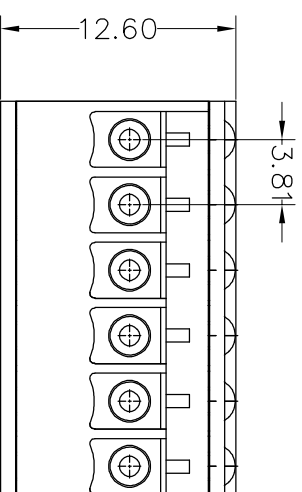

SPECIFICATIONS

Rated(额定参数): 300V,8A
 Dielectric strength(抗电强度): AC1500V/1 Minute
 Insulation Resistance(绝缘电阻):1000MΩ Min
 Contact Resistance(接触电阻):20mΩ Max
 Wire Range(线径):16~28AWG
 Strip length(剥线长度):8~9mm
 Temp. range(操作温度): -40°C~+105°C
 MAX Soldering(瞬时温度):+250°C,5s

Housing Material(塑件): PA66 (UL94 V-0)
 Contact(端子): Phosphor Bronze, Tin plating(磷铜镀锡)

PITCH RANGE	NOMINAL DIMENSION RANGE										
	IN MM		IN MM		IN MM						
TO 6	OVER 6	TO 10	OVER 10	TO 30	OVER 30	TO 60	OVER 60	TO 100	OVER 100	TO 150	OVER 150
±0.10	±0.15	±0.25	±0.30	±0.30	±0.30	±0.50	±0.50	±0.70	±0.70	±1.00	±1.00

Ordering Information

JL15EDGKD - 381 XX G X 1

Pitch 381=3.81PH
 No.of pins 2P,3P,4P~24P
 Housing Color
 B=Black
 G=Green
 U=Blue
 R=Red
 W=White
 Y=Yellow
 O=Orange
 E=Grey
 Packing
 O=Pe bog
 T=Tube
 A=Troy

JIN 东莞市锦凌电子有限公司
 DONGGUAN JINLING ELECTRONIC CO.,LTD

PART NO. JL15EDGKD-381XXGX1
 TITLE: 3.81 Pitch Female Pluggable Terminal Blocks

REV	DATE	MODIFICATION DESCRIPTION	CHANGE	OPERATION	DRAW	SCALE	FIT	UNIT	SIZE	SHEET	PROJ.
A0	2020.05.22	NEW DRAWING		X.XX ±0.30 X.XX ±0.20 X.XXX ±0.10	Yiyusheng	20.05.22	A4	mm	1/1		
1				Angle ±3° DIM TOL	CHECK						