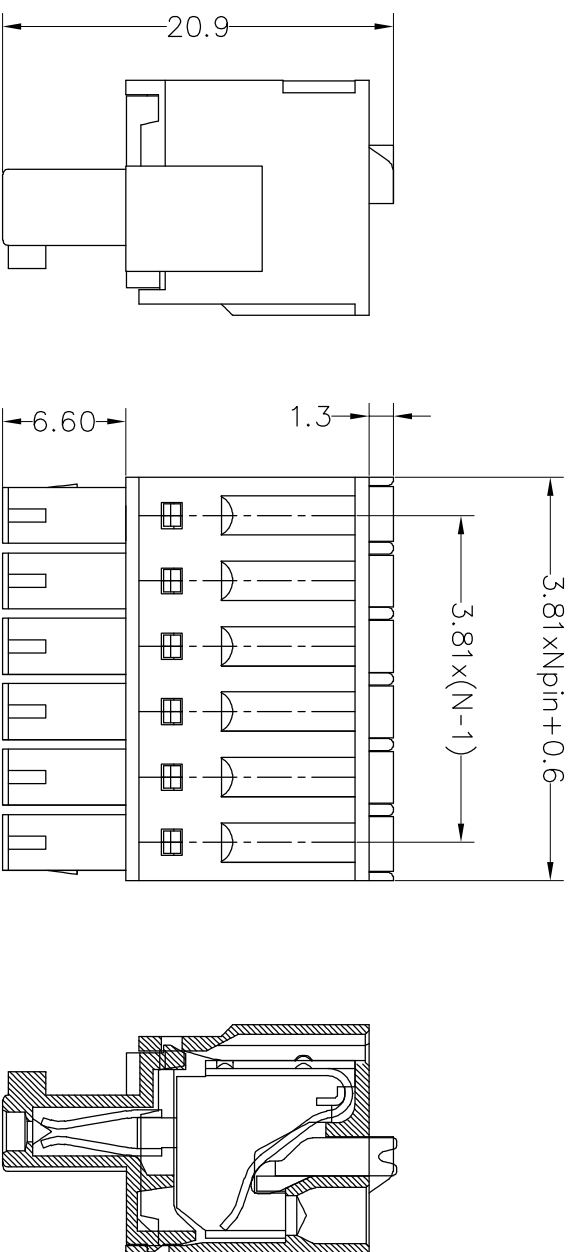

SPECIFICATIONS

Rated(额定参数): 300V,8A
 Dielectric strength(抗电强度): AC1500V/1 Minute
 Insulation Resistance(绝缘电阻):1000MΩ Min
 Contact Resistance(接触电阻):20mΩ Max
 Wire Range(线径):16~28AWG
 Strip length(剥线长度):8~9mm
 Temp. range(操作温度): -40°C~+105°C
 MAX Soldering(瞬时温度):+250°C,5s

Housing Material(塑件): PA66 (UL94 V-0)
 Contact(端子): Phosphor Bronze, Tin plating(磷铜镀锡)

PITCH RANGE	NOMINAL DIMENSION RANGE										
	IN MM		IN MM		IN MM						
TO 6	OVER 6	TO 10	OVER 10	TO 30	OVER 30	TO 60	OVER 60	TO 100	OVER 100	TO 150	OVER 150
±0.10	±0.15	±0.25	±0.30	±0.30	±0.30	±0.50	±0.50	±0.70	±0.70	±1.00	±1.00

Ordering Information

JL15EDGKD - 381 XX G X 1

Pitch 381=3.81PH
 No.of pins 2P,3P,4P~24P
 Housing Color
 B=Black
 G=Green
 U=Blue
 R=Red
 W=White
 Y=Yellow
 O=Orange
 E=Grey
 Packing
 O=Pe bog
 T=Tube
 A=Troy

JIN 东莞市锦凌电子有限公司
 DONGGUAN JINLING ELECTRONIC CO.,LTD

PART NO. JL15EDGKD-381XXGX1
 TITLE: 3.81 Pitch Female Pluggable Terminal Blocks

REV	DATE	MODIFICATION DESCRIPTION	CHANGE	OPERATION	DRAW	SCALE	FIT	UNIT	SIZE	SHEET	PROJ.
A0	2020.05.22	NEW DRAWING		X.XX ±0.30 X.XX ±0.20 X.XXX ±0.10	Yiyusheng	20.05.22	A4	mm	1/1		
1				Angle ±3° DIM TOL	CHECK						