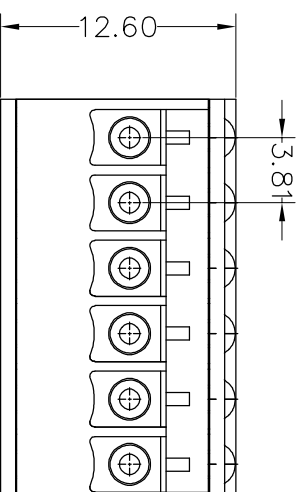

SPECIFICATIONS

Rated(额定参数): 300V,8A  
 Dielectric strength(抗电强度): AC1500V/1 Minute  
 Insulation Resistance(绝缘电阻):1000MΩ Min  
 Contact Resistance(接触电阻):20mΩ Max  
 Wire Range(线径):16~28AWG  
 Strip length(剥线长度):8~9mm  
 Temp. range(操作温度): -40°C~+105°C  
 MAX Soldering(瞬时温度):+250°C,5s

Housing Material(塑件): PA66 (UL94 V-0)  
 Contact(端子): Phosphor Bronze, Tin plating(磷铜镀锡)

PITCH RANGE	NOMINAL DIMENSION RANGE				
	IN MM	IN MM	IN MM	IN MM	IN MM
TO 6	OVER 6	TO 10	OVER 30	TO 30	OVER 60
TO 10	TO 10	TO 24	TO 30	TO 60	TO 100
±0.10	±0.15	±0.25	±0.30	±0.30	±0.50
					±0.70
					±1.00

# Ordering Information

**JL15EDGKD - 381 XX G X 1**

Pitch 381=3.81PH  
 No.of pins 2P,3P,4P~24P  
 Housing Color  
 B=Black  
 G=Green  
 U=Blue  
 R=Red  
 W=White  
 Y=Yellow  
 O=Orange  
 E=Grey  
 Packing  
 O=Pe bog  
 T=Tube  
 A=Troy

**JIN** 东莞市锦凌电子有限公司  
 DONGGUAN JINLING ELECTRONIC CO.,LTD

PART NO. JL15EDGKD-381XXGX1  
 TITLE: 3.81 Pitch Female Pluggable Terminal Blocks

REV	DATE	MODIFICATION DESCRIPTION	CHANGE	OPERATION	DRAW	SCALE	FIT	PART NO.
A0	2020.05.22	NEW DRAWING		X.XX ±0.20 X.XXX ±0.10 Angle ±3°	CHECK	UNIT mm SIZE A4	1/1	JL15EDGKD-381XXGX1
1				DIM TOL	APPROVE	PROJ.		