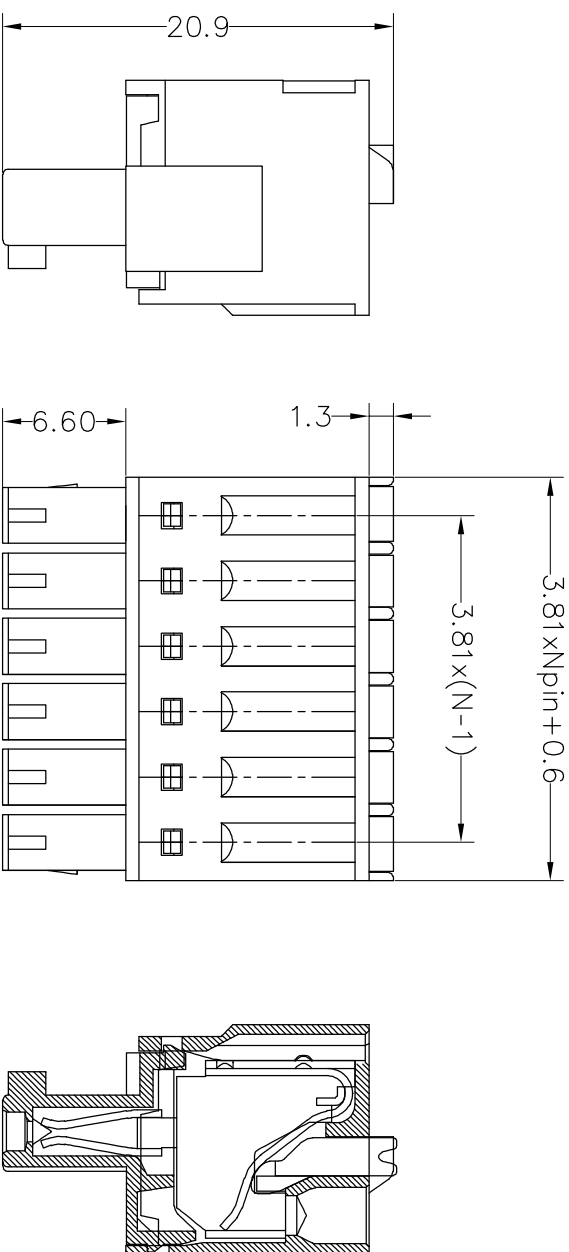

SPECIFICATIONS

Rated(额定参数): 300V,8A  
 Dielectric strength(抗电强度): AC1500V/1 Minute  
 Insulation Resistance(绝缘电阻):1000MΩ Min  
 Contact Resistance(接触电阻):20mΩ Max  
 Wire Range(线径):16~28AWG  
 Strip length(剥线长度):8~9mm  
 Temp. range(操作温度): -40°C~+105°C  
 MAX Soldering(瞬时温度):+250°C,5s

Housing Material(塑件): PA66 (UL94 V-0)  
 Contact(端子): Phosphor Bronze, Tin plating(磷铜镀锡)

PITCH RANGE	NOMINAL DIMENSION RANGE				
	IN MM	IN MM	IN MM	IN MM	IN MM
TO 6	OVER 6	TO 10	OVER 30	TO 30	OVER 60
TO 10	TO 10	TO 24	TO 30	TO 60	TO 100
±0.10	±0.15	±0.25	±0.30	±0.30	±0.50
					±0.70
					±1.00

# Ordering Information

**JL15EDGKD - 381 XX G X 1**

Pitch 381=3.81PH  
 No.of pins 2P,3P,4P~24P  
 Housing Color  
 B=Black  
 G=Green  
 U=Blue  
 R=Red  
 W=White  
 Y=Yellow  
 O=Orange  
 E=Grey  
 Packing  
 O=Pe bog  
 T=Tube  
 A=Troy

**JIN** 东莞市锦凌电子有限公司  
 DONGGUAN JINLING ELECTRONIC CO.,LTD

PART NO. JL15EDGKD-381XXGX1  
 TITLE: 3.81 Pitch Female Pluggable Terminal Blocks

REV	DATE	MODIFICATION DESCRIPTION	CHANGE	OPERATION	DRAW	SCALE	FIT	PART NO.
A0	2020.05.22	NEW DRAWING		X.XX ±0.20 X.XXX ±0.10 Angle ±3°	CHECK	UNIT mm SIZE A4	1/1	JL15EDGKD-381XXGX1
1				DIM TOL	APPROVE	PROJ.		