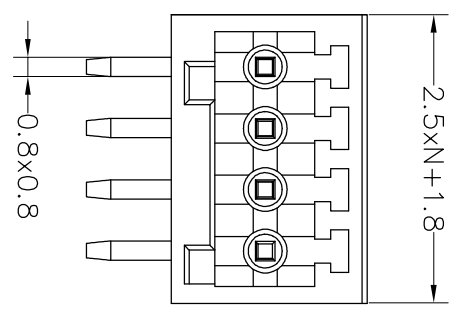

NOTES2:

- 1. Dimension shall be interpreted per ASME Y14.5-2009
- 2. Pitch : 2.50mm, Poles : N=02~24P
- 3. Operating temperature: -40°C~+105°C
- 4. Undimensioned tolerances:

Pitch range in mm		Nominal dimension range				
mm	in	mm	mm	mm	mm	
Over 6	Over 10	Over 30	Over 60	Over 100	Over 150	0.1/10
TO 10	TO 10	TO 30	TO 60	TO 100	TO 150	<
6	10	24	30	60	100	150
		±0.15±0.20		±0.30±0.50±0.70±1.00±1.30		±2'

5. RoHS Compliance

Ordering Information

JL15EDGRC-250 XX G 02

Pitch 250=2.50PH
 No. of pins 2P~24P
 Housing Color
 B=Black
 G=Green
 U=Blue
 R=Red
 W=White
 Y=Yellow
 O=Orange
 E=Grey
 Packing
 0=Pe bag
 T=Tube
 A=Troy

Recommended P.C.B Layout(Top Side) **02P**

REVISION RECORD				
REV	ECN	DESCRIPTION	DRFT	DATE
A0		NEW		21.11.5

DRAW	SHUANGPING ZHENG		SCALE	FIT	PART NO.	TITLE:
	CHECK	LICHAO LIU	UNIT	mm		
APPROVE	YONGLANG GAO		SIZE	A4	JL15EDGRC-250XXG02	JL15EDGRC-2.50-XXP插拔式公座/弯脚/绿色
			SHEET	1/1		
			PROJ.			