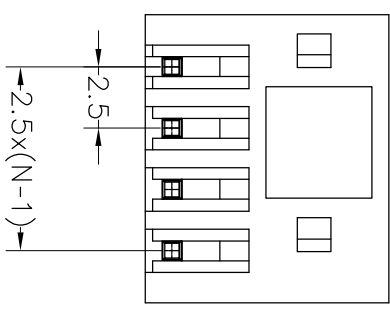

NOTES2:

- 1. Dimension shall be interpreted per ASME Y14.5-2009
- 2. Pitch : 2.50mm, Poles : N=02~24P
- 3. Operating temperature: -40°C~+105°C
- 4. Undimensioned tolerances:

Pitch range in mm		Nominal dimension range				
mm	in	mm	mm	mm	mm	
Over 6	Over 10	Over 30	Over 60	Over 100	Over 150	0.1/10
TO 10	TO 10	TO 30	TO 60	TO 100	TO 150	<
6	10	24	30	60	100	150
		±0.15±0.20		±0.30±0.50±0.70±1.00±1.30		±2'

5. RoHS Compliance

Ordering Information

JL15EDGRC-250 XX G 02

Pitch 250=2.50PH
 No. of pins 2P~24P
 Housing Color
 B=Black
 G=Green
 U=Blue
 R=Red
 W=White
 Y=Yellow
 O=Orange
 E=Grey
 Packing
 0=Pe bag
 T=Tube
 A=Troy

Recommended P.C.B Layout(Top Side) **02P**

REVISION RECORD				
REV	ECN	DESCRIPTION	DRFT	DATE
A0		NEW		21.11.5

DRAW	SHUANGPING ZHENG		SCALE	FIT	PART NO.	TITLE:
	CHECK	LICHAO LIU	UNIT	mm		
APPROVE	YONGLANG GAO		SIZE	A4	JL15EDGRC-250XXG02	JL15EDGRC-2.50-XXP插拔式公座/弯脚/绿色
			SHEET	1/1		
			PROJ.			