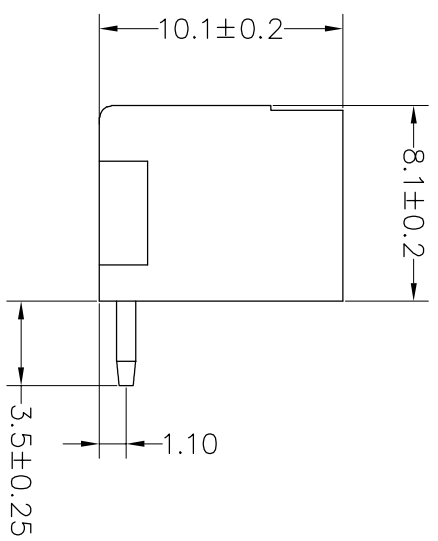

NOTES2:

- 1. Dimension shall be interpreted per ASME Y14.5-2009
- 2. Pitch : 2.50mm, Poles : N=02~24P
- 3. Operating temperature: -40°C~+105°C
- 4. Undimensioned tolerances:

Pitch range in mm		Nominal dimension range				
mm	in	mm	mm	mm	mm	
Over 6	Over 10	Over 30	Over 60	Over 100	Over 150	0.1/10
TO 10	TO 10	TO 30	TO 60	TO 100	TO 150	<
6	10	24	30	60	100	150
		±0.15±0.20		±0.30±0.50±0.70±1.00±1.30		±2'

5. RoHS Compliance

Ordering Information

JL15EDGRC-250 XX G 02

Pitch 250=2.50PH
 No. of pins 2P~24P
 Housing Color
 B=Black
 G=Green
 U=Blue
 R=Red
 W=White
 Y=Yellow
 O=Orange
 E=Grey
 Packing
 0=Pe bag
 T=Tube
 A=Troy

Recommended P.C.B Layout(Top Side) **02P**

REVISION RECORD				
REV	ECN	DESCRIPTION	DRFT	DATE
A0		NEW		21.11.5

DRAW	SHUANGPING ZHENG		SCALE	FIT	PART NO.	TITLE:
	CHECK	LICHAO LIU	UNIT	mm		
APPROVE	YONGLANG GAO		SIZE	A4	JL15EDGRC-250XXG02	JL15EDGRC-2.50-XXP插拔式公座/弯脚/绿色
			SHEET	1/1		
			PROJ.			