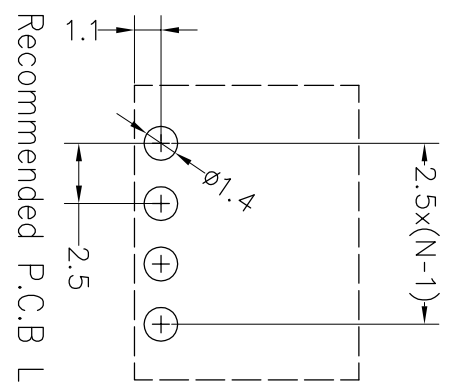

NOTES2:

- 1. Dimension shall be interpreted per ASME Y14.5-2009
- 2. Pitch : 2.50mm, Poles : N=02~24P
- 3. Operating temperature: -40°C~+105°C
- 4. Undimensioned tolerances:

Pitch range in mm		Nominal dimension range				
mm	in	mm	mm	mm	mm	
Over 6	Over 10	Over 30	Over 60	Over 100	Over 150	0.1/10
TO 10	TO 10	TO 30	TO 60	TO 100	TO 150	<
6	10	24	30	60	100	150
		±0.15±0.20		±0.30±0.50±0.70±1.00±1.30		±2'

5. RoHS Compliance

Ordering Information

JL15EDGRC-250 XX G 02

Pitch 250=2.50PH
 No. of pins 2P~24P
 Housing Color
 B=Black
 G=Green
 U=Blue
 R=Red
 W=White
 Y=Yellow
 O=Orange
 E=Grey
 Packing
 0=Pe bag
 T=Tube
 A=Troy

Recommended P.C.B Layout(Top Side) **02P**

REVISION RECORD				
REV	ECN	DESCRIPTION	DRFT	DATE
A0		NEW		21.11.5

DRAW	SHUANGPING ZHENG		SCALE	FIT	PART NO.	TITLE:
	CHECK	LICHAO LIU	UNIT	mm		
APPROVE	YONGLANG GAO		SIZE	A4	JL15EDGRC-250XXG02	JL15EDGRC-2.50-XXP插拔式公座/弯脚/绿色
			SHEET	1/1		
			PROJ.			