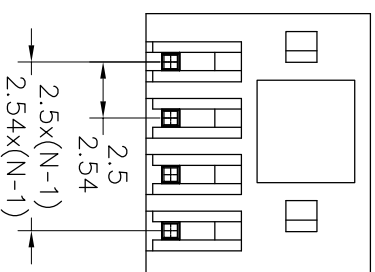

Ordering Information

JL15EDGRC - XXX XX X X 1

Pitch
 250=2.50PH
 254=2.54PH

No.of pins
 2P~24P

Housing Color
 B=Black
 G=Green
 U=Blue
 R=Red
 W=White
 Y=Yellow
 O=Orange
 E=Grey

Packing
 O=Pe bag
 T=Tube
 A=Troy

REV	DATE	MODIFICATION DESCRIPTION	CHANGE	DIM	TOL	APPROVE	SCALE	FIT	PROU.	PART NO.	TITLE:
A0	2017.01.05	NEW DRAWING		Angle	±3°	CHECK	UNIT	A4	1/1	JL15EDGRC-XXXXXXXX1	2.50/2.54mm Pitch Male Pluggable Terminal Blocks
1							mm				