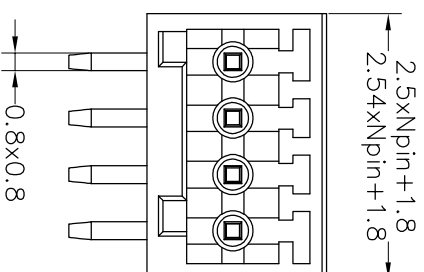

Housing Material(塑件): PA66 (UL94 V-0)
 Contact(端子): Brass, Tin plating(黄铜镀锡)

PITCH RANGE		NOMINAL DIMENSION RANGE	
IN MM		IN MM	
OVER	OVER	OVER	OVER
TO	TO	TO	TO
6	10	30	60
10	24	TO	TO
		60	100
		TO	TO
		100	150
±0.10	±0.15	±0.25	±0.30
		±0.30	±0.50
		±0.50	±0.70
		±0.70	±1.00

Ordering Information

JL15EDGRC - XXX XX X X 1

Pitch
 250=2.50PH
 254=2.54PH

No.of pins
 2P~24P

Housing Color
 B=Black
 G=Green
 U=Blue
 R=Red
 W=White
 Y=Yellow
 O=Orange
 E=Grey

Packing
 O=Pe bag
 T=Tube
 A=Troy

REV	DATE	MODIFICATION DESCRIPTION	CHANGE	DIM	TOL	APPROVE	SCALE	FIT	PROU.	PART NO.	TITLE:
A0	2017.01.05	NEW DRAWING		Angle	±3°	CHECK	UNIT	A4	1/1	JL15EDGRC-XXXXXXXX1	2.50/2.54mm Pitch Male Pluggable Terminal Blocks
1							mm				