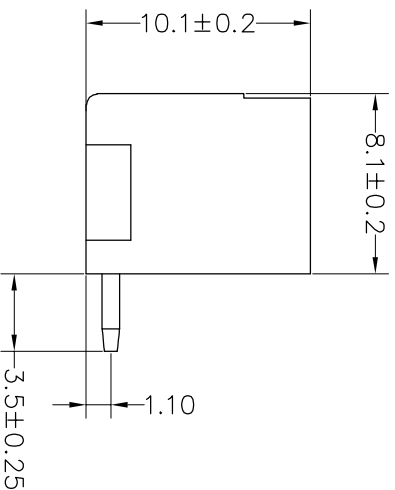

Housing Material(塑件): PA66 (UL94 V-0)
 Contact(端子): Brass, Tin plating(黄铜镀锡)

PITCH RANGE		NOMINAL DIMENSION RANGE	
IN MM		IN MM	
OVER	OVER	OVER	OVER
TO	TO	TO	TO
6	10	30	60
10	24	TO	TO
		60	100
		TO	TO
		100	150
±0.10	±0.15	±0.25	±0.30
		±0.30	±0.50
		±0.50	±0.70
		±0.70	±1.00

Ordering Information

JL15EDGRC - XXX XX X X 1

Pitch
 250=2.50PH
 254=2.54PH

No.of pins
 2P~24P

Housing Color
 B=Black
 G=Green
 U=Blue
 R=Red
 W=White
 Y=Yellow
 O=Orange
 E=Grey

Packing
 O=Pe bag
 T=Tube
 A=Troy

REV	DATE	MODIFICATION DESCRIPTION	CHANGE	DIM	TOL	APPROVE	SCALE	FIT	PROU.	PART NO.	TITLE:
A0	2017.01.05	NEW DRAWING		Angle	±3°	CHECK	UNIT	A4	1/1	JL15EDGRC-XXXXXXXX1	2.50/2.54mm Pitch Male Pluggable Terminal Blocks
1							mm				