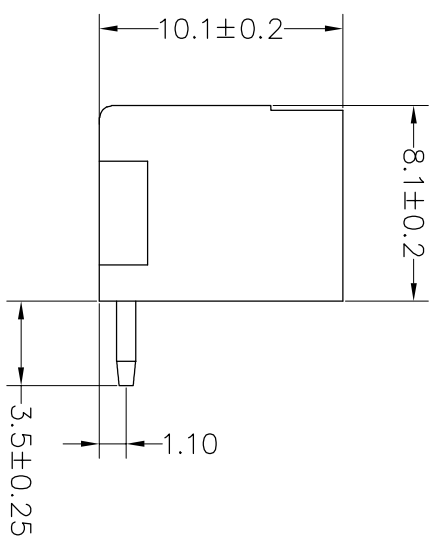

NOTES2:

1. Dimension shall be interpreted per ASME Y14.5-2009  
 2. Pitch : 2.50mm, Poles : N=02~24P  
 3. Operating temperature: -40°C~+105°C  
 4. Undimensioned tolerances:

Pitch range in mm		Nominal dimension range				
Over	TO	Over	TO	Over	TO	
6	10	30	60	100	150	0.1/10
10	24	30	60	100	150	<
±0.15±0.20		±0.30±0.50		±0.70±1.00		±2'

# Ordering Information

**JL15EDGRC-250 XX G 02**

Pitch 250=2.50PH  
 No. of pins 2P~24P  
 Housing Color  
 B=Black  
 G=Green  
 U=Blue  
 R=Red  
 W=White  
 Y=Yellow  
 O=Orange  
 E=Grey  
 Packing  
 0=Pe bag  
 T=Tube  
 A=Troy

Recommended P.C.B Layout(Top Side) **02P**

REVISION RECORD				
REV	ECN	DESCRIPTION	DRFT	DATE
A0		NEW		21.11.5

DRAW	SHUANGPING ZHENG		SCALE	FIT	PART NO.	TITLE:
	CHECK	LICHAO LIU	UNIT	mm		
APPROVE	YONGLANG GAO		SIZE	A4	JL15EDGRC-250XXG02	JL15EDGRC-2.50-XXP 插座式公座/弯脚/绿色
			SHEET	1/1		
			PROJ.			