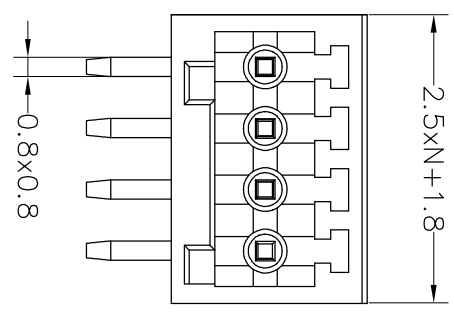

NOTES2:

1. Dimension shall be interpreted per ASME Y14.5-2009  
 2. Pitch : 2.50mm, Poles : N=02~24P  
 3. Operating temperature: -40°C~+105°C  
 4. Undimensioned tolerances:

Pitch range in mm		Nominal dimension range				
Over	TO	Over	TO	Over	TO	
6	10	30	60	100	150	0.1/10
10	24	30	60	100	150	<
±0.15±0.20		±0.30±0.50		±0.70±1.00		±2'

# Ordering Information

**JL15EDGRC-250 XX G 02**

Pitch 250=2.50PH  
 No. of pins 2P~24P  
 Housing Color  
 B=Black  
 G=Green  
 U=Blue  
 R=Red  
 W=White  
 Y=Yellow  
 O=Orange  
 E=Grey  
 Packing  
 0=Pe bag  
 T=Tube  
 A=Troy

Recommended P.C.B Layout(Top Side) **02P**

REVISION RECORD				
REV	ECN	DESCRIPTION	DRFT	DATE
A0		NEW		21.11.5

DRAW	SHUANGPING ZHENG		SCALE	FIT	PART NO.	TITLE:
	CHECK	LICHAO LIU	UNIT	mm		
APPROVE	YONGLANG GAO		SIZE	A4	JL15EDGRC-250XXG02	JL15EDGRC-2.50-XXP 插座式公座/弯脚/绿色
			SHEET	1/1		
			PROJ.			