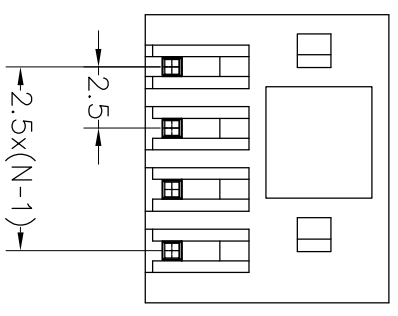

REVISION RECORD				
REV	ECN	DESCRIPTION	DRFT	DATE
A0		NEW		21.11.5

DRAW	SHUANGPING ZHENG		SCALE	FIT	PART NO.	TITLE:
	CHECK	LICHAO LIU	UNIT	mm		
APPROVE	YONGLANG GAO		SIZE	A4	JL15EDGRC-250XXG02	JL15EDGRC-2.50-XXP 插座式公座/弯脚/绿色
			SHEET	1/1		
			PROJ.			

JILIN 东莞市锦凌电子有限公司
DONGGUAN JINLING ELECTRONIC CO., LTD