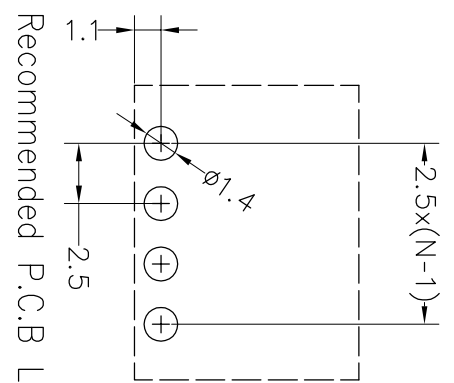

NOTES1:

1. UL Standard
   1. Rated voltage/current : 150V / 4A
   2. Withstanding voltage : AC1250V/1Min.
   3. Insulation Resistance:1000MΩ Min
   4. Contact Resistance:20mΩ Max

IEC Standard

1. Pollution degree	2	2	3
Overvoltage category	II	III	III
Rate impulse voltage(KV)	2.5KV	2.5KV	2.5KV
Rate voltage(V)	320V	250V	160V
Rate current(A)	5A		

NOTES2:

1. Dimension shall be interpreted per ASME Y14.5-2009
  2. Pitch : 2.50mm, Poles : N=02~24P
  3. Operating temperature: -40°C~+105°C
  4. Undimensioned tolerances:

Pitch range in mm		Nominal dimension range				
Over	TO	Over	TO	Over	TO	
6	10	30	60	100	150	0.1/10
10	24	30	60	100	150	<
±0.15±0.20		±0.30±0.50		±0.70±1.00		±2'

5. RoHS Compliance

Ordering Information

JL15EDGRC-250 XX G 02

Pitch 250=2.50PH
No. of pins 2P~24P
Housing Color
B=Black
G=Green
U=Blue
R=Red
W=White
Y=Yellow
O=Orange
E=Grey
Packing
0=Pe bag
T=Tube
A=Troy

Recommended P.C.B Layout(Top Side) **02P**