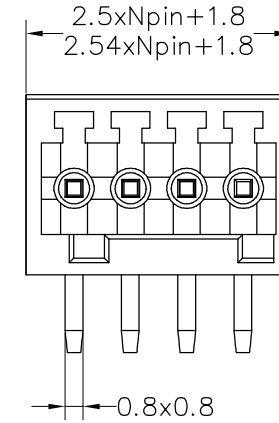

Housing Material(塑件): PA66 (UL94 V-0)
 Contact(端子): Brass, Tin plating(黄铜镀锡)

Recommended P.C.B Layout(Top Side)

02P

PITCH RANGE IN MM			NOMINAL DIMENSION RANGE IN MM				
TO	OVER	OVER	TO	OVER	OVER	OVER	OVER
6	6 TO 10	10 TO 24	30	30 TO 60	60 TO 100	100 TO 150	150
±0.10	±0.15	±0.25	±0.30	±0.30	±0.50	±0.70	±1.00

Ordering Information

JL15EDGRC - XXX XX X X 1

Pitch
250=2.50PH
254=2.54PH

No.of pins
2P~24P

Housing Color
B=Black
G=Green
U=Blue
R=Red
W=White
Y=Yellow
O=Orange
E=Grey

Packing
O=Pe bag
T=Tube
A=Tray

OPERATION		DRAW	yiyusheng	19.08.28	SCALE	FIT
X.X	±0.30					
X.XX	±0.20	CHECK			UNIT	mm
X.XXX	±0.10				SIZE	A4
Angle	±3°	APPROVE			SHEET	1/1
DIM	TOL				PROJ.	