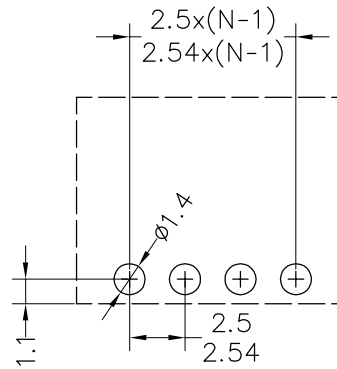

HSF RoHS

SPECIFICATIONS

Rated(额定参数): 150V,4A
 Dielectric strength(抗电强度): AC1250V/1 Minute
 Insulation Resistance(绝缘电阻):1000MΩ Min
 Contact Resistance(接触电阻):20mΩ Max
 Temp. range(操作温度): -40℃~+105℃
 MAX Soldering(瞬时温度):+250℃,5s

Housing Material(塑件): PA66 (UL94 V-0)
 Contact(端子): Brass, Tin plating(黄铜镀锡)

Recommended P.C.B Layout(Top Side)

02P

PITCH RANGE IN MM			NOMINAL DIMENSION RANGE IN MM				
TO	OVER	OVER	TO	OVER	OVER	OVER	OVER
6	6 TO 10	10 TO 24	30	30 TO 60	60 TO 100	100 TO 150	150
±0.10	±0.15	±0.25	±0.30	±0.30	±0.50	±0.70	±1.00

Ordering Information

JL15EDGRC - XXX XX X X 1

Pitch
250=2.50PH
254=2.54PH

No.of pins
2P~24P

Housing Color
B=Black
G=Green
U=Blue
R=Red
W=White
Y=Yellow
O=Orange
E=Grey

Packing
O=Pe bag
T=Tube
A=Tray

OPERATION		DRAW	yiyusheng	19.08.28	SCALE	FIT
X.X	±0.30					
X.XX	±0.20	CHECK			UNIT	mm
X.XXX	±0.10				SIZE	A4
Angle	±3°	APPROVE			SHEET	1/1
DIM	TOL				PROJ.	