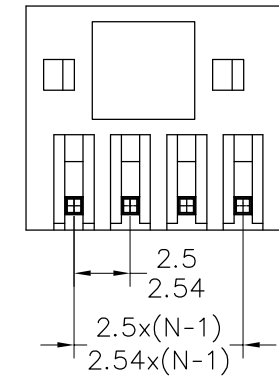

Housing Material(塑件): PA66 (UL94 V-0)
 Contact(端子): Brass, Tin plating(黄铜镀锡)

Recommended P.C.B Layout(Top Side)

02P

PITCH RANGE IN MM			NOMINAL DIMENSION RANGE IN MM				
TO	OVER	OVER	TO	OVER	OVER	OVER	OVER
6	6 TO 10	10 TO 24	30	30 TO 60	60 TO 100	100 TO 150	150
±0.10	±0.15	±0.25	±0.30	±0.30	±0.50	±0.70	±1.00

Ordering Information

JL15EDGRC - XXX XX X X 1

Pitch
250=2.50PH
254=2.54PH

No.of pins
2P~24P

Housing Color
B=Black
G=Green
U=Blue
R=Red
W=White
Y=Yellow
O=Orange
E=Grey

Packing
O=Pe bag
T=Tube
A=Tray

OPERATION		DRAW	yiyusheng	19.08.28	SCALE	FIT
X.X	±0.30					
X.XX	±0.20	CHECK			UNIT	mm
X.XXX	±0.10				SIZE	A4
Angle	±3°	APPROVE			SHEET	1/1
DIM	TOL				PROJ.	