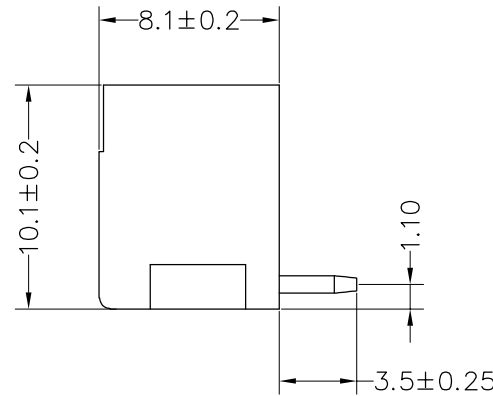

Housing Material(塑件): PA66 (UL94 V-0)
 Contact(端子): Brass, Tin plating(黄铜镀锡)

Recommended P.C.B Layout(Top Side)

02P

PITCH RANGE IN MM			NOMINAL DIMENSION RANGE IN MM				
TO	OVER	OVER	TO	OVER	OVER	OVER	OVER
6	6 TO 10	10 TO 24	30	30 TO 60	60 TO 100	100 TO 150	150
±0.10	±0.15	±0.25	±0.30	±0.30	±0.50	±0.70	±1.00

Ordering Information

JL15EDGRC - XXX XX X X 1

Pitch
250=2.50PH
254=2.54PH

No.of pins
2P~24P

Housing Color
B=Black
G=Green
U=Blue
R=Red
W=White
Y=Yellow
O=Orange
E=Grey

Packing
O=Pe bag
T=Tube
A=Tray

OPERATION		DRAW	yiyusheng	19.08.28	SCALE	FIT
X.X	±0.30					
X.XX	±0.20	CHECK			UNIT	mm
X.XXX	±0.10				SIZE	A4
Angle	±3°	APPROVE			SHEET	1/1
DIM	TOL				PROJ.	