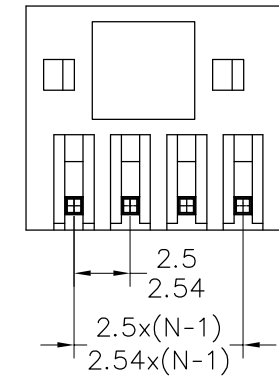

Housing Material(塑件): PA66 (UL94 V-0)
 Contact(端子): Brass, Tin plating(黄铜镀锡)

Recommended P.C.B Layout(Top Side)

02P

PITCH RANGE IN MM			NOMINAL DIMENSION RANGE IN MM				
TO	OVER	OVER	TO	OVER	OVER	OVER	OVER
6	6 TO 10	10 TO 24	30	30 TO 60	60 TO 100	100 TO 150	150
±0.10	±0.15	±0.25	±0.30	±0.30	±0.50	±0.70	±1.00

Ordering Information

JL15EDGRC - XXX XX X X 1

Pitch
250=2.50PH
254=2.54PH

No.of pins
2P~24P

Housing Color
B=Black
G=Green
U=Blue
R=Red
W=White
Y=Yellow
O=Orange
E=Grey

Packing
O=Pe bag
T=Tube
A=Tray

OPERATION		DRAW	yiyusheng	19.08.28	SCALE	FIT
X.X	±0.30					
X.XX	±0.20	CHECK			UNIT	mm
X.XXX	±0.10					
Angle	±3°	APPROVE			SHEET	1/1
DIM	TOL					