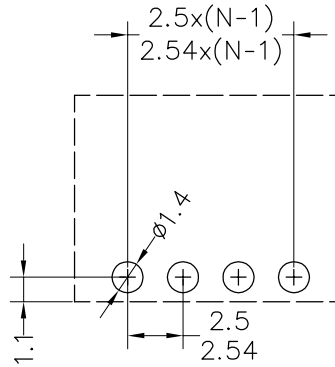

HSF RoHS

SPECIFICATIONS

Rated(额定参数): 150V,4A
 Dielectric strength(抗电强度): AC1250V/1 Minute
 Insulation Resistance(绝缘电阻):1000MΩ Min
 Contact Resistance(接触电阻):20mΩ Max
 Temp. range(操作温度): -40℃~+105℃
 MAX Soldering(瞬时温度):+250℃,5s

Housing Material(塑件): PA66 (UL94 V-0)
 Contact(端子): Brass, Tin plating(黄铜镀锡)

Recommended P.C.B Layout(Top Side)

02P

PITCH RANGE IN MM			NOMINAL DIMENSION RANGE IN MM				
TO	OVER	OVER	TO	OVER	OVER	OVER	OVER
6	6 TO 10	10 TO 24	30	30 TO 60	60 TO 100	100 TO 150	150
±0.10	±0.15	±0.25	±0.30	±0.30	±0.50	±0.70	±1.00

Ordering Information

JL15EDGRC - XXX XX X X 1

Pitch
250=2.50PH
254=2.54PH

No.of pins
2P~24P

Housing Color
B=Black
G=Green
U=Blue
R=Red
W=White
Y=Yellow
O=Orange
E=Grey

Packing
O=Pe bag
T=Tube
A=Tray

OPERATION		DRAW	yiyusheng	19.08.28	SCALE	FIT
X.X	±0.30					
X.XX	±0.20	CHECK			UNIT	mm
X.XXX	±0.10					
Angle	±3°	APPROVE			SHEET	1/1
DIM	TOL					