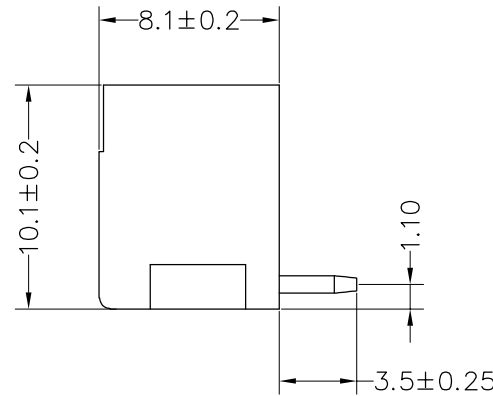

Housing Material(塑件): PA66 (UL94 V-0)
 Contact(端子): Brass, Tin plating(黄铜镀锡)

Recommended P.C.B Layout(Top Side)

02P

PITCH RANGE IN MM			NOMINAL DIMENSION RANGE IN MM				
TO	OVER	OVER	TO	OVER	OVER	OVER	OVER
6	6 TO 10	10 TO 24	30	30 TO 60	60 TO 100	100 TO 150	150
±0.10	±0.15	±0.25	±0.30	±0.30	±0.50	±0.70	±1.00

Ordering Information

JL15EDGRC - XXX XX X X 1

Pitch
250=2.50PH
254=2.54PH

No.of pins
2P~24P

Housing Color
B=Black
G=Green
U=Blue
R=Red
W=White
Y=Yellow
O=Orange
E=Grey

Packing
O=Pe bag
T=Tube
A=Tray

OPERATION		DRAW	yiyusheng	19.08.28	SCALE	FIT
X.X	±0.30					
X.XX	±0.20	CHECK			UNIT	mm
X.XXX	±0.10					
Angle	±3°	APPROVE			SHEET	1/1
DIM	TOL					