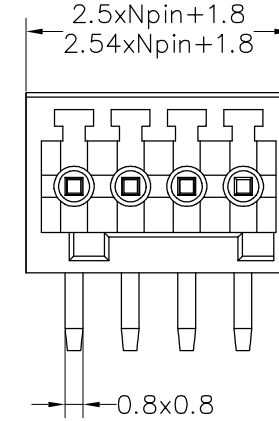

HSF RoHS

SPECIFICATIONS

Rated(额定参数): 150V,4A
 Dielectric strength(抗电强度): AC1250V/1 Minute
 Insulation Resistance(绝缘电阻):1000MΩ Min
 Contact Resistance(接触电阻):20mΩ Max
 Temp. range(操作温度): -40℃~+105℃
 MAX Soldering(瞬时温度):+250℃,5s

Housing Material(塑件): PA66 (UL94 V-0)
 Contact(端子): Brass, Tin plating(黄铜镀锡)

Recommended P.C.B Layout(Top Side)

02P

PITCH RANGE IN MM			NOMINAL DIMENSION RANGE IN MM				
TO	OVER	OVER	TO	OVER	OVER	OVER	OVER
6	6 TO 10	10 TO 24	30	30 TO 60	60 TO 100	100 TO 150	150
±0.10	±0.15	±0.25	±0.30	±0.30	±0.50	±0.70	±1.00

Ordering Information

JL15EDGRC - XXX XX X X 1

Pitch
250=2.50PH
254=2.54PH

No.of pins
2P~24P

Housing Color
B=Black
G=Green
U=Blue
R=Red
W=White
Y=Yellow
O=Orange
E=Grey

Packing
O=Pe bag
T=Tube
A=Tray

OPERATION		DRAW	yiyusheng	19.08.28	SCALE	FIT
X.X	±0.30					
X.XX	±0.20	CHECK			UNIT	mm
X.XXX	±0.10					
Angle	±3°	APPROVE			SHEET	1/1
DIM	TOL					