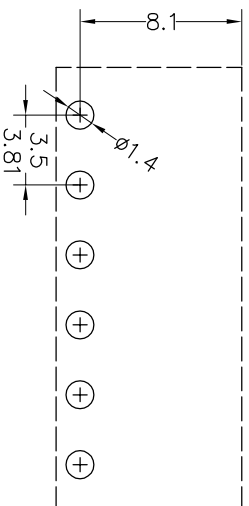

Housing Material(塑件): PA66 (UL94 V-0)
 Contact(端子): Brass, Tin plating(黄铜镀锡)

PITCH RANGE	NOMINAL DIMENSION RANGE										
	IN MM		IN MM		IN MM						
TO 6	OVER 6	TO 10	OVER 10	TO 30	OVER 30	TO 60	OVER 60	TO 100	OVER 100	TO 150	OVER 150
±0.10	±0.15	±0.25	±0.30	±0.30	±0.30	±0.50	±0.70	±1.00			

Ordering Information

JL15EDGRC-XXX XX G X 1

Pitch
 350=3.5PH
 381=3.81PH

No. of pins
 2P~24P

Housing Color
 B=Black
 G=Green
 U=Blue
 R=Red
 W=White
 Y=Yellow
 O=Orange
 E=Grey

Packing
 0=Pe bog
 T=Tube
 A=Troy

Recommended P.C.B Layout(Top Side)

REV	DATE	MODIFICATION DESCRIPTION	CHANGE	DIM	TOL	APPROVE	SCALE	FIT	PART NO.	TITLE:
A	2017.12.22	NEW DRAWING		Angle	±3°		mm	A4	JL15EDGRC-XXXXXXG1	3.50/3.81mm Pitch Male Pluggable Terminal Blocks
1										