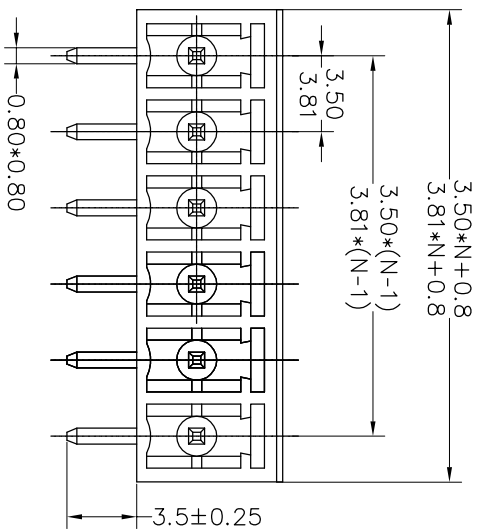

Housing Material(塑件): PA66 (UL94 V-0)
 Contact(端子): Brass, Tin plating(黄铜镀锡)

PITCH RANGE	NOMINAL DIMENSION RANGE										
	IN MM		IN MM		IN MM						
TO 6	OVER 6	TO 10	OVER 10	TO 30	OVER 30	TO 60	OVER 60	TO 100	OVER 100	TO 150	OVER 150
±0.10	±0.15	±0.25	±0.30	±0.30	±0.30	±0.50	±0.70	±1.00			

Ordering Information

JL15EDGRC-XXX XX G X 1

Pitch
 350=3.5PH
 381=3.81PH

No. of pins
 2P~24P

Housing Color
 B=Black
 G=Green
 U=Blue
 R=Red
 W=White
 Y=Yellow
 O=Orange
 E=Grey

Packing
 0=Pe bog
 T=Tube
 A=Troy

Recommended P.C.B Layout(Top Side)

REV	DATE	MODIFICATION DESCRIPTION	CHANGE	DIM	TOL	APPROVE	SCALE	FIT	PART NO.	TITLE:
A	2017.12.22	NEW DRAWING		Angle	±3°		mm	A4	JL15EDGRC-XXXXXXG1	3.50/3.81mm Pitch Male Pluggable Terminal Blocks
1										