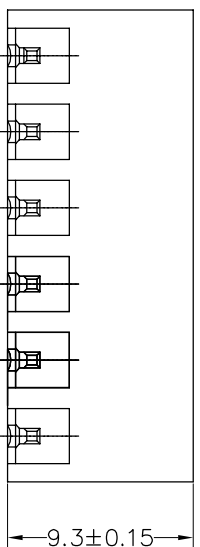

Housing Material(塑件): PA66 (UL94 V-0)
 Contact(端子): Brass, Tin plating(黄铜镀锡)

PITCH RANGE	NOMINAL DIMENSION RANGE										
	IN MM		IN MM		IN MM						
TO 6	OVER 6	TO 10	OVER 10	TO 30	OVER 30	TO 60	OVER 60	TO 100	OVER 100	TO 150	OVER 150
±0.10	±0.15	±0.25	±0.30	±0.30	±0.30	±0.50	±0.70	±1.00			

Ordering Information

JL15EDGRC-XXX XX G X 1

Pitch
 350=3.5PH
 381=3.81PH

No. of pins
 2P~24P

Housing Color
 B=Black
 G=Green
 U=Blue
 R=Red
 W=White
 Y=Yellow
 O=Orange
 E=Grey

Packing
 0=Pe bog
 T=Tube
 A=Troy

Recommended P.C.B Layout(Top Side)

REV	DATE	MODIFICATION DESCRIPTION	CHANGE	DIM	TOL	APPROVE	SCALE	FIT	PART NO.	TITLE:
A	2017.12.22	NEW DRAWING		Angle	±3°		mm	A4	JL15EDGRC-XXXXXXG1	3.50/3.81mm Pitch Male Pluggable Terminal Blocks
1										