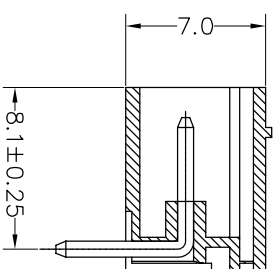

Housing Material(塑件): PA66 (UL94 V-0)
 Contact(端子): Brass, Tin plating(黄铜镀锡)

PITCH RANGE	NOMINAL DIMENSION RANGE										
	IN MM		IN MM		IN MM						
TO 6	OVER 6	TO 10	OVER 10	TO 30	OVER 30	TO 60	OVER 60	TO 100	OVER 100	TO 150	OVER 150
±0.10	±0.15	±0.25	±0.30	±0.30	±0.30	±0.50	±0.70	±1.00			

Ordering Information

JL15EDGRC-XXX XX G X 1

Pitch
 350=3.5PH
 381=3.81PH

No. of pins
 2P~24P

Housing Color
 B=Black
 G=Green
 U=Blue
 R=Red
 W=White
 Y=Yellow
 O=Orange
 E=Grey

Packing
 0=Pe bog
 T=Tube
 A=Troy

Recommended P.C.B Layout(Top Side)

REV	DATE	MODIFICATION DESCRIPTION	CHANGE	DIM	TOL	APPROVE	SCALE	FIT	PART NO.	TITLE:
A	2017.12.22	NEW DRAWING		Angle	±3°		mm	A4	JL15EDGRC-XXXXXXG1	3.50/3.81mm Pitch Male Pluggable Terminal Blocks
1										