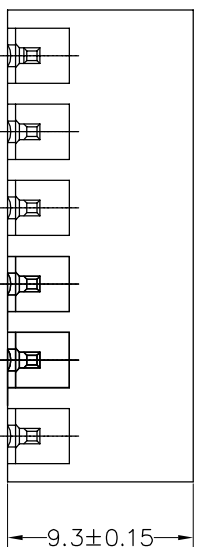

Housing Material(塑件): PA66 (UL94 V-0)
 Contact(端子): Brass, Tin plating(黄铜镀锡)

PITCH RANGE	NOMINAL DIMENSION RANGE										
	IN MM		IN MM		IN MM						
TO 6	OVER 6	TO 10	OVER 10	TO 30	OVER 30	TO 60	OVER 60	TO 100	OVER 100	TO 150	OVER 150
±0.10	±0.15	±0.25	±0.30	±0.30	±0.30	±0.50	±0.70	±1.00			

Ordering Information

JL15EDGRC-XXX XX G X 1

Pitch
 350=3.5PH
 381=3.81PH

No. of pins
 2P~24P

Housing Color
 B=Black
 G=Green
 U=Blue
 R=Red
 W=White
 Y=Yellow
 O=Orange
 E=Grey

Packing
 0=Pe bog
 T=Tube
 A=Troy

Recommended P.C.B Layout(Top Side)

REV	DATE	MODIFICATION DESCRIPTION	CHANGE	DIM	TOL	APPROVE	PROJ.	TITLE:
A	2017.12.22	NEW DRAWING		Angle	±3°			PART NO. JL15EDGRC-XXXXXXGX1
1								3.50/3.81mm Pitch Male Pluggable Terminal Blocks