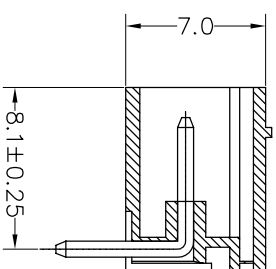

Housing Material(塑件): PA66 (UL94 V-0)
 Contact(端子): Brass, Tin plating(黄铜镀锡)

PITCH RANGE	NOMINAL DIMENSION RANGE										
	IN MM		IN MM		IN MM						
TO 6	OVER 6	TO 10	OVER 10	TO 30	OVER 30	TO 60	OVER 60	TO 100	OVER 100	TO 150	OVER 150
±0.10	±0.15	±0.25	±0.30	±0.30	±0.30	±0.50	±0.70	±1.00			

Ordering Information

JL15EDGRC-XXX XX G X 1

Pitch
 350=3.5PH
 381=3.81PH

No. of pins
 2P~24P

Housing Color
 B=Black
 G=Green
 U=Blue
 R=Red
 W=White
 Y=Yellow
 O=Orange
 E=Grey

Packing
 0=Pe bog
 T=Tube
 A=Troy

Recommended P.C.B Layout(Top Side)

REV	DATE	MODIFICATION DESCRIPTION	CHANGE	DIM	TOL	APPROVE	PROJ.	TITLE:
A	2017.12.22	NEW DRAWING		Angle	±3°			PART NO. JL15EDGRC-XXXXXXGX1
1								3.50/3.81mm Pitch Male Pluggable Terminal Blocks