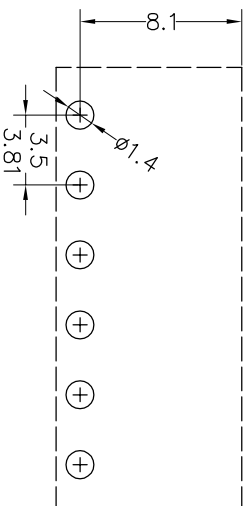

Housing Material(塑件): PA66 (UL94 V-0)
 Contact(端子): Brass, Tin plating(黄铜镀锡)

PITCH RANGE	NOMINAL DIMENSION RANGE										
	IN MM		IN MM		IN MM						
TO 6	OVER 6	TO 10	OVER 10	TO 30	OVER 30	TO 60	OVER 60	TO 100	OVER 100	TO 150	OVER 150
±0.10	±0.15	±0.25	±0.30	±0.30	±0.30	±0.50	±0.70	±1.00			

Ordering Information

JL15EDGRC-XXX XX G X 1

Pitch
 350=3.5PH
 381=3.81PH

No. of pins
 2P~24P

Housing Color
 B=Black
 G=Green
 U=Blue
 R=Red
 W=White
 Y=Yellow
 O=Orange
 E=Grey

Packing
 0=Pe bog
 T=Tube
 A=Troy

Recommended P.C.B Layout(Top Side)

REV	DATE	MODIFICATION DESCRIPTION	CHANGE	DIM	TOL	APPROVE	PROJ.	TITLE:
A	2017.12.22	NEW DRAWING		Angle	±3°			PART NO. JL15EDGRC-XXXXXXGX1
1								3.50/3.81mm Pitch Male Pluggable Terminal Blocks