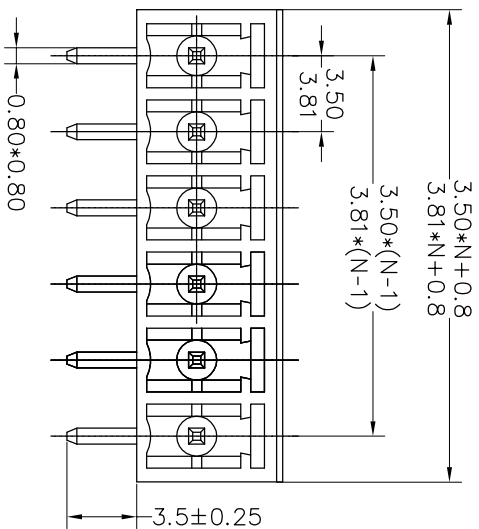

Housing Material(塑件): PA66 (UL94 V-0)
 Contact(端子): Brass, Tin plating(黄铜镀锡)

PITCH RANGE	NOMINAL DIMENSION RANGE										
	IN MM		IN MM		IN MM						
TO 6	OVER 6	TO 10	OVER 10	TO 30	OVER 30	TO 60	OVER 60	TO 100	OVER 100	TO 150	OVER 150
±0.10	±0.15	±0.25	±0.30	±0.30	±0.30	±0.50	±0.70	±1.00			

Ordering Information

JL15EDGRC-XXX XX G X 1

Pitch
 350=3.5PH
 381=3.81PH

No. of pins
 2P~24P

Housing Color
 B=Black
 G=Green
 U=Blue
 R=Red
 W=White
 Y=Yellow
 O=Orange
 E=Grey

Packing
 0=Pe bog
 T=Tube
 A=Troy

Recommended P.C.B Layout(Top Side)

REV	DATE	MODIFICATION DESCRIPTION	CHANGE	DIM	TOL	APPROVE	PROJ.	TITLE:
A	2017.12.22	NEW DRAWING		Angle	±3°			PART NO. JL15EDGRC-XXXXXXGX1
1								3.50/3.81mm Pitch Male Pluggable Terminal Blocks