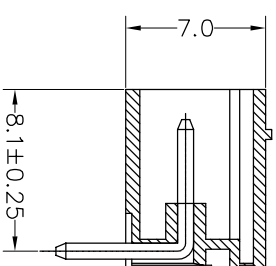

Housing Material(塑件): PA66 (UL94 V-0)
 Contact(端子): Brass, Tin plating(黄铜镀锡)

PITCH RANGE		NOMINAL DIMENSION RANGE					
IN MM		IN MM		IN MM		IN MM	
TO	OVER	TO	OVER	TO	OVER	TO	OVER
6	10	30	60	100	150	TO	OVER
10	24	60	100	150	150	TO	OVER
±0.10	±0.15	±0.25	±0.30	±0.30	±0.50	±0.70	±1.00

Ordering Information

JL15EDGRC-XXX XX G X 1

Pitch
 350=3.5PH
 381=3.81PH

No. of pins
 2P~24P

Housing Color
 B=Black
 G=Green
 U=Blue
 R=Red
 W=White
 Y=Yellow
 O=Orange
 E=Grey

Packing
 0=Pe bog
 T=Tube
 A=Troy

Recommended P.C.B Layout(Top Side)

REV	DATE	MODIFICATION DESCRIPTION	CHANGE	DIM	TOL	APPROVE	SCALE	FIT	PART NO.	TITLE:
A	2017.12.22	NEW DRAWING		Angle	±3°		mm	A4	JL15EDGRC-XXXXXXGX1	3.50/3.81mm Pitch Male Pluggable Terminal Blocks
1										