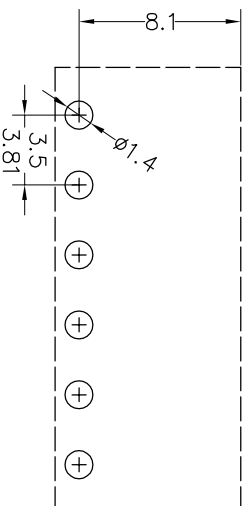

Housing Material(塑件): PA66 (UL94 V-0)
 Contact(端子): Brass, Tin plating(黄铜镀锡)

PITCH RANGE		NOMINAL DIMENSION RANGE					
IN MM		IN MM		IN MM		IN MM	
TO	OVER	TO	OVER	TO	OVER	TO	OVER
6	10	30	60	100	150	TO	OVER
10	24	60	100	150	150	TO	OVER
±0.10	±0.15	±0.25	±0.30	±0.30	±0.50	±0.70	±1.00

Ordering Information

JL15EDGRC-XXX XX G X 1

Pitch
 350=3.5PH
 381=3.81PH

No. of pins
 2P~24P

Housing Color
 B=Black
 G=Green
 U=Blue
 R=Red
 W=White
 Y=Yellow
 O=Orange
 E=Grey

Packing
 0=Pe bog
 T=Tube
 A=Troy

Recommended P.C.B Layout(Top Side)

REV	DATE	MODIFICATION DESCRIPTION	CHANGE	DIM	TOL	APPROVE	SCALE	FIT	PART NO.	TITLE:
A	2017.12.22	NEW DRAWING		Angle	±3°		mm	A4	JL15EDGRC-XXXXXXGX1	3.50/3.81mm Pitch Male Pluggable Terminal Blocks
1										