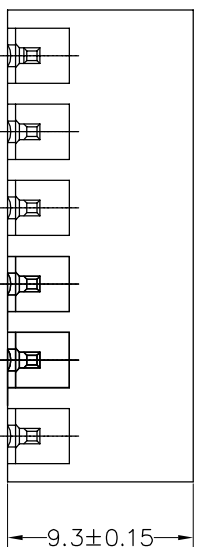

Housing Material(塑件): PA66 (UL94 V-0)
 Contact(端子): Brass, Tin plating(黄铜镀锡)

PITCH RANGE		NOMINAL DIMENSION RANGE					
IN MM		IN MM		IN MM		IN MM	
TO	OVER	TO	OVER	TO	OVER	TO	OVER
6	10	30	60	100	150	TO	OVER
10	24	60	100	150	150	TO	OVER
±0.10	±0.15	±0.25	±0.30	±0.30	±0.50	±0.70	±1.00

Ordering Information

JL15EDGRC-XXX XX G X 1

Pitch
 350=3.5PH
 381=3.81PH

No. of pins
 2P~24P

Housing Color
 B=Black
 G=Green
 U=Blue
 R=Red
 W=White
 Y=Yellow
 O=Orange
 E=Grey

Packing
 0=Pe bog
 T=Tube
 A=Troy

Recommended P.C.B Layout(Top Side)

REV	DATE	MODIFICATION DESCRIPTION	CHANGE	DIM	TOL	APPROVE	SCALE	FIT	PART NO.	TITLE:
A	2017.12.22	NEW DRAWING		Angle	±3°		mm	A4	JL15EDGRC-XXXXXXGX1	3.50/3.81mm Pitch Male Pluggable Terminal Blocks
1										