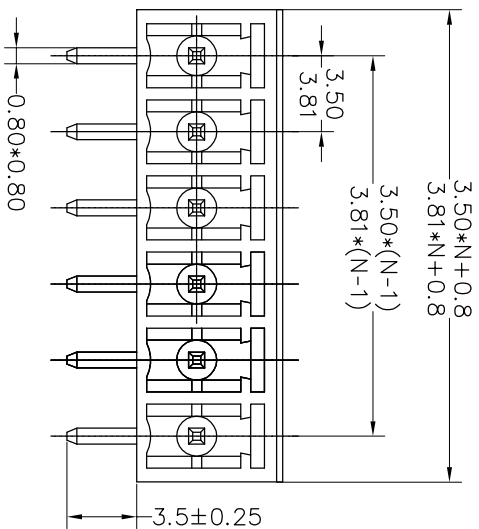

Housing Material(塑件): PA66 (UL94 V-0)
 Contact(端子): Brass, Tin plating(黄铜镀锡)

PITCH RANGE		NOMINAL DIMENSION RANGE					
IN MM		IN MM		IN MM		IN MM	
TO	OVER	TO	OVER	TO	OVER	TO	OVER
6	10	30	60	100	150	TO	OVER
10	24	60	100	150	150	TO	OVER
±0.10	±0.15	±0.25	±0.30	±0.30	±0.50	±0.70	±1.00

Ordering Information

JL15EDGRC-XXX XX G X 1

Pitch
 350=3.5PH
 381=3.81PH

No. of pins
 2P~24P

Housing Color
 B=Black
 G=Green
 U=Blue
 R=Red
 W=White
 Y=Yellow
 O=Orange
 E=Grey

Packing
 0=Pe bog
 T=Tube
 A=Troy

Recommended P.C.B Layout(Top Side)

REV	DATE	MODIFICATION DESCRIPTION	CHANGE	DIM	TOL	APPROVE	SCALE	FIT	PART NO.	TITLE:
A	2017.12.22	NEW DRAWING		Angle	±3°		mm	A4	JL15EDGRC-XXXXXXGX1	3.50/3.81mm Pitch Male Pluggable Terminal Blocks
1										