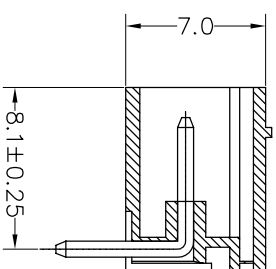

Housing Material(塑件): PA66 (UL94 V-0)
 Contact(端子): Brass, Tin plating(黄铜镀锡)

PITCH RANGE		NOMINAL DIMENSION RANGE					
IN MM		IN MM		IN MM		IN MM	
TO	OVER	TO	OVER	TO	OVER	TO	OVER
6	10	30	60	100	150	TO	OVER
10	24	60	100	150	150	TO	OVER
±0.10	±0.15	±0.25	±0.30	±0.30	±0.50	±0.70	±1.00

Ordering Information

JL15EDGRC-XXX XX G X 1

Pitch
 350=3.5PH
 381=3.81PH

No. of pins
 2P~24P

Housing Color
 B=Black
 G=Green
 U=Blue
 R=Red
 W=White
 Y=Yellow
 O=Orange
 E=Grey

Packing
 0=Pe bog
 T=Tube
 A=Troy

Recommended P.C.B Layout(Top Side)

REV	DATE	MODIFICATION DESCRIPTION	CHANGE	DIM	TOL	APPROVE	SCALE	FIT	PART NO.	TITLE:
A	2017.12.22	NEW DRAWING		Angle	±3°		mm	A4	JL15EDGRC-XXXXXXG1	3.50/3.81mm Pitch Male Pluggable Terminal Blocks
1										