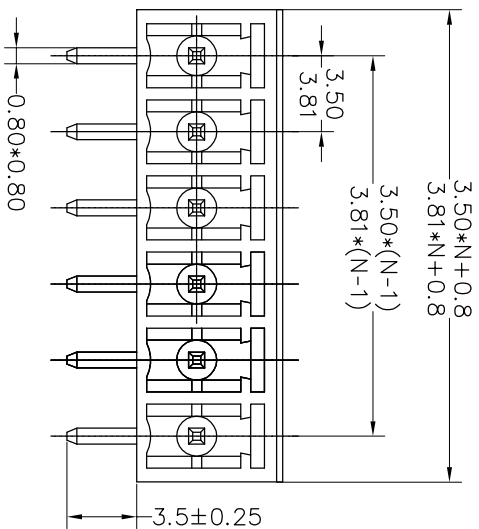

Housing Material(塑件): PA66 (UL94 V-0)
 Contact(端子): Brass, Tin plating(黄铜镀锡)

PITCH RANGE		NOMINAL DIMENSION RANGE					
IN MM		IN MM		IN MM		IN MM	
TO	OVER	TO	OVER	TO	OVER	TO	OVER
6	10	30	60	100	150	TO	OVER
10	24	60	100	150	150	TO	OVER
±0.10	±0.15	±0.25	±0.30	±0.30	±0.50	±0.70	±1.00

Ordering Information

JL15EDGRC-XXX XX G X 1

Pitch
 350=3.5PH
 381=3.81PH

No. of pins
 2P~24P

Housing Color
 B=Black
 G=Green
 U=Blue
 R=Red
 W=White
 Y=Yellow
 O=Orange
 E=Grey

Packing
 0=Pe bog
 T=Tube
 A=Troy

Recommended P.C.B Layout(Top Side)

REV	DATE	MODIFICATION DESCRIPTION	CHANGE	DIM	TOL	APPROVE	SCALE	FIT	PART NO.	TITLE:
A	2017.12.22	NEW DRAWING		Angle	±3°		mm	A4	JL15EDGRC-XXXXXXG1	3.50/3.81mm Pitch Male Pluggable Terminal Blocks
1										