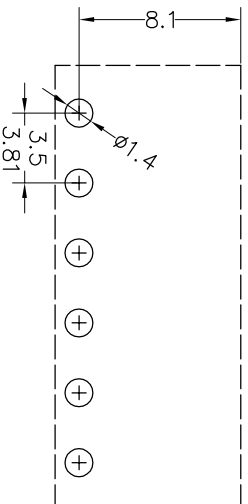

Housing Material(塑件): PA66 (UL94 V-0)
 Contact(端子): Brass, Tin plating(黄铜镀锡)

PITCH RANGE		NOMINAL DIMENSION RANGE					
IN MM		IN MM		IN MM		IN MM	
TO	OVER	TO	OVER	TO	OVER	TO	OVER
6	10	30	60	100	150	TO	OVER
10	24	60	100	150	150	TO	OVER
±0.10	±0.15	±0.25	±0.30	±0.30	±0.50	±0.70	±1.00

Ordering Information

JL15EDGRC-XXX XX G X 1

Pitch
 350=3.5PH
 381=3.81PH

No. of pins
 2P~24P

Housing Color
 B=Black
 G=Green
 U=Blue
 R=Red
 W=White
 Y=Yellow
 O=Orange
 E=Grey

Packing
 0=Pe bog
 T=Tube
 A=Troy

Recommended P.C.B Layout(Top Side)

REV	DATE	MODIFICATION DESCRIPTION	CHANGE	DIM	TOL	APPROVE	SCALE	FIT	PART NO.	TITLE:
A	2017.12.22	NEW DRAWING		Angle	±3°		mm	A4	JL15EDGRC-XXXXXXG1	3.50/3.81mm Pitch Male Pluggable Terminal Blocks
1										