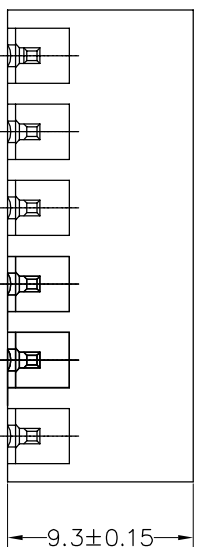

Housing Material(塑件): PA66 (UL94 V-0)
 Contact(端子): Brass, Tin plating(黄铜镀锡)

PITCH RANGE		NOMINAL DIMENSION RANGE					
IN MM		IN MM		IN MM		IN MM	
TO	OVER	TO	OVER	TO	OVER	TO	OVER
6	10	30	60	100	150	TO	OVER
10	24	60	100	150	150	TO	OVER
±0.10	±0.15	±0.25	±0.30	±0.30	±0.50	±0.70	±1.00

Ordering Information

JL15EDGRC-XXX XX G X 1

Pitch
 350=3.5PH
 381=3.81PH

No. of pins
 2P~24P

Housing Color
 B=Black
 G=Green
 U=Blue
 R=Red
 W=White
 Y=Yellow
 O=Orange
 E=Grey

Packing
 0=Pe bog
 T=Tube
 A=Troy

Recommended P.C.B Layout(Top Side)

REV	DATE	MODIFICATION DESCRIPTION	CHANGE	DIM	TOL	APPROVE	SCALE	FIT	PART NO.	TITLE:
A	2017.12.22	NEW DRAWING		Angle	±3°		mm	A4	JL15EDGRC-XXXXXXG1	3.50/3.81mm Pitch Male Pluggable Terminal Blocks
1										