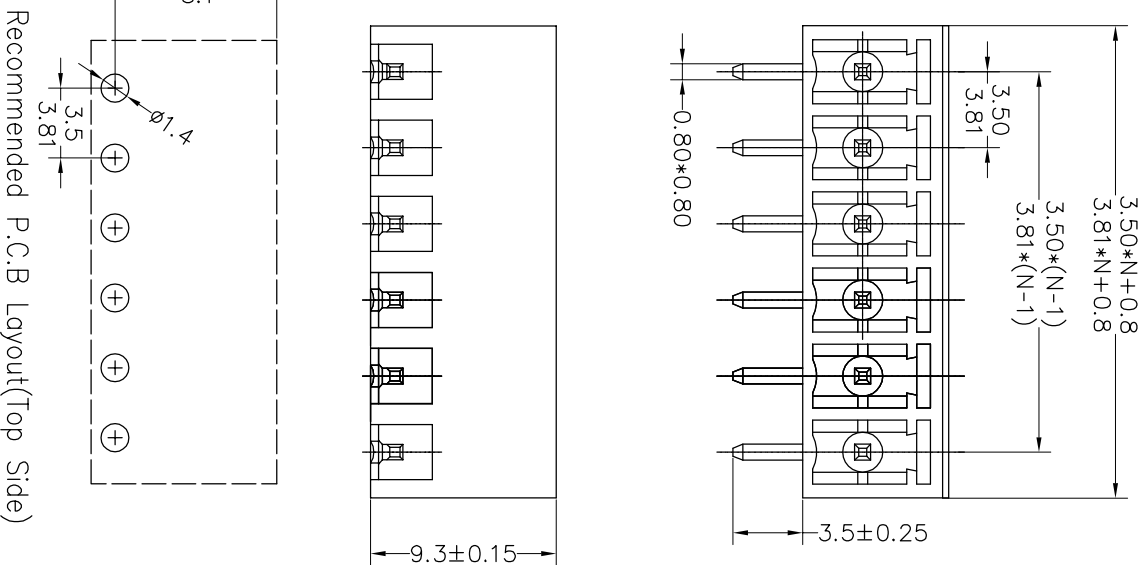

Ordering Information

JL15EDGRC-XXX XX G X 1

Pitch
 350=3.5PH
 381=3.81PH

No. of pins
 2P~24P

Housing Color
 B=Black
 G=Green
 U=Blue
 R=Red
 W=White
 Y=Yellow
 O=Orange
 E=Grey

Packing
 0=Pe bog
 T=Tube
 A=Troy

Recommended P.C.B Layout(Top Side)

REV	DATE	MODIFICATION DESCRIPTION	CHANGE	DIM	TOL	APPROVE	SCALE	FIT	SHEET	PROJ.	PART NO.	TITLE:
A	2017.12.22	NEW DRAWING		Angle	±3°		mm	A4	1/1		JL15EDGRC-XXXXXXG1	3.50/3.81mm Pitch Male Pluggable Terminal Blocks
1												