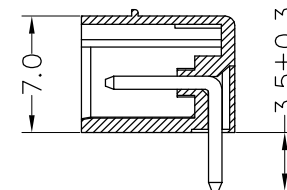

HSF RoHS

SPECIFICATIONS

Rated(额定参数): 300V,8A

Dielectric strength(抗电强度): AC1600V/1 Minute

Insulation Resistance(绝缘电阻):1000MΩ Min

Contact Resistance(接触电阻):20mΩ Max

Temp. range(操作温度): -40℃~+105℃

MAX Soldering(瞬时温度):+250℃,5s

Housing Material(塑件): PA66 (UL94 V-0)

Contact(端子): Brass, Tin plating(黄铜镀锡)

PITCH RANGE IN MM			NOMINAL DIMENSION RANGE IN MM				
TO	OVER	OVER	TO	OVER	OVER	OVER	OVER
6	6 TO 10	10 TO 24	30	30 TO 60	60 TO 100	100 TO 150	150
±0.10	±0.15	±0.25	±0.30	±0.30	±0.50	±0.70	±1.00

Ordering Information

JL15EDGRC - 508 XX G X 1

Pitch
508=5.08PH

No.of pins
2P~14P

Housing Color
B=Black
G=Green
U=Blue
R=Red
W=White
Y=Yellow
O=Orange
E=Grey

Packing
O=Pe bag
T=Tube
A=Tray

Recommended P.C.B Layout(Top Side)

REV	DATE	MODIFICATION DESCRIPTION	CHANGE
A0	2019.05.21	NEW DRAWING	

PART NO. JL15EDGRC-508XXGX1
TITLE: 5.08mm Pitch Male L=12.5mm Pluggable Terminal Blocks

X-ON Electronics

Largest Supplier of Electrical and Electronic Components