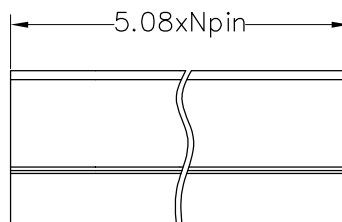

HSF RoHS

SPECIFICATIONS

Rated(额定参数): 300V,8A

Dielectric strength(抗电强度): AC1600V/1 Minute

Insulation Resistance(绝缘电阻):1000MΩ Min

Contact Resistance(接触电阻):20mΩ Max

Temp. range(操作温度): -40℃~+105℃

MAX Soldering(瞬时温度):+250℃,5s

Housing Material(塑件): PA66 (UL94 V-0)

Contact(端子): Brass, Tin plating(黄铜镀锡)

PITCH RANGE IN MM			NOMINAL DIMENSION RANGE IN MM				
TO	OVER	OVER	TO	OVER	OVER	OVER	OVER
6	6 TO 10	10 TO 24	30	30 TO 60	60 TO 100	100 TO 150	150
±0.10	±0.15	±0.25	±0.30	±0.30	±0.50	±0.70	±1.00

Ordering Information

JL15EDGRC - 508 XX G X 1

Pitch
508=5.08PH

No.of pins
2P~14P

Housing Color
B=Black
G=Green
U=Blue
R=Red
W=White
Y=Yellow
O=Orange
E=Grey

Packing
O=Pe bag
T=Tube
A=Tray

Recommended P.C.B Layout(Top Side)

REV	DATE	MODIFICATION DESCRIPTION	CHANGE
A0	2019.05.21	NEW DRAWING	

PART NO. JL15EDGRC-508XXGX1
TITLE: 5.08mm Pitch Male L=12.5mm Pluggable Terminal Blocks

X-ON Electronics

Largest Supplier of Electrical and Electronic Components