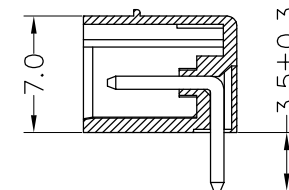

HSF RoHS

SPECIFICATIONS

Rated(额定参数): 300V,8A

Dielectric strength(抗电强度): AC1600V/1 Minute

Insulation Resistance(绝缘电阻):1000MΩ Min

Contact Resistance(接触电阻):20mΩ Max

Temp. range(操作温度): -40℃~+105℃

MAX Soldering(瞬时温度):+250℃,5s

Housing Material(塑件): PA66 (UL94 V-0)

Contact(端子): Brass, Tin plating(黄铜镀锡)

PITCH RANGE IN MM			NOMINAL DIMENSION RANGE IN MM				
TO	OVER	OVER	TO	OVER	OVER	OVER	OVER
6	6 TO 10	10 TO 24	30	30 TO 60	60 TO 100	100 TO 150	150
±0.10	±0.15	±0.25	±0.30	±0.30	±0.50	±0.70	±1.00

Ordering Information

JL15EDGRC - 508 XX G X 1

Pitch
508=5.08PH

No.of pins
2P~14P

Housing Color
B=Black
G=Green
U=Blue
R=Red
W=White
Y=Yellow
O=Orange
E=Grey

Packing
O=Pe bag
T=Tube
A=Tray

Recommended P.C.B Layout(Top Side)

REV	DATE	MODIFICATION DESCRIPTION	CHANGE
A0	2019.05.21	NEW DRAWING	

PART NO. JL15EDGRC-508XXGX1
TITLE: 5.08mm Pitch Male L=12.5mm Pluggable Terminal Blocks

X-ON Electronics

Largest Supplier of Electrical and Electronic Components