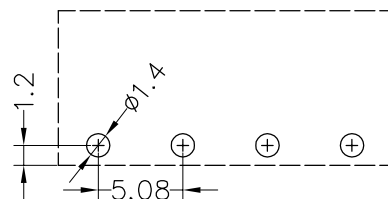

Housing Material(塑件): PA66 (UL94 V-0)

Contact(端子): Brass, Tin plating(黄铜镀锡)

PITCH RANGE IN MM			NOMINAL DIMENSION RANGE IN MM				
TO	OVER	OVER	TO	OVER	OVER	OVER	OVER
6	6 TO 10	10 TO 24	30	30 TO 60	60 TO 100	100 TO 150	150
±0.10	±0.15	±0.25	±0.30	±0.30	±0.50	±0.70	±1.00

Ordering Information

JL15EDGRC - 508 XX G X 1

Pitch
508=5.08PH

No.of pins
2P~14P

Housing Color
B=Black
G=Green
U=Blue
R=Red
W=White
Y=Yellow
O=Orange
E=Grey

Packing
O=Pe bag
T=Tube
A=Tray

Recommended P.C.B Layout(Top Side)

REV	DATE	MODIFICATION DESCRIPTION	CHANGE
A0	2019.05.21	NEW DRAWING	

PART NO. JL15EDGRC-508XXGX1
TITLE: 5.08mm Pitch Male L=12.5mm Pluggable Terminal Blocks

X-ON Electronics

Largest Supplier of Electrical and Electronic Components