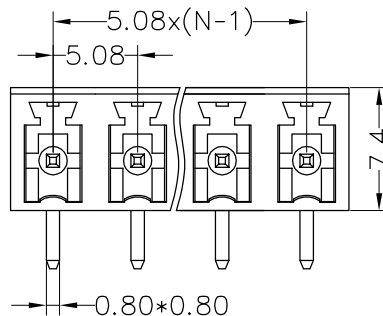

HSF RoHS

SPECIFICATIONS

Rated(额定参数): 300V,8A

Dielectric strength(抗电强度): AC1600V/1 Minute

Insulation Resistance(绝缘电阻):1000MΩ Min

Contact Resistance(接触电阻):20mΩ Max

Temp. range(操作温度): -40℃~+105℃

MAX Soldering(瞬时温度):+250℃,5s

Housing Material(塑件): PA66 (UL94 V-0)

Contact(端子): Brass, Tin plating(黄铜镀锡)

PITCH RANGE IN MM			NOMINAL DIMENSION RANGE IN MM				
TO	OVER	OVER	TO	OVER	OVER	OVER	OVER
6	6 TO 10	10 TO 24	30	30 TO 60	60 TO 100	100 TO 150	150
±0.10	±0.15	±0.25	±0.30	±0.30	±0.50	±0.70	±1.00

Ordering Information

JL15EDGRC - 508 XX G X 1

Pitch
508=5.08PH

No.of pins
2P~14P

Housing Color
B=Black
G=Green
U=Blue
R=Red
W=White
Y=Yellow
O=Orange
E=Grey

Packing
O=Pe bag
T=Tube
A=Tray

Recommended P.C.B Layout(Top Side)

REV	DATE	MODIFICATION DESCRIPTION	CHANGE
A0	2019.05.21	NEW DRAWING	

PART NO. JL15EDGRC-508XXGX1
TITLE: 5.08mm Pitch Male L=12.5mm Pluggable Terminal Blocks

X-ON Electronics

Largest Supplier of Electrical and Electronic Components