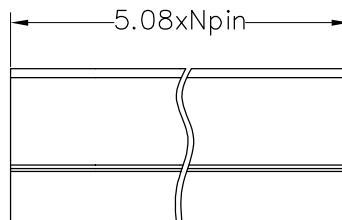

HSF RoHS

SPECIFICATIONS

Rated(额定参数): 300V,8A

Dielectric strength(抗电强度): AC1600V/1 Minute

Insulation Resistance(绝缘电阻):1000MΩ Min

Contact Resistance(接触电阻):20mΩ Max

Temp. range(操作温度): -40℃~+105℃

MAX Soldering(瞬时温度):+250℃,5s

Housing Material(塑件): PA66 (UL94 V-0)

Contact(端子): Brass, Tin plating(黄铜镀锡)

PITCH RANGE IN MM			NOMINAL DIMENSION RANGE IN MM				
TO	OVER	OVER	TO	OVER	OVER	OVER	OVER
6	6 TO 10	10 TO 24	30	30 TO 60	60 TO 100	100 TO 150	150
±0.10	±0.15	±0.25	±0.30	±0.30	±0.50	±0.70	±1.00

Ordering Information

JL15EDGRC - 508 XX G X 1

Pitch
508=5.08PH

No.of pins
2P~14P

Housing Color
B=Black
G=Green
U=Blue
R=Red
W=White
Y=Yellow
O=Orange
E=Grey

Packing
O=Pe bag
T=Tube
A=Tray

Recommended P.C.B Layout(Top Side)

REV	DATE	MODIFICATION DESCRIPTION	CHANGE
A0	2019.05.21	NEW DRAWING	

PART NO. JL15EDGRC-508XXGX1
TITLE: 5.08mm Pitch Male L=12.5mm Pluggable Terminal Blocks

X-ON Electronics

Largest Supplier of Electrical and Electronic Components