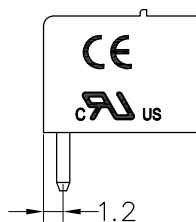

HSF RoHS

SPECIFICATIONS

Rated(额定参数): 300V,8A

Dielectric strength(抗电强度): AC1600V/1 Minute

Insulation Resistance(绝缘电阻):1000MΩ Min

Contact Resistance(接触电阻):20mΩ Max

Temp. range(操作温度): -40℃~+105℃

MAX Soldering(瞬时温度):+250℃,5s

Housing Material(塑件): PA66 (UL94 V-0)

Contact(端子): Brass, Tin plating(黄铜镀锡)

PITCH RANGE IN MM			NOMINAL DIMENSION RANGE IN MM				
TO	OVER	OVER	TO	OVER	OVER	OVER	OVER
6	6 TO 10	10 TO 24	30	30 TO 60	60 TO 100	100 TO 150	150
±0.10	±0.15	±0.25	±0.30	±0.30	±0.50	±0.70	±1.00

Ordering Information

JL15EDGRC - 508 XX G X 1

Pitch
508=5.08PH

No.of pins
2P~14P

Housing Color
B=Black
G=Green
U=Blue
R=Red
W=White
Y=Yellow
O=Orange
E=Grey

Packing
O=Pe bag
T=Tube
A=Tray

Recommended P.C.B Layout(Top Side)

REV	DATE	MODIFICATION DESCRIPTION	CHANGE
A0	2019.05.21	NEW DRAWING	

PART NO. JL15EDGRC-508XXGX1
TITLE: 5.08mm Pitch Male L=12.5mm Pluggable Terminal Blocks

X-ON Electronics

Largest Supplier of Electrical and Electronic Components