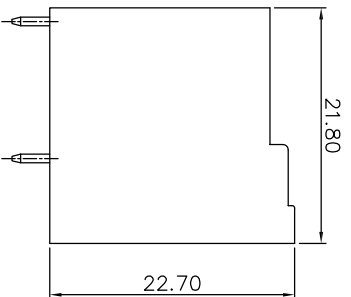

Housing Material(塑件): PA66 (UL94 V-0)  
 Contact(端子): Brass, Tin plating(黄铜镀锡)

PITCH RANGE		NOMINAL DIMENSION RANGE					
IN MM		IN MM		IN MM		IN MM	
OVER	TO	OVER	TO	OVER	TO	OVER	TO
6	10	30	60	100	150	OVER	150
10	24	60	100	150	150	OVER	150
±0.10	±0.15	±0.25	±0.30	±0.50	±0.70	±1.00	