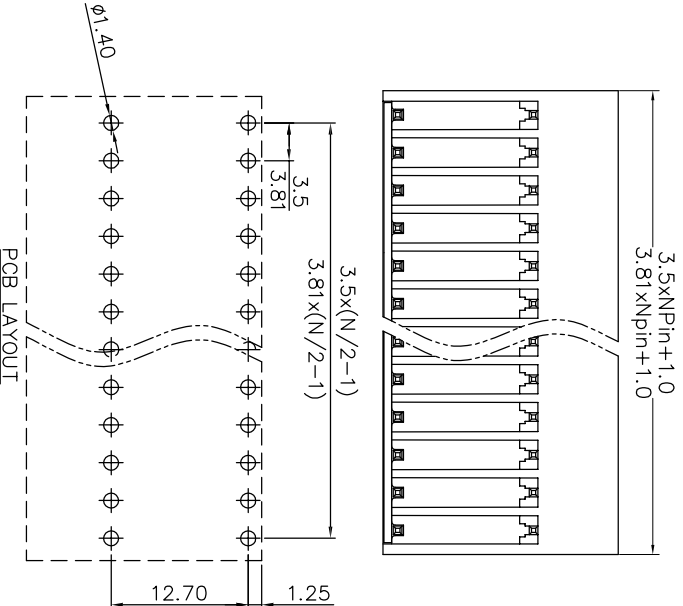

Housing Material(塑件): PA66 (UL94 V-0)  
 Contact(端子): Brass, Tin plating(黄铜镀锡)

PITCH RANGE		NOMINAL DIMENSION RANGE					
IN MM		IN MM		IN MM		IN MM	
OVER	TO	OVER	TO	OVER	TO	OVER	TO
6	10	30	60	100	150	OVER	150
10	24	60	100	150	150	OVER	150
±0.10	±0.15	±0.25	±0.30	±0.50	±0.70	±1.00	

## Ordering Information

JL15EDGRH-XXX XX X X 1

Pitch  
 350=3.50PH  
 381=3.81PH

No. of pins  
 2P~24P

Housing Color  
 B=Black  
 G=Green  
 U=Blue  
 R=Red  
 W=White  
 Y=Yellow  
 O=Orange  
 E=Grey

Packing  
 0=Pe bog  
 T=Tube  
 A=Troy

OPERATION		DRAW		SCALE		FIT		PART NO.	
XX	±0.30	yiyusheng	2020.03.13	UNIT	mm	A4		JL15EDGRH-XXXXXXX1	
X.XX	±0.20	CHECK		SIZE				3.5/3.81mm Pitch Male	
X:XXX	±0.10			SHEET	1/1			Pluggable Terminal Blocks	
Angle	±3°	APPROVE		PROJ.					
DIM	TOL	CHANGE							