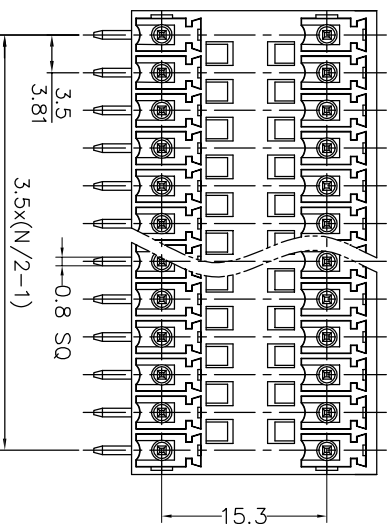

Housing Material(塑件): PA66 (UL94 V-0)  
 Contact(端子): Brass, Tin plating(黄铜镀锡)

PITCH RANGE		NOMINAL DIMENSION RANGE					
IN MM		IN MM		IN MM		IN MM	
OVER	TO	OVER	TO	OVER	TO	OVER	TO
6	10	30	60	100	150	OVER	150
10	24	60	100	150	150	OVER	150
±0.10	±0.15	±0.25	±0.30	±0.50	±0.70	±1.00	

## Ordering Information

JL15EDGRH-XXX XX X X 1

Pitch  
 350=3.50PH  
 381=3.81PH

No. of pins  
 2P~24P

Housing Color  
 B=Black  
 G=Green  
 U=Blue  
 R=Red  
 W=White  
 Y=Yellow  
 O=Orange  
 E=Grey

Packing  
 0=Pe bog  
 T=Tube  
 A=Troy

OPERATION		DRAW		SCALE		FIT		PART NO.	
XX	±0.30	yiyusheng	2020.03.13	UNIT	mm	A4		JL15EDGRH-XXXXXXX1	
X.XX	±0.20	CHECK		SIZE				3.5/3.81mm Pitch Male	
X:XXX	±0.10			SHEET	1/1			Pluggable Terminal Blocks	
Angle	±3°	APPROVE		PROJ.					
DIM	TOL	CHANGE							