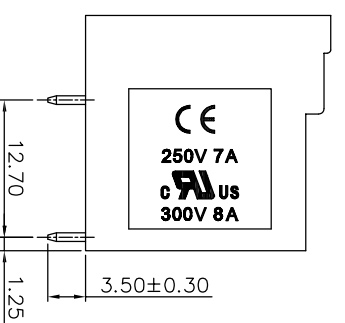

## SPECIFICATIONS

Rated(额定参数): 300V,8A  
 Dielectric strength(抗电强度): AC:1500V/1 Minute  
 Insulation Resistance(绝缘电阻):1000MΩ Min  
 Contact Resistance(接触电阻):20mΩ Max  
 Temp. range(操作温度): -40℃~+105℃  
 MAX Soldering(瞬时温度):+250℃,5s

Housing Material(塑件): PA66 (UL94 V-0)  
 Contact(端子): Brass, Tin plating(黄铜镀锡)

PITCH RANGE		NOMINAL DIMENSION RANGE					
IN MM		IN MM		IN MM		IN MM	
OVER	TO	OVER	TO	OVER	TO	OVER	TO
6	10	30	60	100	150	OVER	150
10	24	60	100	150	150	OVER	150
±0.10	±0.15	±0.25	±0.30	±0.50	±0.70	±1.00	

## Ordering Information

JL15EDGRH-XXX XX X X 1

Pitch  
 350=3.50PH  
 381=3.81PH

No. of pins  
 2P~24P

Housing Color  
 B=Black  
 G=Green  
 U=Blue  
 R=Red  
 W=White  
 Y=Yellow  
 O=Orange  
 E=Grey

Packing  
 0=Pe bog  
 T=Tube  
 A=Troy

OPERATION		DRAW		SCALE		FIT		PART NO.	
XX	±0.30	yiyusheng	2020.03.13	UNIT	mm	A4		JL15EDGRH-XXXXXXX1	
X.XX	±0.20	CHECK		SIZE				3.5/3.81mm Pitch Male	
X:XXX	±0.10			SHEET	1/1			Pluggable Terminal Blocks	
Angle	±3°	APPROVE		PROJ.					
DIM	TOL	CHANGE							