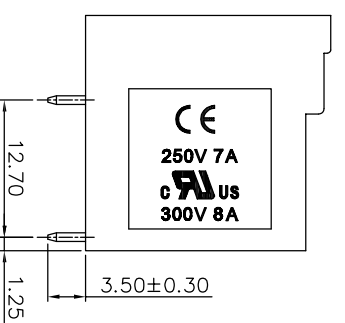

HSF ROHS cPAJ us CE

SPECIFICATIONS

Rated(额定参数): 300V,8A
 Dielectric strength(抗电强度): AC:1500V/1 Minute
 Insulation Resistance(绝缘电阻):1000MΩ Min
 Contact Resistance(接触电阻):20mΩ Max
 Temp. range(操作温度): -40℃~+105℃
 MAX Soldering(瞬时温度):+250°C,5s

Housing Material(塑件): PA66 (UL94 V-0)
 Contact(端子): Brass, Tin plating(黄铜镀锡)

PITCH RANGE		NOMINAL DIMENSION RANGE					
IN MM		IN MM		IN MM		IN MM	
OVER	TO	OVER	TO	OVER	TO	OVER	TO
6	10	30	60	100	100	150	150
10	24	60	100	150	150	150	150
±0.10	±0.15	±0.25	±0.30	±0.50	±0.70	±1.00	±1.00

Ordering Information

JL15EDGRH - XXX XX X X 1

Pitch
 350=3.50PH
 381=3.81PH

No. of pins
 2P~24P

Housing Color
 B=Black
 G=Green
 U=Blue
 R=Red
 W=White
 Y=Yellow
 O=Orange
 E=Grey

Packing
 0=Pe bog
 T=Tube
 A=Troy

OPERATION		DRAW		SCALE		FIT		PART NO.	
XX	±0.30	yiyusheng	2020.03.13	UNIT	mm	A4	1/1	JL15EDGRH-XXXXXXX1	
X.XX	±0.20	CHECK		SIZE	A4	1/1		3.5/3.81mm Pitch Male	
X:XXX	±0.10	APPROVE		SHEET	1/1			Pluggable Terminal Blocks	
Angle	±3°			PROJ.					
DIM	TOL	CHANGE							