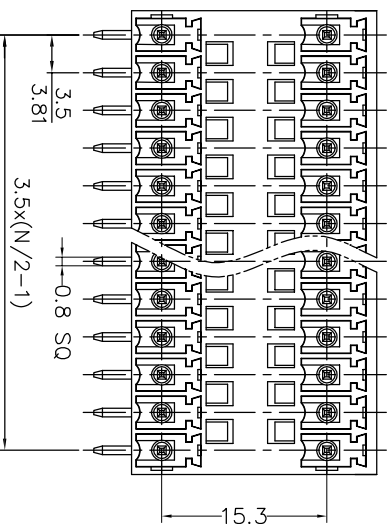

HSF ROHS cPAJ us CE

SPECIFICATIONS

Rated(额定参数): 300V,8A
 Dielectric strength(抗电强度): AC:1500V/1 Minute
 Insulation Resistance(绝缘电阻):1000MΩ Min
 Contact Resistance(接触电阻):20mΩ Max
 Temp. range(操作温度): -40℃~+105℃
 MAX Soldering(瞬时温度):+250°C,5s

Housing Material(塑件): PA66 (UL94 V-0)
 Contact(端子): Brass, Tin plating(黄铜镀锡)

PITCH RANGE		NOMINAL DIMENSION RANGE					
IN MM		IN MM		IN MM		IN MM	
OVER	TO	OVER	TO	OVER	TO	OVER	TO
6	10	30	60	100	100	150	150
10	24	60	100	150	150	150	150
±0.10	±0.15	±0.25	±0.30	±0.50	±0.70	±1.00	±1.00

Ordering Information

JL15EDGRH - XXX XX X X 1

Pitch
 350=3.50PH
 381=3.81PH

No. of pins
 2P~24P

Housing Color
 B=Black
 G=Green
 U=Blue
 R=Red
 W=White
 Y=Yellow
 O=Orange
 E=Grey

Packing
 0=Pe bog
 T=Tube
 A=Troy

OPERATION		DRAW		SCALE		FIT		PART NO.	
XX	±0.30	yiyusheng	2020.03.13	UNIT	mm	A4	1/1	JL15EDGRH-XXXXXXX1	
X.XX	±0.20	CHECK		SIZE	A4	1/1		3.5/3.81mm Pitch Male	
X:XXX	±0.10	APPROVE		SHEET	1/1			Pluggable Terminal Blocks	
Angle	±3°			PROJ.					
DIM	TOL	CHANGE							