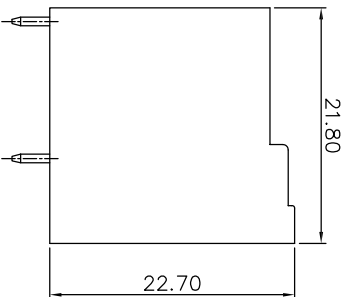

Housing Material(塑件): PA66 (UL94 V-0)
 Contact(端子): Brass, Tin plating(黄铜镀锡)

PITCH RANGE		NOMINAL DIMENSION RANGE					
IN MM		IN MM		IN MM		IN MM	
OVER	TO	OVER	TO	OVER	TO	OVER	TO
6	10	30	60	100	100	150	150
10	24	60	100	150	150	150	150
±0.10	±0.15	±0.25	±0.30	±0.50	±0.70	±1.00	±1.00

Ordering Information

JL15EDGRH - XXX XX X X 1

Pitch
 350=3.50PH
 381=3.81PH

No. of pins
 2P~24P

Housing Color
 B=Black
 G=Green
 U=Blue
 R=Red
 W=White
 Y=Yellow
 O=Orange
 E=Grey

Packing
 0=Pe bog
 T=Tube
 A=Troy

OPERATION		DRAW		SCALE		FIT		PART NO.	
XX	±0.30	yiyusheng	2020.03.13	UNIT	mm	A4	1/1	JL15EDGRH-XXXXXXX1	
X.XX	±0.20	CHECK		SIZE	A4	1/1		3.5/3.81mm Pitch Male	
X:XXX	±0.10	APPROVE		SHEET	1/1			Pluggable Terminal Blocks	
Angle	±3°			PROJ.					
DIM	TOL	CHANGE							