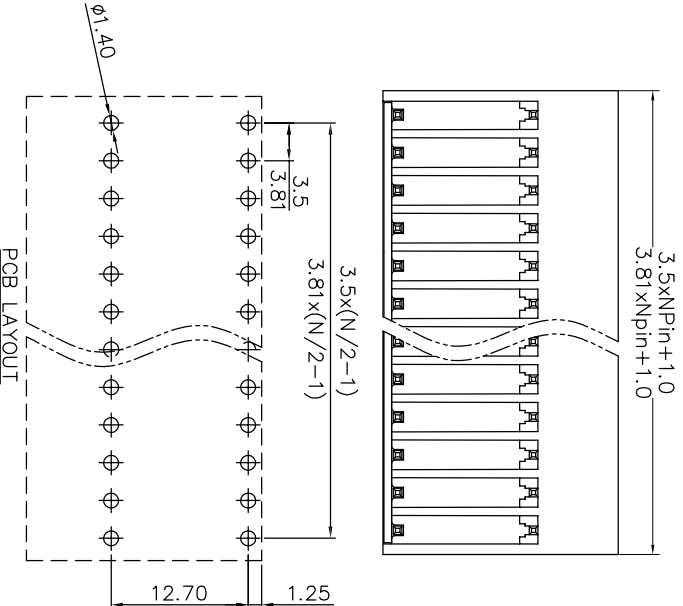

Housing Material(塑件): PA66 (UL94 V-0)
 Contact(端子): Brass, Tin plating(黄铜镀锡)

PITCH RANGE		NOMINAL DIMENSION RANGE					
IN MM		IN MM		IN MM		IN MM	
OVER	TO	OVER	TO	OVER	TO	OVER	TO
6	10	30	60	100	100	150	150
10	24	60	100	150	150	150	150
±0.10	±0.15	±0.25	±0.30	±0.50	±0.70	±1.00	±1.00

Ordering Information

JL15EDGRH - XXX XX X X 1

Pitch
 350=3.50PH
 381=3.81PH

No. of pins
 2P~24P

Housing Color
 B=Black
 G=Green
 U=Blue
 R=Red
 W=White
 Y=Yellow
 O=Orange
 E=Grey

Packing
 0=Pe bog
 T=Tube
 A=Troy

OPERATION		DRAW		SCALE		FIT		PART NO.	
XX	±0.30	yiyusheng	2020.03.13	UNIT	mm	A4	1/1	JL15EDGRH-XXXXXXX1	
X.XX	±0.20	CHECK		SIZE	A4	1/1		3.5/3.81mm Pitch Male	
X:XXX	±0.10	APPROVE		SHEET	1/1			Pluggable Terminal Blocks	
Angle	±3°			PROJ.					
DIM	TOL	CHANGE							