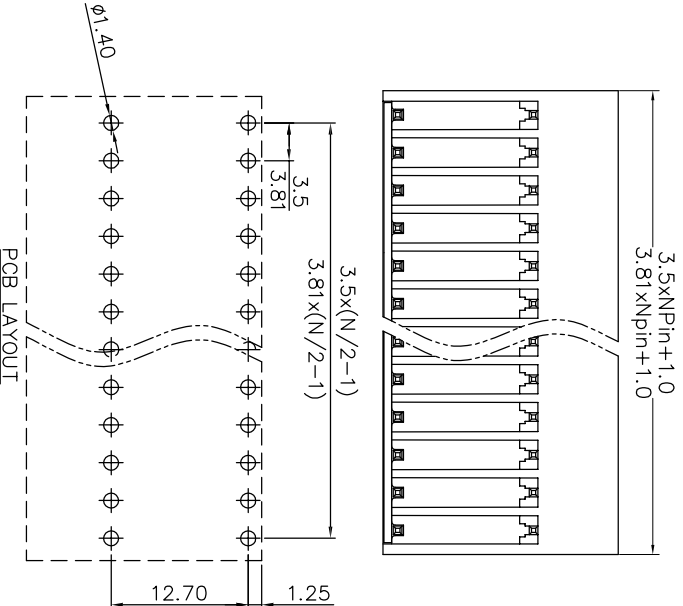

Housing Material(塑件): PA66 (UL94 V-0)  
 Contact(端子): Brass, Tin plating(黄铜镀锡)

PITCH RANGE		NOMINAL DIMENSION RANGE					
IN MM		IN MM		IN MM		IN MM	
OVER	TO	OVER	TO	OVER	TO	OVER	TO
6	10	30	60	100	100	150	150
10	24	60	100	150	150	150	150
±0.10	±0.15	±0.25	±0.30	±0.50	±0.70	±1.00	±1.00

## Ordering Information

JL15EDGRH - XXX XX X X 1

Pitch  
 350=3.50PH  
 381=3.81PH

No. of pins  
 2P~24P

Housing Color  
 B=Black  
 G=Green  
 U=Blue  
 R=Red  
 W=White  
 Y=Yellow  
 O=Orange  
 E=Grey

Packing  
 0=Pe bog  
 T=Tube  
 A=Troy

OPERATION		DRAW		SCALE		FIT		PART NO.	
XX	±0.30	yiyusheng	2020.03.13	UNIT	mm	A4	1/1	JL15EDGRH-XXXXXXX1	
X.XX	±0.20	CHECK		SIZE	A4				
X:XXX	±0.10			SHEET	1/1				
Angle	±3°	APPROVE		PROJ.					
DIM	TOL								