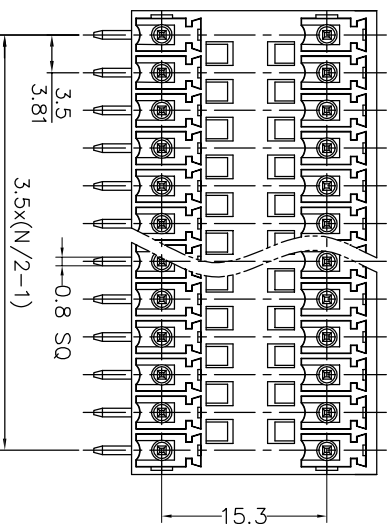

Housing Material(塑件): PA66 (UL94 V-0)  
 Contact(端子): Brass, Tin plating(黄铜镀锡)

PITCH RANGE		NOMINAL DIMENSION RANGE					
IN MM		IN MM		IN MM		IN MM	
OVER	TO	OVER	TO	OVER	TO	OVER	TO
6	10	30	60	100	100	150	150
10	24	60	100	150	150	150	150
±0.10	±0.15	±0.25	±0.30	±0.50	±0.70	±1.00	±1.00

## Ordering Information

JL15EDGRH - XXX XX X X 1

Pitch  
 350=3.50PH  
 381=3.81PH

No. of pins  
 2P~24P

Housing Color  
 B=Black  
 G=Green  
 U=Blue  
 R=Red  
 W=White  
 Y=Yellow  
 O=Orange  
 E=Grey

Packing  
 0=Pe bog  
 T=Tube  
 A=Troy

OPERATION		DRAW		SCALE		FIT		PART NO.	
XX	±0.30	yiyusheng	2020.03.13	UNIT	mm	A4	1/1	JL15EDGRH-XXXXXXX1	
X.XX	±0.20	CHECK		SIZE	A4				
X:XXX	±0.10			SHEET	1/1				
Angle	±3°	APPROVE		PROJ.					
DIM	TOL								