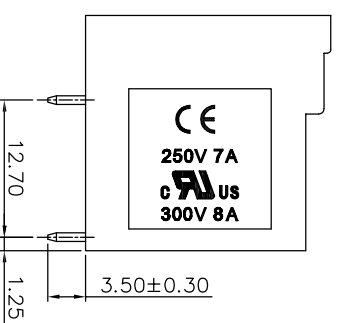

## SPECIFICATIONS

Rated(额定参数): 300V,8A  
 Dielectric strength(抗电强度): AC:1500V/1 Minute  
 Insulation Resistance(绝缘电阻):1000MΩ Min  
 Contact Resistance(接触电阻):20mΩ Max  
 Temp. range(操作温度): -40℃~+105℃  
 MAX Soldering(瞬时温度):+250℃,5s

Housing Material(塑件): PA66 (UL94 V-0)  
 Contact(端子): Brass, Tin plating(黄铜镀锡)

PITCH RANGE		NOMINAL DIMENSION RANGE					
IN MM		IN MM		IN MM		IN MM	
OVER	TO	OVER	TO	OVER	TO	OVER	TO
6	10	30	60	100	100	150	150
10	24	60	100	150	150	150	150
±0.10	±0.15	±0.25	±0.30	±0.50	±0.70	±1.00	±1.00

## Ordering Information

JL15EDGRH - XXX XX X X 1

Pitch  
 350=3.50PH  
 381=3.81PH

No. of pins  
 2P~24P

Housing Color  
 B=Black  
 G=Green  
 U=Blue  
 R=Red  
 W=White  
 Y=Yellow  
 O=Orange  
 E=Grey