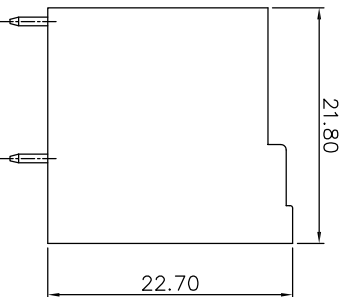

Housing Material(塑件): PA66 (UL94 V-0)  
 Contact(端子): Brass, Tin plating(黄铜镀锡)

PITCH RANGE		NOMINAL DIMENSION RANGE					
IN MM		IN MM		IN MM		IN MM	
OVER	TO	OVER	TO	OVER	TO	OVER	TO
6	10	30	60	100	100	150	150
10	24	60	100	150	150	150	150
±0.10	±0.15	±0.25	±0.30	±0.50	±0.70	±1.00	±1.00