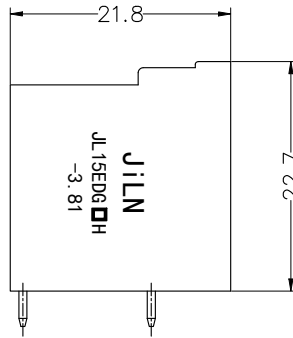

REVISION RECORD				
REV	ECN	DESCRIPTION	DRFT	DATE
B1		改字码	LLC	24.02.20

NOTES1:

UL Standard

- 1.Rated voltage/current : 300V / 8A
- 2.Withstanding voltage : AC1500V/1Min.
- 3.Insulation Resistance : 1000MΩ Min
- 4.Contact Resistance : 20mΩ Max

IEC Standard

1. Pollution degree	2	2	3
Overvoltage category	II	III	III
Rate impulse voltage(KV)	2.5KV	2.5KV	2.5KV
Rate voltage(V)	320V	250V	160V
Rate current(A)	5A		

NOTES2:

- 1.Dimension shall be interpreted per ASME Y14.5-2009
- 2.Pitch : 3.81mm, Poles : N=4~48P
- 3.Operating temperature: -40°C~+105°C
- 4.Undimensioned tolerances:

Pitch range in mm		Nominal dimension range in mm						-	∩	□
TO	Over	Over	Over	Over	Over	Over	0.1/10			
6	6 TO 10	10 TO 24	30 TO 30	30 TO 60	60 TO 100	100 TO 150	∠			
±0.15	±0.20	±0.30	±0.30	±0.50	±0.70	±1.00	±1.30	±2°		

5.RoHS Compliance

Ordering Information

JL15EDGRH - 381 XX G 01

Pitch

381=3.81PH

No.of pins

2P~24P

Housing Color

B=Black
G=Green
U=Blue
R=Red
W=White
Y=Yellow
O=Orange
E=Grey

Packing

O=Pe bag
A=Tray
T=Tube

PCB LAYOUT

DRAW	LLC	SCALE	FIT	JILN 东莞市锦凌电子有限公司 DONGGUAN JINLING ELECTRONIC CO.,LTD	
		UNIT	mm		
CHECK	CHEN. W	SIZE	A4		
APPROVE	GAO. YL	SHEET	1/1		
		PROJ.		PART NO.	JL15EDGRH-381XXG01
				TITLE:	JL15EDGRH-3.81-2XNP插拔式公座/弯脚/绿色