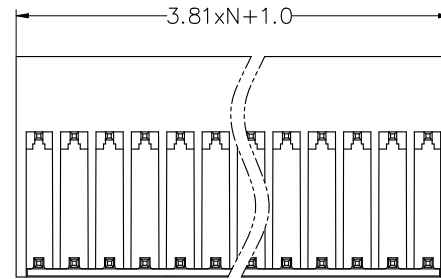

REVISION RECORD				
REV	ECN	DESCRIPTION	DRFT	DATE
B1		改字码	LLC	24.02.20

NOTES1:

UL Standard

- 1.Rated voltage/current : 300V / 8A
- 2.Withstanding voltage : AC1500V/1Min.
- 3.Insulation Resistance : 1000MΩ Min
- 4.Contact Resistance : 20mΩ Max

IEC Standard

1. Pollution degree	2	2	3
Overvoltage category	II	III	III
Rate impulse voltage(KV)	2.5KV	2.5KV	2.5KV
Rate voltage(V)	320V	250V	160V
Rate current(A)	5A		

NOTES2:

- 1.Dimension shall be interpreted per ASME Y14.5-2009
- 2.Pitch : 3.81mm, Poles : N=4~48P
- 3.Operating temperature: -40°C~+105°C
- 4.Undimensioned tolerances:

Pitch range in mm		Nominal dimension range in mm						-	∩	□
TO	Over	Over	Over	Over	Over	Over	0.1/10			
6	6 TO 10	10 TO 24	30 TO 30	30 TO 60	60 TO 100	100 TO 150	∠			
±0.15	±0.20	±0.30	±0.30	±0.50	±0.70	±1.00	±1.30	±2°		

5.RoHS Compliance

Ordering Information

JL15EDGRH - 381 XX G 01

Pitch

381=3.81PH

No.of pins

2P~24P

Housing Color

B=Black
G=Green
U=Blue
R=Red
W=White
Y=Yellow
O=Orange
E=Grey

Packing

O=Pe bag
A=Tray
T=Tube

PCB LAYOUT

DRAW	LLC	SCALE	FIT	JILN 东莞市锦凌电子有限公司 DONGGUAN JINLING ELECTRONIC CO.,LTD	
		UNIT	mm		
CHECK	CHEN. W	SIZE	A4		
APPROVE	GAO. YL	SHEET	1/1		
		PROJ.		PART NO.	JL15EDGRH-381XXG01
				TITLE:	JL15EDGRH-3.81-2XNP插拔式公座/弯脚/绿色