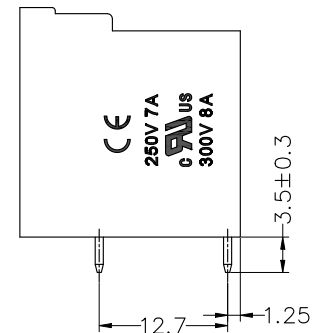

5.RoHS Compliance

Ordering Information

JL15EDGRH - 381 XX G 01

Pitch

381=3.81PH

No.of pins

2P~24P

Housing Color

B=Black
G=Green
U=Blue
R=Red
W=White
Y=Yellow
O=Orange
E=Grey

Packing

O=Pe bag
A=Tray
T=Tube

PCB LAYOUT

DRAW	LLC	SCALE	FIT	 JILN 东莞市锦凌电子有限公司 DONGGUAN JINLING ELECTRONIC CO.,LTD	
		UNIT	mm		
CHECK	CHEN. W	SIZE	A4		
APPROVE	GAO. YL	SHEET	1/1		
		PROJ.		PART NO.	JL15EDGRH-381XXG01
				TITLE:	JL15EDGRH-3.81-2XNP插拔式公座/弯脚/绿色