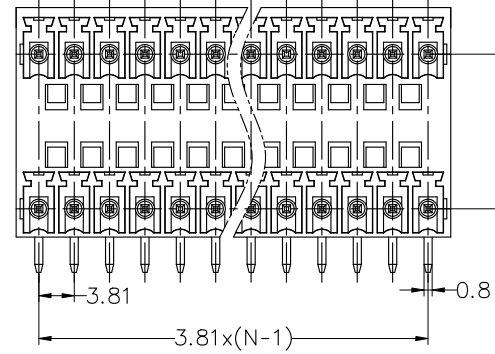

Pitch range in mm		Nominal dimension range in mm						-	∩	□
TO	Over	Over	Over	Over	Over	Over	0.1/10			
6	6 TO 10	10 TO 24	30 TO 30	30 TO 60	60 TO 100	100 TO 150	∠			
±0.15	±0.20	±0.30	±0.30	±0.50	±0.70	±1.00	±1.30	±2°		

5.RoHS Compliance

Ordering Information

JL15EDGRH - 381 XX G 01

Pitch

381=3.81PH

No.of pins

2P~24P

Housing Color

B=Black
G=Green
U=Blue
R=Red
W=White
Y=Yellow
O=Orange
E=Grey

Packing

O=Pe bag
A=Tray
T=Tube

PCB LAYOUT

DRAW	LLC	SCALE	FIT	 JILN 东莞市锦凌电子有限公司 DONGGUAN JINLING ELECTRONIC CO.,LTD	
		UNIT	mm		
CHECK	CHEN. W	SIZE	A4		
APPROVE	GAO. YL	SHEET	1/1		
		PROJ.		PART NO.	JL15EDGRH-381XXG01
				TITLE:	JL15EDGRH-3.81-2XNP插拔式公座/弯脚/绿色