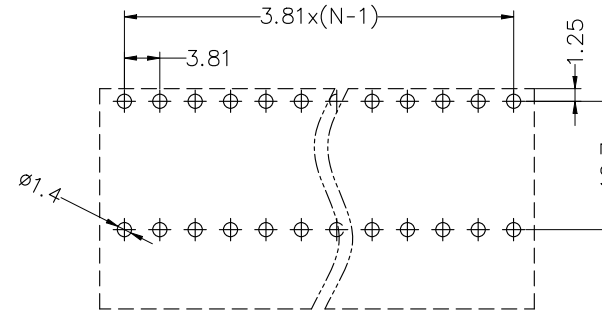

REVISION RECORD				
REV	ECN	DESCRIPTION	DRFT	DATE
B1		改字码	LLC	24.02.20

NOTES1:

UL Standard

- 1.Rated voltage/current : 300V / 8A
- 2.Withstanding voltage : AC1500V/1Min.
- 3.Insulation Resistance : 1000MΩ Min
- 4.Contact Resistance : 20mΩ Max

IEC Standard

1. Pollution degree	2	2	3
Overvoltage category	II	III	III
Rate impulse voltage(KV)	2.5KV	2.5KV	2.5KV
Rate voltage(V)	320V	250V	160V
Rate current(A)	5A		

NOTES2:

- 1.Dimension shall be interpreted per ASME Y14.5-2009
- 2.Pitch : 3.81mm, Poles : N=4~48P
- 3.Operating temperature: -40°C~+105°C
- 4.Undimensioned tolerances:

Pitch range in mm		Nominal dimension range in mm						-	∩	□
TO	Over	Over	Over	Over	Over	Over	0.1/10			
6	6 TO 10	10 TO 24	30 TO 30	30 TO 60	60 TO 100	100 TO 150	∠			
±0.15	±0.20	±0.30	±0.30	±0.50	±0.70	±1.00	±1.30	±2°		

5.RoHS Compliance

Ordering Information

JL15EDGRH - 381 XX G 01

Pitch

381=3.81PH

No.of pins

2P~24P

Housing Color

B=Black
G=Green
U=Blue
R=Red
W=White
Y=Yellow
O=Orange
E=Grey

Packing

O=Pe bag
A=Tray
T=Tube

PCB LAYOUT

DRAW	LLC	SCALE	FIT	JILN 东莞市锦凌电子有限公司 DONGGUAN JINLING ELECTRONIC CO.,LTD	
		UNIT	mm		
CHECK	CHEN. W	SIZE	A4		
APPROVE	GAO. YL	SHEET	1/1		
		PROJ.		PART NO.	JL15EDGRH-381XXG01
				TITLE:	JL15EDGRH-3.81-2XNP插拔式公座/弯脚/绿色