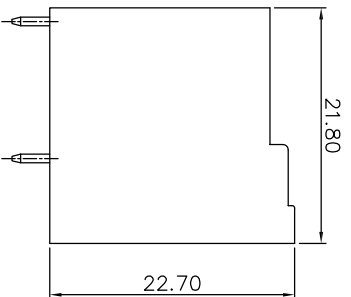

Housing Material(塑件): PA66 (UL94 V-0)  
 Contact(端子): Brass, Tin plating(黄铜镀锡)

PITCH RANGE		NOMINAL DIMENSION RANGE					
IN MM		IN MM		IN MM		IN MM	
OVER	TO	OVER	TO	OVER	TO	OVER	TO
6	10	30	60	100	100	150	150
10	24	60	100	150	150	150	150
±0.10	±0.15	±0.25	±0.30	±0.50	±0.70	±1.00	±1.00