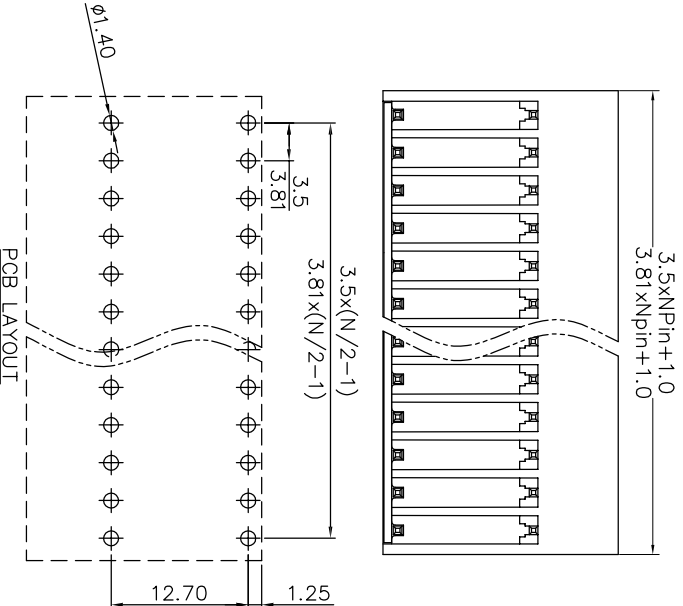

Housing Material(塑件): PA66 (UL94 V-0)  
 Contact(端子): Brass, Tin plating(黄铜镀锡)

PITCH RANGE		NOMINAL DIMENSION RANGE					
IN MM		IN MM		IN MM		IN MM	
OVER	TO	OVER	TO	OVER	TO	OVER	TO
6	10	30	60	100	100	150	150
10	24	60	100	150	150	150	150
±0.10	±0.15	±0.25	±0.30	±0.50	±0.70	±1.00	±1.00

## Ordering Information

JL15EDGRH - XXX XX X X 1

Pitch  
 350=3.50PH  
 381=3.81PH

No. of pins  
 2P~24P

Housing Color  
 B=Black  
 G=Green  
 U=Blue  
 R=Red  
 W=White  
 Y=Yellow  
 O=Orange  
 E=Grey

Packing  
 0=Pe bog  
 T=Tube  
 A=Troy

OPERATION		DRAW		SCALE		FIT		PART NO.	
XX	±0.30	yiyusheng	2020.03.13	UNIT	mm	A4	1/1	JL15EDGRH-XXXXXXX1	
X.XX	±0.20	CHECK		SIZE	A4				
X:XXX	±0.10	APPROVE		SHEET	1/1				
Angle	±3°			PROJ.					
DIM	TOL	CHANGE							
REV	DATE	MODIFICATION DESCRIPTION							
1	2020.03.13	NEW DRAWING							
1									