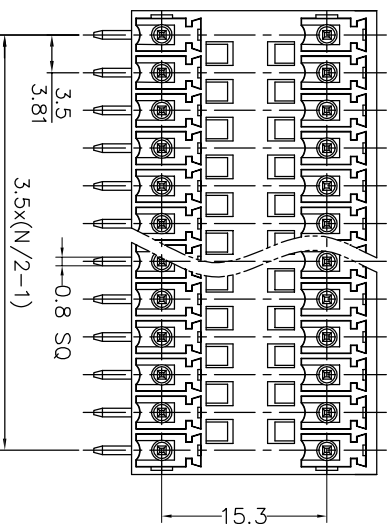

Housing Material(塑件): PA66 (UL94 V-0)  
 Contact(端子): Brass, Tin plating(黄铜镀锡)

PITCH RANGE		NOMINAL DIMENSION RANGE					
IN MM		IN MM		IN MM		IN MM	
OVER	TO	OVER	TO	OVER	TO	OVER	TO
6	10	30	60	100	100	150	150
10	24	60	100	150	150	150	150
±0.10	±0.15	±0.25	±0.30	±0.50	±0.70	±1.00	±1.00

## Ordering Information

JL15EDGRH - XXX XX X X 1

Pitch  
 350=3.50PH  
 381=3.81PH

No. of pins  
 2P~24P

Housing Color  
 B=Black  
 G=Green  
 U=Blue  
 R=Red  
 W=White  
 Y=Yellow  
 O=Orange  
 E=Grey

Packing  
 0=Pe bog  
 T=Tube  
 A=Troy

OPERATION		DRAW		SCALE		FIT		PART NO.	
XX	±0.30	yiyusheng	2020.03.13	UNIT	mm	A4	1/1	JL15EDGRH-XXXXXXX1	
X.XX	±0.20	CHECK		SIZE	A4				
X:XXX	±0.10	APPROVE		SHEET	1/1				
Angle	±3°			PROJ.					
DIM	TOL	CHANGE							
REV	DATE	MODIFICATION DESCRIPTION							
1	2020.03.13	NEW DRAWING							
1									