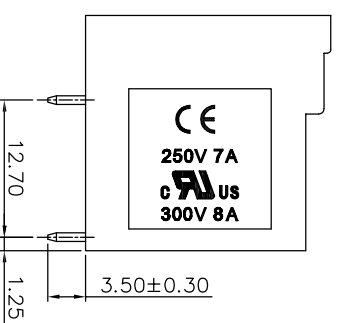

## SPECIFICATIONS

Rated(额定参数): 300V,8A  
 Dielectric strength(抗电强度): AC:1500V/1 Minute  
 Insulation Resistance(绝缘电阻):1000MΩ Min  
 Contact Resistance(接触电阻):20mΩ Max  
 Temp. range(操作温度): -40℃~+105℃  
 MAX Soldering(瞬时温度):+250°C,5s

Housing Material(塑件): PA66 (UL94 V-0)  
 Contact(端子): Brass, Tin plating(黄铜镀锡)

PITCH RANGE		NOMINAL DIMENSION RANGE					
IN MM		IN MM		IN MM		IN MM	
OVER	TO	OVER	TO	OVER	TO	OVER	TO
6	10	30	60	100	100	150	150
10	24	60	100	150	150	150	150
±0.10	±0.15	±0.25	±0.30	±0.50	±0.70	±1.00	±1.00

## Ordering Information

JL15EDGRH - XXX XX X X 1

Pitch  
 350=3.50PH  
 381=3.81PH

No. of pins  
 2P~24P

Housing Color  
 B=Black  
 G=Green  
 U=Blue  
 R=Red  
 W=White  
 Y=Yellow  
 O=Orange  
 E=Grey