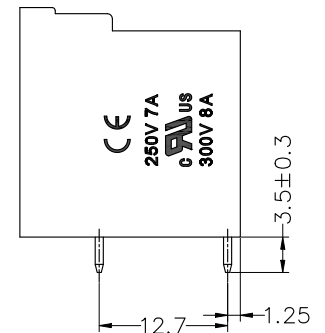

5.RoHS Compliance

Ordering Information

JL15EDGRH - 381 XX G 01

Pitch

381=3.81PH

No.of pins

2P~24P

Housing Color

B=Black
G=Green
U=Blue
R=Red
W=White
Y=Yellow
O=Orange
E=Grey

Packing

O=Pe bag
A=Tray
T=Tube

PCB LAYOUT

DRAW	LLC	SCALE	FIT	 东莞市锦凌电子有限公司 DONGGUAN JINLING ELECTRONIC CO.,LTD	
		UNIT	mm		
CHECK	CHEN. W	SIZE	A4		
		SHEET	1/1		
APPROVE	GAO. YL	PROJ.		PART NO.	JL15EDGRH-381XXG01
		TITLE:	JL15EDGRH-3.81-2XNP插拔式公座/弯脚/绿色		