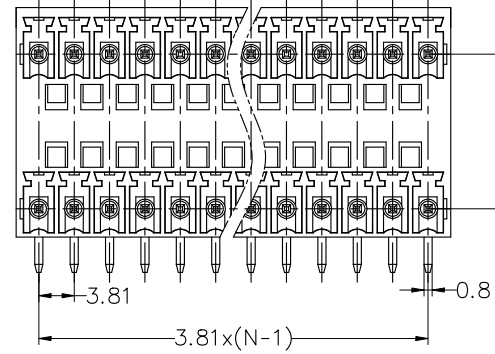

Pitch range in mm		Nominal dimension range in mm						-	∩	□
TO	Over	Over	Over	Over	Over	Over	0.1/10			
6	6 TO 10	10 TO 24	30 TO 30	30 TO 60	60 TO 100	100 TO 150	∠			
±0.15	±0.20	±0.30	±0.30	±0.50	±0.70	±1.00	±1.30	±2°		

5.RoHS Compliance

Ordering Information

JL15EDGRH - 381 XX G 01

Pitch

381=3.81PH

No.of pins

2P~24P

Housing Color

B=Black
G=Green
U=Blue
R=Red
W=White
Y=Yellow
O=Orange
E=Grey

Packing

O=Pe bag
A=Tray
T=Tube

PCB LAYOUT

DRAW	LLC	SCALE	FIT	 东莞市锦凌电子有限公司 DONGGUAN JINLING ELECTRONIC CO.,LTD	
		UNIT	mm		
CHECK	CHEN. W	SIZE	A4		
		SHEET	1/1		
APPROVE	GAO. YL	PROJ.		PART NO.	JL15EDGRH-381XXG01
		TITLE:	JL15EDGRH-3.81-2XNP插拔式公座/弯脚/绿色		