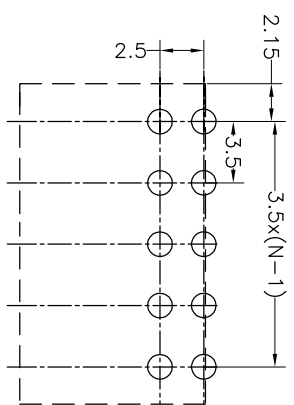

NOTES2:

1. Dimension shall be interpreted per ASME Y14.5-2009  
 2. Pitch : 3.50mm, Poles : N=02~24P  
 3. Operating temperature: -40°C~+105°C  
 4. Undimensioned tolerances:

Pitch range in mm	Nominal dimension range in mm					
	Over	Over	Over	Over	Over	Over
6	10	30	60	100	150	0.1/10
10	10	30	60	100	150	<
24	30	60	100	150		
±0.15±0.20±0.30±0.30±0.50±0.70±1.00±1.30						±2'

# Ordering Information

**JL15EDGRHC - 350 XX B 02**

REVISION RECORD				
REV	ECN	DESCRIPTION	DRFT	DATE
A0		NEW		21.11.5

Recommended P.C.B Layout(Top Side)

DRAW	SHUANGPING ZHENG		SCALE	FIT	PART NO.	TITLE:
	CHECK	LICHAO LIU	UNIT	mm		
APPROVE	YONGLANG GAO		SIZE	A4	JL15EDGRHC-THR-3.5-2XN 插拔式公座/黑色/PC3.0	DONGGUAN JINLING ELECTRONIC CO., LTD
			SHEET	1/1		
			PROJ.			