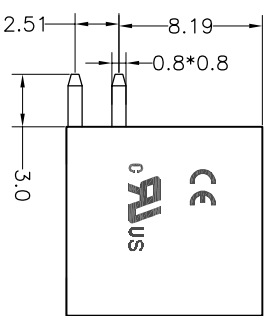

NOTES2:

1. Dimension shall be interpreted per ASME Y14.5-2009  
 2. Pitch : 3.50mm, Poles : N=02~24P  
 3. Operating temperature: -40°C~+105°C  
 4. Undimensioned tolerances:

Pitch range in mm	Nominal dimension range in mm					
	Over	Over	Over	Over	Over	Over
6	10	30	60	100	150	0.1/10
10	10	30	60	100	150	<
24	30	60	100	150		
±0.15±0.20±0.30±0.30±0.50±0.70±1.00±1.30						±2'

# Ordering Information

**JL15EDGRHC - 350 XX B 02**

REVISION RECORD				
REV	ECN	DESCRIPTION	DRFT	DATE
A0		NEW		21.11.5

Recommended P.C.B Layout(Top Side)

DRAW	SHUANGPING ZHENG		SCALE	FIT	PART NO.	TITLE:
	CHECK	LICHAO LIU	UNIT	mm		
APPROVE	YONGLANG GAO		SIZE	A4	JL15EDGRHC-THR-3.5-2XN 插拔式公座/黑色/PC3.0	DONGGUAN JINLING ELECTRONIC CO., LTD
			SHEET	1/1		
			PROJ.			