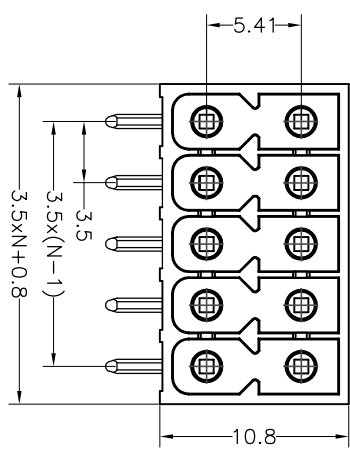

NOTES2:

1. Dimension shall be interpreted per ASME Y14.5-2009  
 2. Pitch : 3.50mm, Poles : N=02~24P  
 3. Operating temperature: -40°C~+105°C  
 4. Undimensioned tolerances:

Pitch range in mm	Nominal dimension range in mm					
	Over	Over	Over	Over	Over	Over
6	10	30	60	100	150	0.1/10
10	10	30	60	100	150	<
24	30	60	100	150		
±0.15±0.20±0.30±0.30±0.50±0.70±1.00±1.30						±2'

# Ordering Information

**JL15EDGRHC - 350 XX B 02**

REVISION RECORD				
REV	ECN	DESCRIPTION	DRFT	DATE
A0		NEW		21.11.5

Recommended P.C.B Layout(Top Side)

DRAW	SHUANGPING ZHENG		SCALE	FIT	PART NO.	TITLE:
	CHECK	LICHAO LIU	UNIT	mm		
APPROVE	YONGLANG GAO		SIZE	A4	JL15EDGRHC-THR-3.5-2XN 插拔式公座/黑色/PC3.0	DONGGUAN JINLING ELECTRONIC CO., LTD
			SHEET	1/1		
			PROJ.			