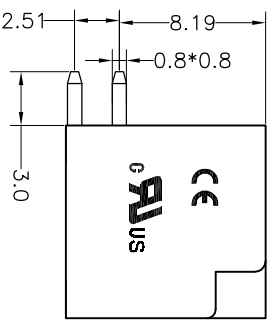

SPECIFICATIONS

Rated (额定参数): 300V,8A
 Dielectric strength(抗电强度): AC1600V/1 Minute
 Insulation Resistance(绝缘电阻):1000MΩ Min
 Contact Resistance(接触电阻):20mΩ Max
 Temp. range(操作温度): -40℃~+105℃
 MAX Soldering(瞬时温度):+260℃,5s

Housing Material(塑件): LCP (UL94 V-0)
 Contact(端子): Brass, Tin plating(黄铜镀锡)

PITCH RANGE		NOMINAL DIMENSION RANGE				
IN MM	OVER	IN MM	OVER	OVER	OVER	OVER
TO 6	6 TO 10	10 TO 24	30 TO 60	60 TO 100	100 TO 150	OVER 150
±0.10	±0.15	±0.25	±0.30	±0.30	±0.50	±0.70
						±1.00

Ordering Information

JL15EDGRHCM - 350 XX B 0 1

Recommended P.C.B Layout(Top Side)

REVISION RECORD				
REV	ECN	DESCRIPTION	DRFT	DATE
A0		NEW		21.08.16

DRAW	SHUANGPING ZHENG		SCALE	FIT	PART NO.	JL15EDGRHCM-350XXB01
	CHECK	LICHAO LIU	UNIT	mm		
APPROVE	YONGLANG GAO		SIZE	A4	TITLE:	JL15EDGRHCM-350XXB01
			SHEET	1/1		JL15EDGRHCM-350XXB01
			PROJ.			JL15EDGRHCM-350XXB01