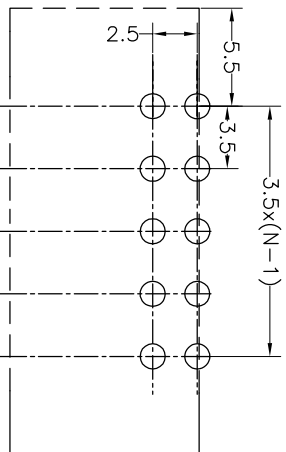

Housing Material(塑件): LCP (UL94 V-0)
 Contact(端子): Brass, Tin plating(黄铜镀锡)

PITCH RANGE		NOMINAL DIMENSION RANGE				
IN MM	OVER	IN MM	OVER	OVER	OVER	OVER
TO 6	6 TO 10	10 TO 24	30 TO 60	60 TO 100	100 TO 150	OVER 150
±0.10	±0.15	±0.25	±0.30	±0.30	±0.50	±0.70
						±1.00

Ordering Information

JL15EDGRHCM - 350 XX B 0 1

Recommended P.C.B Layout(Top Side)

REVISION RECORD				
REV	ECN	DESCRIPTION	DRFT	DATE
A0		NEW		21.08.16

DRAW	SHUANGPING ZHENG		SCALE	FIT	PART NO.	JL15EDGRHCM-350XXB01
	CHECK	LICHAO LIU	UNIT	mm		
APPROVE	YONGLANG GAO		SIZE	A4	TITLE:	JL15EDGRHCM-350XXB01
			SHEET	1/1		JL15EDGRHCM-350XXB01
			PROJ.			JL15EDGRHCM-350XXB01