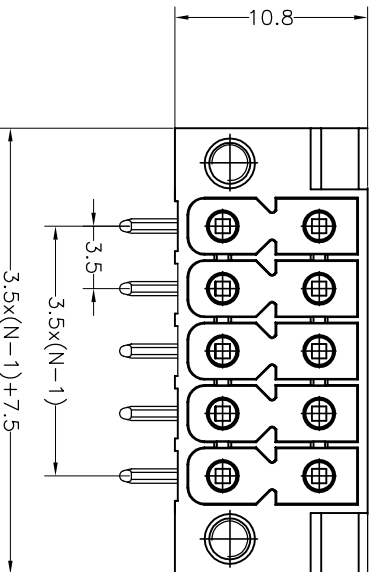

SPECIFICATIONS

Rated (额定参数): 300V,8A
 Dielectric strength(抗电强度): AC1600V/1 Minute
 Insulation Resistance(绝缘电阻):1000MΩ Min
 Contact Resistance(接触电阻):20mΩ Max
 Temp. range(操作温度): -40℃~+105℃
 MAX Soldering(瞬时温度):+260℃,5s

Housing Material(塑件): LCP (UL94 V-0)
 Contact(端子): Brass, Tin plating(黄铜镀锡)

PITCH RANGE		NOMINAL DIMENSION RANGE				
IN MM	OVER	IN MM	OVER	OVER	OVER	OVER
TO 6	6 TO 10	10 TO 24	30 TO 60	60 TO 100	100 TO 150	OVER 150
±0.10	±0.15	±0.25	±0.30	±0.30	±0.50	±0.70
						±1.00

Ordering Information

JL15EDGRHCM - 350 XX B 0 1

Recommended P.C.B Layout(Top Side)

REVISION RECORD				
REV	ECN	DESCRIPTION	DRFT	DATE
A0		NEW		21.08.16

DRAW	SHUANGPING ZHENG		SCALE	FIT	PART NO.	JL15EDGRHCM-350XXB01
	CHECK	LICHAO LIU	UNIT	mm		
APPROVE	YONGLANG GAO		SIZE	A4	TITLE:	JL15EDGRHCM-350XXB01
			SHEET	1/1		JL15EDGRHCM-350XXB01
			PROJ.			JL15EDGRHCM-350XXB01