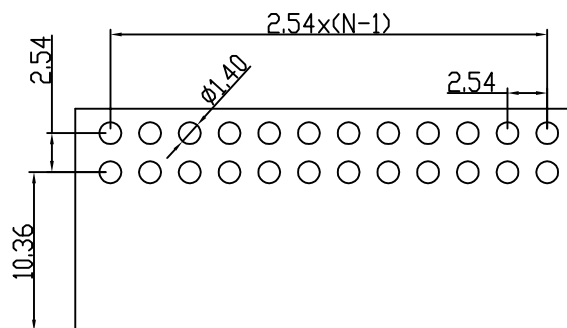

NOTES2:

- 1.Dimension shall be interpreted per ASME Y14.5-2009
- 2.Pitch : 2.54mm, Poles : N=04~48P
- 3.Operating temperature: -40°C~+105°C
- 4.Undimensioned tolerances:

Pitch range in mm		Nominal dimension range in mm					0.1/10	□
To	Over	To	Over	Over	Over			
6	10	6	10	30	60	100	150	
±0.15	±0.20	±0.30	±0.30	±0.50	±0.70	±1.00	±1.30	±2'

5.RoHS Compliance

Ordering Information

JL15EDGRHD-254 XX B 0 1

Pitch
254=2.54PH

No.of pins
4P~48P

Housing Color
B=Black
G=Green
U=Blue
R=Red
W=White
Y=Yellow
O=Orange
E=Grey

Packing
0=Pe bag
T=Tube
A=Tray

PCB LAYOUT