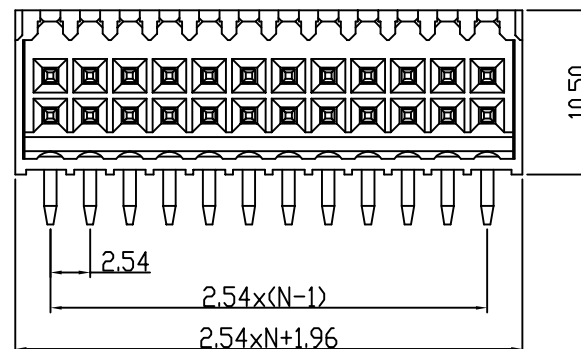

5.RoHS Compliance

Ordering Information

JL15EDGRHD-254 XX B 0 1

Pitch
254=2.54PH

No.of pins
4P~48P

Housing Color
B=Black
G=Green
U=Blue
R=Red
W=White
Y=Yellow
O=Orange
E=Grey

Packing
0=Pe bag
T=Tube
A=Tray

PCB LAYOUT