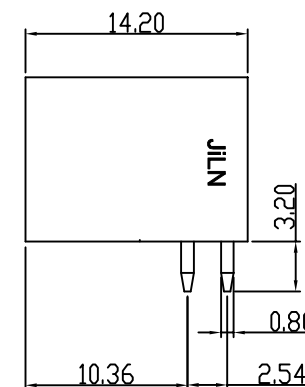

NOTES2:

- 1.Dimension shall be interpreted per ASME Y14.5-2009
- 2.Pitch : 2.54mm, Poles : N=04~48P
- 3.Operating temperature: -40°C~+105°C
- 4.Undimensioned tolerances:

Pitch range in mm		Nominal dimension range in mm					0.1/10	□
To	Over	To	Over	Over	Over			
6	10	6	10	30	60	100	150	
±0.15	±0.20	±0.30	±0.30	±0.50	±0.70	±1.00	±1.30	±2'

5.RoHS Compliance

Ordering Information

JL15EDGRHD-254 XX B 0 1

Pitch
254=2.54PH

No.of pins
4P~48P

Housing Color
B=Black
G=Green
U=Blue
R=Red
W=White
Y=Yellow
O=Orange
E=Grey

Packing
0=Pe bag
T=Tube
A=Tray

PCB LAYOUT

DRAW	SHUANGPING ZHENG	SCALE	FIT	东莞市锦凌电子有限公司 DONGGUAN JINLING ELECTRONIC CO.,LTD	
		UNIT	mm		
CHECK	LICHAO LIU	SIZE	A4		
		SHEET	1/1		
APPROVE	YONGLIANG GAO	PROJ.		PART NO.	JL15EDGRHD-254XXB01
		TITLE:	JL15EDGRHD-THR-2.54-2XNP插拔式公座/弯针/黑色		