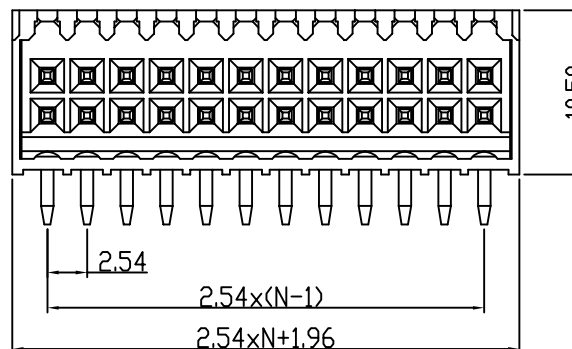

5.RoHS Compliance

Ordering Information

JL15EDGRHD-254 XX B 0 1

Pitch
254=2.54PH

No.of pins
4P~48P

Housing Color
B=Black
G=Green
U=Blue
R=Red
W=White
Y=Yellow
O=Orange
E=Grey

Packing
0=Pe bag
T=Tube
A=Tray

PCB LAYOUT