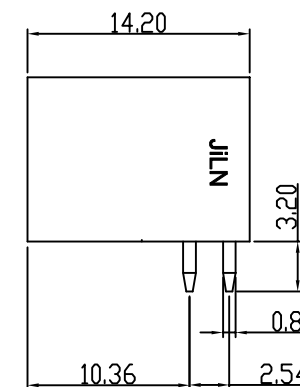

NOTES2:

- 1.Dimension shall be interpreted per ASME Y14.5-2009
- 2.Pitch : 2.54mm, Poles : N=04~48P
- 3.Operating temperature: -40°C~+105°C
- 4.Undimensioned tolerances:

Pitch range in mm		Nominal dimension range in mm					0.1/10	□
To	Over	To	Over	Over	Over			
6	10	6	10	30	60	100	150	±2'
±0.15	±0.20	±0.30	±0.30	±0.50	±0.70	±1.00	±1.30	

5.RoHS Compliance

Ordering Information

JL15EDGRHD-254 XX B 0 1

Pitch
254=2.54PH

No.of pins
4P~48P

Housing Color
B=Black
G=Green
U=Blue
R=Red
W=White
Y=Yellow
O=Orange
E=Grey

Packing
0=Pe bag
T=Tube
A=Tray

PCB LAYOUT

DRAW	SHUANGPING ZHENG	SCALE	FIT	东莞市锦凌电子有限公司 DONGGUAN JINLING ELECTRONIC CO.,LTD	
		UNIT	mm		
CHECK	LICHAO LIU	SIZE	A4		
		SHEET	1/1		
APPROVE	YONGLIANG GAO	PROJ.		PART NO.	JL15EDGRHD-254XXB01
		TITLE:	JL15EDGRHD-THR-2.54-2XNP插拔式公座/弯针/黑色		