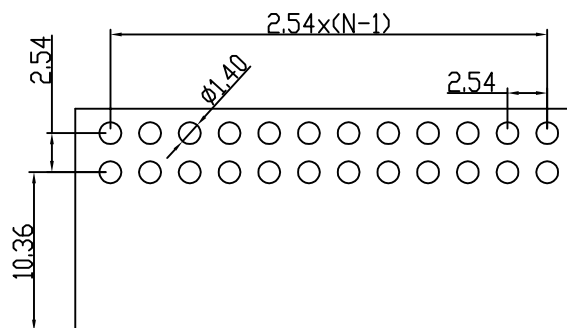

NOTES2:

- 1.Dimension shall be interpreted per ASME Y14.5-2009
- 2.Pitch : 2.54mm, Poles : N=04~48P
- 3.Operating temperature: -40°C~+105°C
- 4.Undimensioned tolerances:

Pitch range in mm		Nominal dimension range in mm					0.1/10	□
To	Over	To	Over	Over	Over			
6	10	6	10	30	60	100	150	±2'
±0.15	±0.20	±0.30	±0.30	±0.50	±0.70	±1.00	±1.30	

5.RoHS Compliance

Ordering Information

JL15EDGRHD-254 XX B 0 1

Pitch
254=2.54PH

No.of pins
4P~48P

Housing Color
B=Black
G=Green
U=Blue
R=Red
W=White
Y=Yellow
O=Orange
E=Grey

Packing
0=Pe bag
T=Tube
A=Tray

PCB LAYOUT