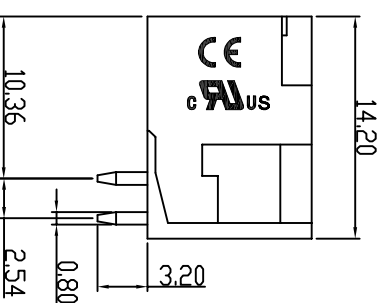

NOTES2:

- 1. Dimension shall be interpreted per ASME Y14.5-2009
- 2. Pitch : 2.54mm, Poles : N=04~48P
- 3. Operating temperature: -40°C~+105°C
- 4. Undimensioned tolerances:

Pitch range in mm	Nominal dimension range in mm				Tolerance
	Over	TO	TO	Over	
6	10	TO	30	Over	0.1/10
TO	TO	TO	TO	TO	≤
6	10	24	30	60	100
				100	150
±0.15	±0.20	±0.30	±0.30	±0.50	±1.00
				±1.30	±2°

5. RoHS Compliance

Ordering Information

JL15EDGRHDM-254 XX

B 0 1

PCB LAYOUT

REVISION RECORD				
REV	ECN	DESCRIPTION	DRFT	DATE
A0		NEW		21.12.15

DRAW	SHUANGPING ZHENG		SCALE	FIT	PART NO.	TITLE:
	CHECK	LICHAD LIU	UNIT	mm		
APPROVE	YONGLIANG GAO		SIZE	A4	JL15EDGRHDM-254XXB01	JL15EDGRHDM-254-2XNP插拔式公座黑色/带耳
			SHEET	1/1		
			PRD.J.			