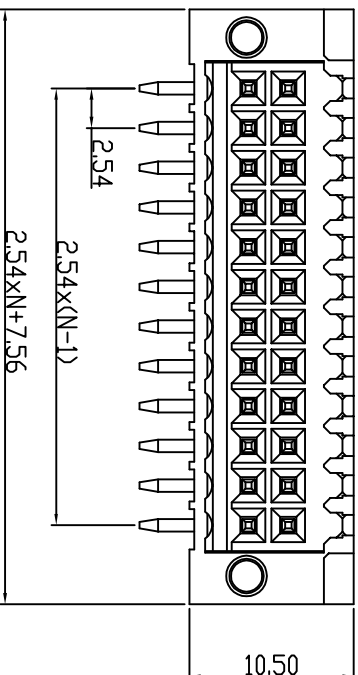

NOTES2:

- 1. Dimension shall be interpreted per ASME Y14.5-2009
- 2. Pitch : 2.54mm, Poles : N=04~48P
- 3. Operating temperature: -40°C~+105°C
- 4. Undimensioned tolerances:

Pitch range in mm	Nominal dimension range in mm				Tolerance
	Over	TO	TO	Over	
6	10	TO	30	Over	0.1/10
TO	TO	TO	TO	TO	≤
6	10	24	30	60	100
				100	150
±0.15	±0.20	±0.30	±0.30	±0.50	±1.00
				±1.30	±2°

5. RoHS Compliance

Ordering Information

JL15EDGRHDM-254 XX

B 0 1

PCB LAYOUT

REVISION RECORD				
REV	ECN	DESCRIPTION	DRFT	DATE
A0		NEW		21.12.15

DRAW	SHUANGPING ZHENG		SCALE	FIT	PART NO.	TITLE:
	CHECK	LICHAD LIU	UNIT	mm		
APPROVE	YONGLIANG GAO		SIZE	A4	JL15EDGRHDM-254XXB01	JL15EDGRHDM-254-2XNP插拔式公座黑色/带耳
			SHEET	1/1		
			PRD.J.			