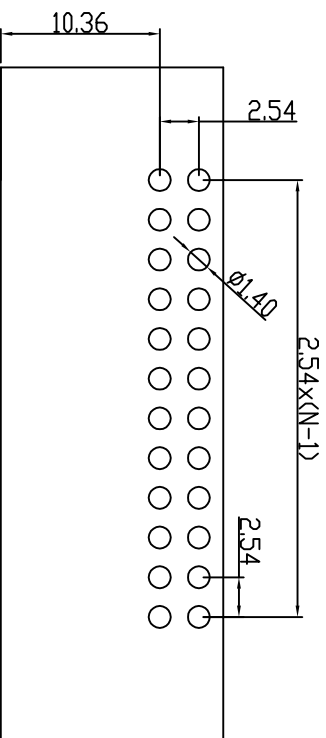

NOTES2:

- 1. Dimension shall be interpreted per ASME Y14.5-2009
- 2. Pitch : 2.54mm, Poles : N=04~48P
- 3. Operating temperature: -40°C~+105°C
- 4. Undimensioned tolerances:

Pitch range in mm	Nominal dimension range in mm				Tolerance
	Over	TO	TO	Over	
6	10	TO	30	Over	0.1/10
TO	TO	TO	TO	TO	≤
6	10	24	30	60	100
				100	150
±0.15	±0.20	±0.30	±0.30	±0.50	±1.00
				±1.30	±2°

5. RoHS Compliance

Ordering Information

JL15EDGRHDM-254 XX

B 0 1

PCB LAYOUT

REVISION RECORD				
REV	ECN	DESCRIPTION	DRFT	DATE
A0		NEW		21.12.15

DRAW	SHUANGPING ZHENG		SCALE	FIT	PART NO.	TITLE:
	CHECK	LICHAD LIU	UNIT	mm		
APPROVE	YONGLIANG GAO		SIZE	A4	JL15EDGRHDM-254XXB01	JL15EDGRHDM-254-2XNP插拔式公座黑色/带耳
			SHEET	1/1		
			PRD.J.			