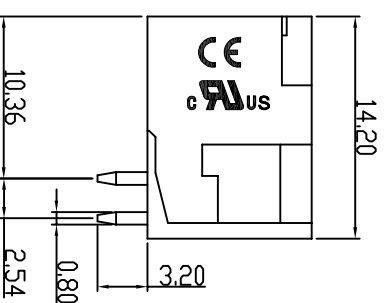

NOTES2:

- 1. Dimension shall be interpreted per ASME Y14.5-2009
- 2. Pitch : 2.54mm, Poles : N=04~48P
- 3. Operating temperature: -40°C~+105°C
- 4. Undimensioned tolerances:

Pitch range in mm	Nominal dimension range in mm				Tolerance
	Over	TO	TO	Over	
6	10	TO	TO	150	0.1/10
10	24	30	60	100	≤
±0.15	±0.20	±0.30	±0.30	±0.50	±1.00
					±1.30

5. RoHS Compliance

Ordering Information

JL15EDGRHDM-254 XX

B 0 1

PCB LAYOUT

REVISION RECORD				
REV	ECN	DESCRIPTION	DRFT	DATE
A0		NEW		21.12.15

DRAW	SHUANGPING ZHENG		SCALE	FIT	PART NO.	TITLE:
	CHECK	LICHAD LIU	UNIT	mm		
APPROVE	YONGLIANG GAO		SIZE	A4	JL15EDGRHDM-254XXB01	JL15EDGRHDM-254-2XNP插拔式公座黑色/带耳
			SHEET	1/1		
			PRD.J.			