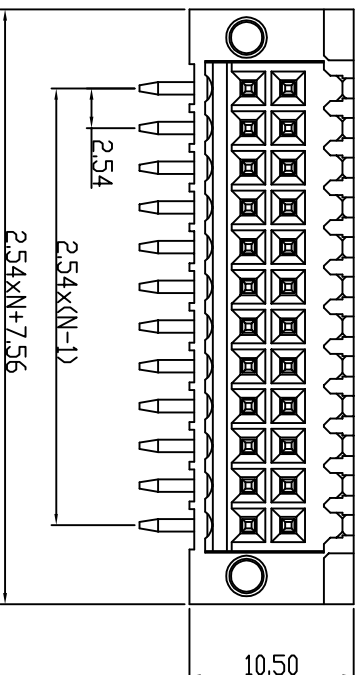

NOTES2:

- 1. Dimension shall be interpreted per ASME Y14.5-2009
- 2. Pitch : 2.54mm, Poles : N=04~48P
- 3. Operating temperature: -40°C~+105°C
- 4. Undimensioned tolerances:

Pitch range in mm	Nominal dimension range in mm				Tolerance
	Over	TO	TO	Over	
6	10	TO	TO	150	0.1/10
10	24	30	60	100	≤
±0.15	±0.20	±0.30	±0.30	±0.50	±1.00
					±1.30

5. RoHS Compliance

Ordering Information

JL15EDGRHDM-254 XX

B 0 1

PCB LAYOUT

REVISION RECORD				
REV	ECN	DESCRIPTION	DRFT	DATE
A0		NEW		21.12.15

DRAW	SHUANGPING ZHENG		SCALE	FIT	PART NO.	TITLE:
	CHECK	LICHAD LIU	UNIT	mm		
APPROVE	YONGLIANG GAO		SIZE	A4	JL15EDGRHDM-254XXB01	JL15EDGRHDM-254-2XNP插拔式公座黑色/带耳
			SHEET	1/1		
			PRD.J.			