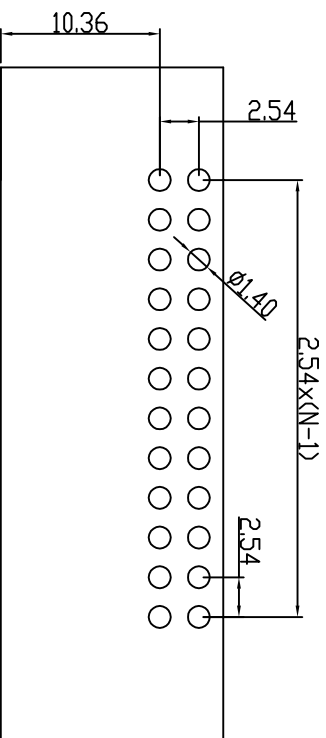

NOTES2:

- 1. Dimension shall be interpreted per ASME Y14.5-2009
- 2. Pitch : 2.54mm, Poles : N=04~48P
- 3. Operating temperature: -40°C~+105°C
- 4. Undimensioned tolerances:

Pitch range in mm	Nominal dimension range in mm				Tolerance
	Over	TO	TO	Over	
6	10	TO	TO	150	0.1/10
10	24	30	60	100	≤
±0.15	±0.20	±0.30	±0.30	±0.50	±1.00
					±1.30

5. RoHS Compliance

Ordering Information

JL15EDGRHDM-254 XX

B 0 1

PCB LAYOUT

REVISION RECORD				
REV	ECN	DESCRIPTION	DRFT	DATE
A0		NEW		21.12.15

DRAW	SHUANGPING ZHENG		SCALE	FIT	PART NO.	TITLE:
	CHECK	LICHAD LIU	UNIT	mm		
APPROVE	YONGLIANG GAO		SIZE	A4	JL15EDGRHDM-254XXB01	JL15EDGRHDM-254-2XNP插拔式公座黑色/带耳
			SHEET	1/1		
			PRD.J.			