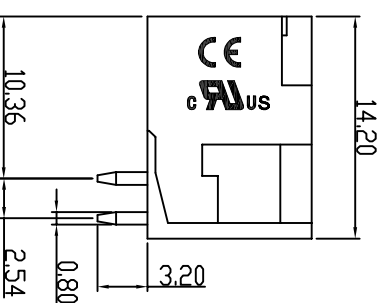

NOTES2:

- 1. Dimension shall be interpreted per ASME Y14.5-2009
- 2. Pitch : 2.54mm, Poles : N=04~48P
- 3. Operating temperature: -40°C~+105°C
- 4. Undimensioned tolerances:

Pitch range in mm	Nominal dimension range in mm				Tolerance		
	Over	TO	TO	Over			
6	10	TO	TO	150	0.1/10		
10	24	30	60	100	≤		
±0.15	±0.20	±0.30	±0.30	±0.50	±1.00	±1.30	±2°

5. RoHS Compliance

Ordering Information

JL15EDGRHDM-254 XX

B 0 1

PCB LAYOUT

REVISION RECORD			
REV	ECN	DESCRIPTION	DRFT DATE
A0		NEW	21.12.15

DRAW	SHUANGPING ZHENG		SCALE	FIT	PART NO.	TITLE:
	CHECK	LICHAO LIU	UNIT	mm		
APPROVE	YONGLIANG GAO		SIZE	A4	JL15EDGRHDM-254XXB01	JL15EDGRHDM-254-2XNP插拔式公座黑色/带耳
			SHEET	1/1		
			PRD.J.			