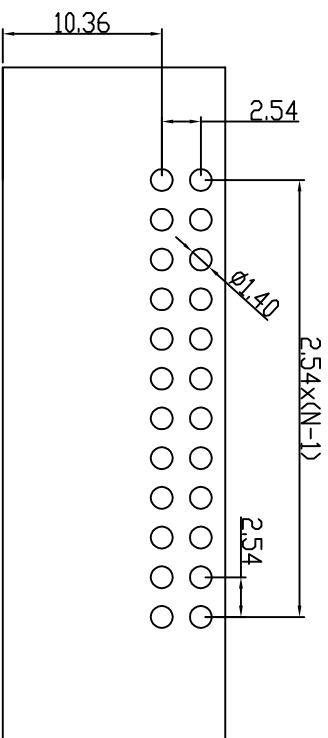

NOTES2:

- 1. Dimension shall be interpreted per ASME Y14.5-2009
- 2. Pitch : 2.54mm, Poles : N=04~48P
- 3. Operating temperature: -40°C~+105°C
- 4. Undimensioned tolerances:

Pitch range in mm	Nominal dimension range in mm				Tolerance		
	Over	TO	TO	Over			
6	10	TO	TO	150	0.1/10		
10	24	30	60	100	≤		
±0.15	±0.20	±0.30	±0.30	±0.50	±1.00	±1.30	±2°

5. RoHS Compliance

Ordering Information

JL15EDGRHDM-254 XX

B 0 1

PCB LAYOUT

REVISION RECORD			
REV	ECN	DESCRIPTION	DRFT DATE
A0		NEW	21.12.15

DRAW	SHUANGPING ZHENG		SCALE	FIT	PART NO.	TITLE:
	CHECK	LICHAO LIU	UNIT	mm		
APPROVE	YONGLIANG GAO		SIZE	A4	JL15EDGRHDM-254XXB01	JL15EDGRHDM-254-2XNP插拔式公座黑色/带耳
			SHEET	1/1		
			PRD.J.			