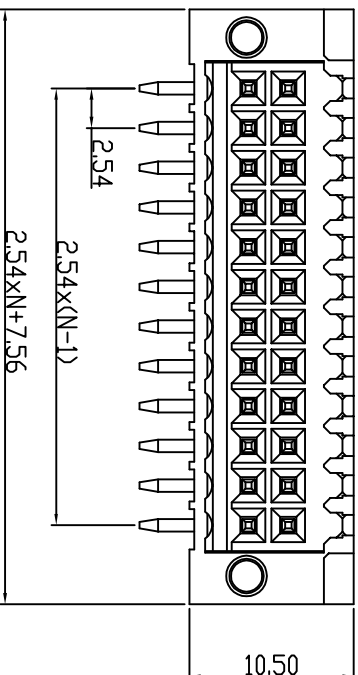

NOTES2:

- 1. Dimension shall be interpreted per ASME Y14.5-2009
- 2. Pitch : 2.54mm, Poles : N=04~48P
- 3. Operating temperature: -40°C~+105°C
- 4. Undimensioned tolerances:

Pitch range in mm	Nominal dimension range in mm				Tolerance		
	Over	TO	TO	Over			
6	10	TO	TO	150	0.1/10		
10	24	30	60	100	≤		
±0.15	±0.20	±0.30	±0.30	±0.50	±1.00	±1.30	±2°

5. RoHS Compliance

Ordering Information

JL15EDGRHDM-254 XX

B 0 1

PCB LAYOUT

REVISION RECORD			
REV	ECN	DESCRIPTION	DRFT DATE
A0		NEW	21.12.15

DRAW	SHUANGPING ZHENG		SCALE	FIT	PART NO.	TITLE:
	CHECK	LICHAO LIU	UNIT	mm		
APPROVE	YONGLIANG GAO		SIZE	A4	JL15EDGRHDM-254XXB01	JL15EDGRHDM-254-2XNP插拔式公座黑色/带耳
			SHEET	1/1		
			PRD.J.			