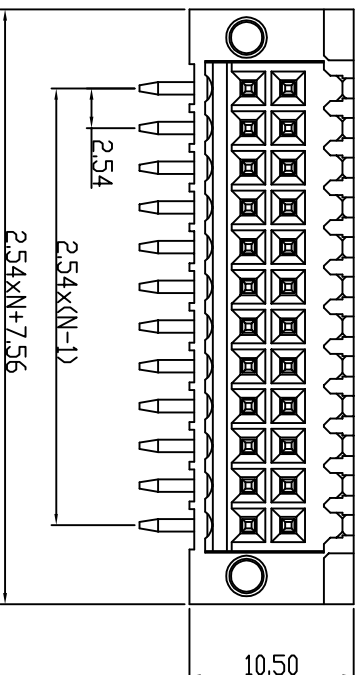

NOTES2:

- 1. Dimension shall be interpreted per ASME Y14.5-2009
- 2. Pitch : 2.54mm, Poles : N=04~48P
- 3. Operating temperature: -40°C~+105°C
- 4. Undimensioned tolerances:

Pitch range in mm	Nominal dimension range in mm				Tolerance		
	Over	TO	TO	Over			
6	10	TO	TO	150	0.1/10		
10	24	30	60	100	≤		
±0.15	±0.20	±0.30	±0.30	±0.50	±1.00	±1.30	±2°

5. RoHS Compliance

Ordering Information

JL15EDGRHDM-254 XX

B 0 1

PCB LAYOUT

REVISION RECORD				
REV	ECN	DESCRIPTION	DRFT	DATE
A0		NEW		21.12.15

DRAW	SHUANGPING ZHENG		SCALE	FTT	PART NO.	TITLE:
	CHECK	LICHAO LIU	UNIT	mm		
APPROVE	YONGLIANG GAO		SIZE	A4	JL15EDGRHDM-254XXB01	JL15EDGRHDM-254-2XNP插拔式公座黑色/带耳
			SHEET	1/1		
			PRD.J.			