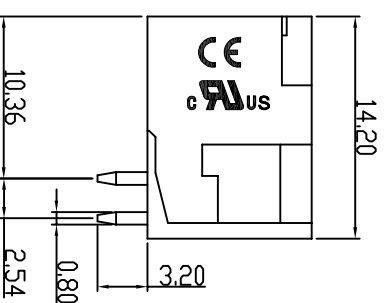

NOTES2:

- 1. Dimension shall be interpreted per ASME Y14.5-2009
- 2. Pitch : 2.54mm, Poles : N=04~48P
- 3. Operating temperature: -40°C~+105°C
- 4. Undimensioned tolerances:

Pitch range in mm	Nominal dimension range in mm				Tolerance		
	Over	TO	TO	Over			
6	10	TO	TO	150	0.1/10		
10	24	30	60	100	≤		
±0.15	±0.20	±0.30	±0.30	±0.50	±1.00	±1.30	±2°

5. RoHS Compliance

Ordering Information

JL15EDGRHDM-254 XX

B 0 1

PCB LAYOUT

REVISION RECORD				
REV	ECN	DESCRIPTION	DRFT	DATE
A0		NEW		21.12.15

DRAW	SHUANGPING ZHENG		SCALE	FTT	PART NO.	TITLE:
	CHECK	LICHAO LIU	UNIT	mm		
APPROVE	YONGLIANG GAO		SIZE	A4	JL15EDGRHDM-254XXB01	JL15EDGRHDM-254-2XNP插拔式公座黑色/带耳
			SHEET	1/1		
			PRD.J.			