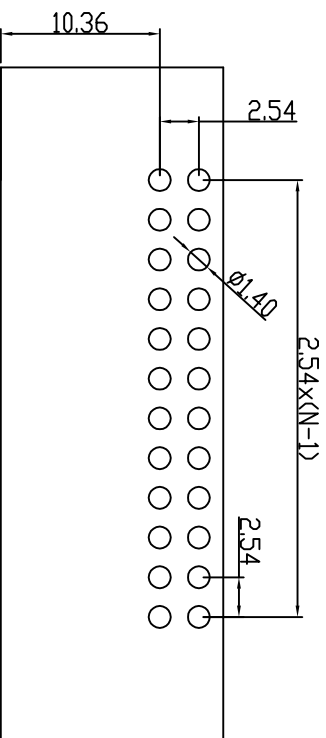

NOTES2:

- 1. Dimension shall be interpreted per ASME Y14.5-2009
- 2. Pitch : 2.54mm, Poles : N=04~48P
- 3. Operating temperature: -40°C~+105°C
- 4. Undimensioned tolerances:

Pitch range in mm	Nominal dimension range in mm				Tolerance		
	Over	TO	TO	Over			
6	10	TO	TO	150	0.1/10		
10	24	30	60	100	≤		
±0.15	±0.20	±0.30	±0.30	±0.50	±1.00	±1.30	±2°

5. RoHS Compliance

Ordering Information

JL15EDGRHDM-254 XX

B 0 1

PCB LAYOUT

REVISION RECORD				
REV	ECN	DESCRIPTION	DRFT	DATE
A0		NEW		21.12.15

DRAW	SHUANGPING ZHENG		SCALE	FTT	PART NO.	TITLE:
	CHECK	LICHAO LIU	UNIT	mm		
APPROVE	YONGLIANG GAO		SIZE	A4	JL15EDGRHDM-254XXB01	JL15EDGRHDM-254-2XNP插拔式公座黑色/带耳
			SHEET	1/1		
			PRD.J.			