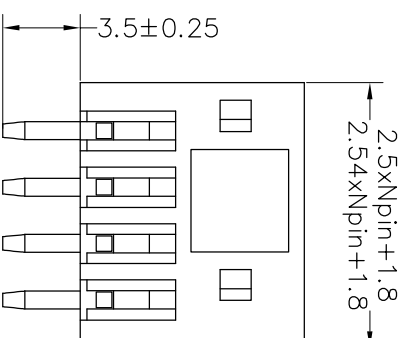

Housing Material(塑件): PA66 (UL94 V-0)
 Contact(端子): Brass, Tin plating(黄铜镀锡)

PITCH RANGE		NOMINAL DIMENSION RANGE	
IN MM	OVER	IN MM	OVER
TO 6	10	TO 30	60
TO 10	24	TO 60	100
TO 15		TO 100	150
±0.10	±0.15	±0.25	±0.30
		±0.30	±0.50
		±0.50	±0.70
			±1.00

Ordering Information

JL15EDGVC-XXX XX X X 1

Pitch
 250=2.50PH
 254=2.54PH

No. of pins
 2P~24P

Housing Color
 B=Black
 G=Green
 U=Blue
 R=Red
 W=White
 Y=Yellow
 O=Orange
 E=Grey

Packing
 O=Pe bag
 T=Tube
 A=Troy

OPERATION		DRAW		SCALE		FIT		PART NO.	
XX	±0.30	Ben	2017.01.05	UNIT	mm	A4	1/1	JL15EDGVC-XXXXXXX1	
X:XX	±0.20	CHECK		SIZE		SHEET		2.50/2.54mm Pitch Male	
X:XXX	±0.10	APPROVE		PROU.				Pluggable Terminal Blocks	
Angle	±3'			TITLE:					
REV	DATE	MODIFICATION DESCRIPTION	CHANGE	DIM	TOL				
1									
2		NEW DRAWING							
3									