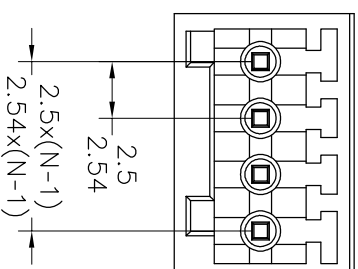

Housing Material(塑件): PA66 (UL94 V-0)
 Contact(端子): Brass, Tin plating(黄铜镀锡)

PITCH RANGE		NOMINAL DIMENSION RANGE	
IN MM	OVER	IN MM	OVER
TO 6	10	TO 30	60
TO 10	24	TO 60	100
TO 15		TO 100	150
±0.10	±0.15	±0.25	±0.30
		±0.30	±0.50
		±0.50	±0.70
			±1.00

Ordering Information

JL15EDGVC-XXX XX X X 1

Pitch
 250=2.50PH
 254=2.54PH

No. of pins
 2P~24P

Housing Color
 B=Black
 G=Green
 U=Blue
 R=Red
 W=White
 Y=Yellow
 O=Orange
 E=Grey

Packing
 O=Pe bag
 T=Tube
 A=Troy

OPERATION		DRAW		SCALE		FIT		PART NO.	
XX	±0.30	Ben	2017.01.05	UNIT	mm	A4	1/1	JL15EDGVC-XXXXXXX1	
X:XX	±0.20	CHECK		SIZE		SHEET		2.50/2.54mm Pitch Male	
X:XXX	±0.10	APPROVE		PROU.				Pluggable Terminal Blocks	
Angle	±3'			TITLE:					
REV	DATE	MODIFICATION DESCRIPTION	CHANGE	DIM	TOL				
1									
2		NEW DRAWING							
3									