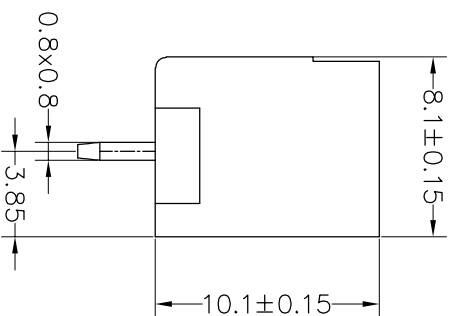

Housing Material(塑件): PA66 (UL94 V-0)
 Contact(端子): Brass, Tin plating(黄铜镀锡)

PITCH RANGE		NOMINAL DIMENSION RANGE	
IN MM	OVER	IN MM	OVER
TO 6	10	TO 30	60
TO 10	24	TO 60	100
TO 15		TO 100	150
±0.10	±0.15	±0.25	±0.30
		±0.30	±0.50
		±0.50	±0.70
			±1.00

Ordering Information

JL15EDGVC-XXX XX X X 1

Pitch
 250=2.50PH
 254=2.54PH

No. of pins
 2P~24P

Housing Color
 B=Black
 G=Green
 U=Blue
 R=Red
 W=White
 Y=Yellow
 O=Orange
 E=Grey

Packing
 O=Pe bag
 T=Tube
 A=Troy

OPERATION		DRAW		SCALE		FIT		PART NO.	
XX	±0.30	Ben	2017.01.05	UNIT	mm	A4	1/1	JL15EDGVC-XXXXXXX1	
X:XX	±0.20	CHECK		SIZE		SHEET		2.50/2.54mm Pitch Male	
X:XXX	±0.10	APPROVE		PROU.				Pluggable Terminal Blocks	
Angle	±3'			TITLE:					
REV	DATE	MODIFICATION DESCRIPTION	CHANGE	DIM	TOL				
1									
2		NEW DRAWING							
3									