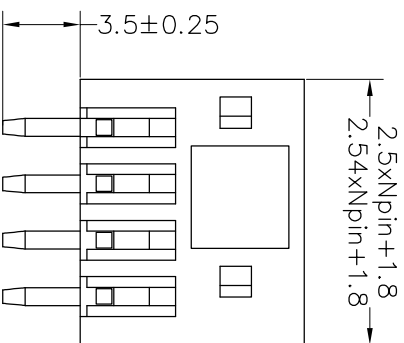

Housing Material(塑件): PA66 (UL94 V-0)
 Contact(端子): Brass, Tin plating(黄铜镀锡)

Recommended P.C.B Layout(Top Side)

PITCH RANGE	NOMINAL DIMENSION RANGE				
	IN MM	IN MM	IN MM	IN MM	IN MM
TO 6	OVER 10	TO 30	OVER 60	TO 100	OVER 150
TO 10	OVER 24	TO 30	OVER 60	TO 100	OVER 150
±0.10	±0.15	±0.25	±0.30	±0.50	±0.70
					±1.00

Ordering Information

JL15EDGVC-XXX XX X X 1

Pitch
 250=2.50PH
 254=2.54PH

No. of pins
 2P~24P

Housing Color
 B=Black
 G=Green
 U=Blue
 R=Red
 W=White
 Y=Yellow
 O=Orange
 E=Grey

Packing
 O=Pe bag
 T=Tube
 A=Troy

OPERATION		DRAW		SCALE		FIT		PART NO.	
XX	±0.30	yiyusheng	19.08.28	UNIT	mm	A4	1/1	JL15EDGVC-XXXXXXX1	
X:XX	±0.20	CHECK		SIZE					
X:XXX	±0.10			SHEET					
Angle	±3'	APPROVE		PROJ.					
REV	DATE	MODIFICATION DESCRIPTION	CHANGE	DIM	TOL	TITLE: 2.50/2.54mm Pitch Male Pluggable Terminal Blocks			
1						A			