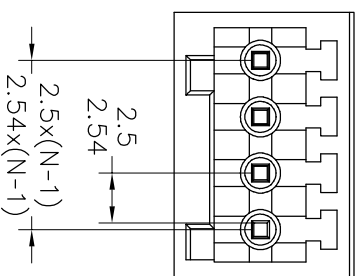

SPECIFICATIONS

Rated(额定参数): 150V,4A
 Dielectric strength(抗电强度): AC:1250V/1 Minute
 Insulation Resistance(绝缘电阻):1000MΩ Min
 Contact Resistance(接触电阻):20mΩ Max
 Temp. range(操作温度): -40℃~+105℃
 MAX Soldering(瞬时温度):+250°C,5s

Housing Material(塑件): PA66 (UL94 V-0)
 Contact(端子): Brass, Tin plating(黄铜镀锡)

Recommended P.C.B Layout(Top Side)

PITCH RANGE	NOMINAL DIMENSION RANGE				
	IN MM	IN MM	IN MM	IN MM	IN MM
TO 6	OVER 10	TO 30	OVER 60	TO 100	OVER 150
TO 10	OVER 24	TO 30	OVER 60	TO 100	OVER 150
±0.10	±0.15	±0.25	±0.30	±0.50	±0.70
					±1.00

Ordering Information

JL15EDGVC-XXX XX X X 1

Pitch
 250=2.50PH
 254=2.54PH

No. of pins
 2P~24P

Housing Color
 B=Black
 G=Green
 U=Blue
 R=Red
 W=White
 Y=Yellow
 O=Orange
 E=Grey

Packing
 O=Pe bag
 T=Tube
 A=Troy

OPERATION		DRAW		SCALE		FIT		PART NO.	
XX	±0.30	yiyusheng	19.08.28	UNIT	mm	A4	1/1	JL15EDGVC-XXXXXXX1	
X:XX	±0.20	CHECK		SIZE					
X:XXX	±0.10			SHEET					
Angle	±3'	APPROVE		PROJ.					
REV	DATE	MODIFICATION DESCRIPTION	CHANGE	DIM	TOL	TITLE: 2.50/2.54mm Pitch Male Pluggable Terminal Blocks			
1						A			