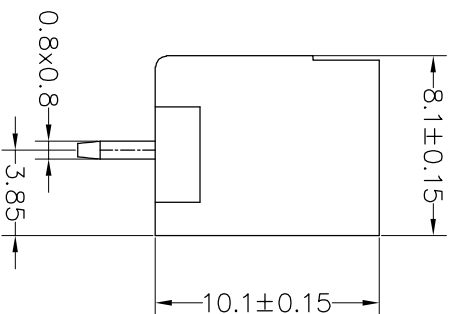

Housing Material(塑件): PA66 (UL94 V-0)
 Contact(端子): Brass, Tin plating(黄铜镀锡)

Recommended P.C.B Layout(Top Side)

PITCH RANGE	NOMINAL DIMENSION RANGE				
	IN MM	IN MM	IN MM	IN MM	IN MM
TO 6	OVER 10	TO 30	OVER 60	TO 100	OVER 150
TO 10	OVER 24	TO 30	OVER 60	TO 100	OVER 150
±0.10	±0.15	±0.25	±0.30	±0.50	±0.70
					±1.00

Ordering Information

JL15EDGVC-XXX XX X X 1

Pitch
 250=2.50PH
 254=2.54PH

No. of pins
 2P~24P

Housing Color
 B=Black
 G=Green
 U=Blue
 R=Red
 W=White
 Y=Yellow
 O=Orange
 E=Grey

Packing
 O=Pe bag
 T=Tube
 A=Troy

OPERATION		DRAW		SCALE		FIT		PART NO.	
XX	±0.30	yiyusheng	19.08.28	UNIT	mm	A4	1/1	JL15EDGVC-XXXXXXX1	
X:XX	±0.20	CHECK		SIZE					
X:XXX	±0.10			SHEET					
Angle	±3'	APPROVE		PROJ.					
REV	DATE	MODIFICATION DESCRIPTION	CHANGE	DIM	TOL	TITLE: 2.50/2.54mm Pitch Male Pluggable Terminal Blocks			
1						A			