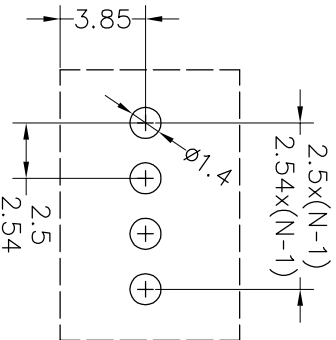

Housing Material(塑件): PA66 (UL94 V-0)
 Contact(端子): Brass, Tin plating(黄铜镀锡)

Recommended P.C.B Layout(Top Side)

PITCH RANGE	NOMINAL DIMENSION RANGE				
	IN MM	IN MM	IN MM	IN MM	IN MM
TO 6	OVER 10	TO 30	OVER 60	TO 100	OVER 150
TO 10	OVER 24	TO 30	OVER 60	TO 100	OVER 150
±0.10	±0.15	±0.25	±0.30	±0.50	±0.70
					±1.00

Ordering Information

JL15EDGVC-XXX XX X X 1

Pitch
 250=2.50PH
 254=2.54PH

No. of pins
 2P~24P

Housing Color
 B=Black
 G=Green
 U=Blue
 R=Red
 W=White
 Y=Yellow
 O=Orange
 E=Grey

Packing
 O=Pe bag
 T=Tube
 A=Troy

OPERATION		DRAW		SCALE		FIT		PART NO.	
XX	±0.30	yiyusheng	19.08.28	UNIT	mm	A4	1/1	JL15EDGVC-XXXXXXX1	
X:XX	±0.20	CHECK		SIZE					
X:XXX	±0.10			SHEET					
Angle	±3'	APPROVE		PROJ.					
REV	DATE	MODIFICATION DESCRIPTION	CHANGE	DIM	TOL	TITLE: 2.50/2.54mm Pitch Male Pluggable Terminal Blocks			
1						A			