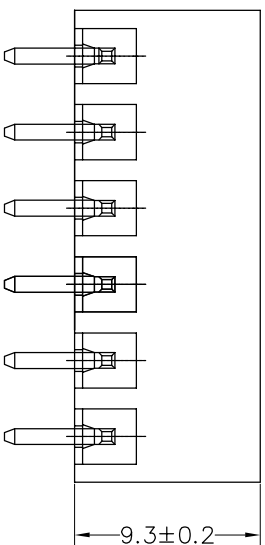

Housing Material(塑件): PA66 (UL94 V-0)
 Contact(端子): Brass, Tin plating(黄铜镀锡)

PITCH RANGE		NOMINAL DIMENSION RANGE					
IN MM		IN MM					
TO	OVER	TO	OVER	TO	OVER	TO	OVER
6	10	30	60	100	150	TO	OVER
10	24	30	60	100	150	TO	OVER
±0.10	±0.15	±0.25	±0.30	±0.30	±0.50	±0.70	±1.00

Ordering Information

JL15EDGVC-XXX XX G X 1

Pitch
 350=3.5Pth
 381=3.81Pth

No. of pins
 2P~24P

Housing Color
 B=Black
 G=Green
 U=Blue
 R=Red
 W=White
 Y=Yellow
 O=Orange
 E=Grey

Packing
 0=Pe bog
 A=Troy
 T=Tube

Recommended P.C.B Layout(Top Side)

REV	DATE	MODIFICATION DESCRIPTION	CHANGE	DIM	TOL	APPROVE	SCALE	FIT	UNIT	SIZE	SHEET	PROU.	PART NO.	TITLE:
A0	2017.12.22	NEW DRAWING		Angle	±3°	CHECK	A4	1/1	mm	A4	1/1		JL15EDGVC-XXXXXXG1	3.50/3.81mm Pitch Male Pluggable Terminal Blocks
1														