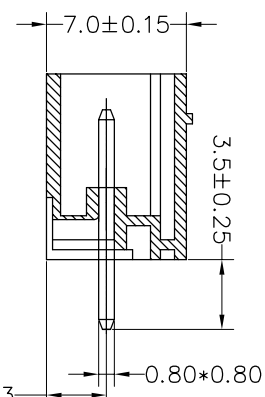

Housing Material(塑件): PA66 (UL94 V-0)
 Contact(端子): Brass, Tin plating(黄铜镀锡)

PITCH RANGE		NOMINAL DIMENSION RANGE					
IN MM		IN MM					
TO	OVER	TO	OVER	TO	OVER	TO	OVER
6	10	30	60	100	150	TO	OVER
10	24	30	60	100	150	TO	OVER
±0.10	±0.15	±0.25	±0.30	±0.30	±0.50	±0.70	±1.00

Ordering Information

JL15EDGVC-XXX XX G X 1

Pitch
 350=3.5Pth
 381=3.81Pth

No. of pins
 2P~24P

Housing Color
 B=Black
 G=Green
 U=Blue
 R=Red
 W=White
 Y=Yellow
 O=Orange
 E=Grey

Packing
 0=Pe bog
 A=Troy
 T=Tube

Recommended P.C.B Layout(Top Side)

REV	DATE	MODIFICATION DESCRIPTION	CHANGE	DIM	TOL	APPROVE	SCALE	FIT	UNIT	SIZE	SHEET	PROU.	PART NO.	TITLE:
A0	2017.12.22	NEW DRAWING		Angle	±3°	CHECK	A4	1/1	mm	A4	1/1		JL15EDGVC-XXXXXXG1	3.50/3.81mm Pitch Male Pluggable Terminal Blocks
1														