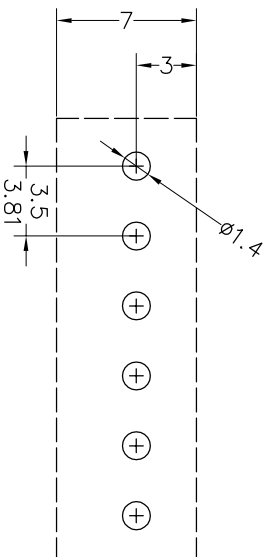

Housing Material(塑件): PA66 (UL94 V-0)
 Contact(端子): Brass, Tin plating(黄铜镀锡)

PITCH RANGE		NOMINAL DIMENSION RANGE					
IN MM		IN MM					
TO	OVER	TO	OVER	TO	OVER	TO	OVER
6	10	30	60	100	150	TO	OVER
10	24	30	60	100	150	TO	OVER
±0.10	±0.15	±0.25	±0.30	±0.30	±0.50	±0.70	±1.00

Ordering Information

JL15EDGVC-XXX XX G X 1

Pitch
 350=3.5Pth
 381=3.81Pth

No. of pins
 2P~24P

Housing Color
 B=Black
 G=Green
 U=Blue
 R=Red
 W=White
 Y=Yellow
 O=Orange
 E=Grey

Packing
 0=Pe bog
 A=Troy
 T=Tube

Recommended P.C.B Layout(Top Side)

REV	DATE	MODIFICATION DESCRIPTION	CHANGE	DIM	TOL	APPROVE	SCALE	FIT	UNIT	SIZE	SHEET	PROU.	PART NO.	TITLE:
A0	2017.12.22	NEW DRAWING		Angle	±3°	CHECK	A4	1/1	mm	A4	1/1		JL15EDGVC-XXXXXXG1	3.50/3.81mm Pitch Male Pluggable Terminal Blocks
1														