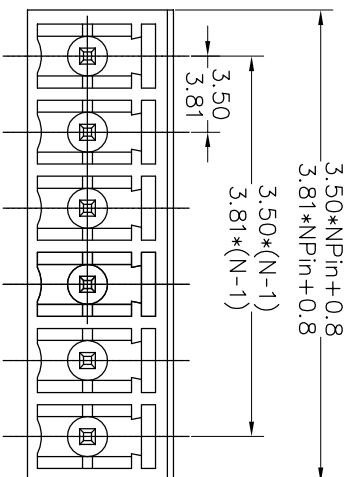

SPECIFICATIONS

Rated(额定参数): 300V,8A
 Dielectric strength(抗电强度): AC1500V/1 Minute
 Insulation Resistance(绝缘电阻):1000MΩ Min
 Contact Resistance(接触电阻):20mΩ Max
 Temp. range(操作温度): -40℃~+105℃
 MAX Soldering(瞬时温度):+250℃,5s

Housing Material(塑件): PA66 (UL94 V-0)
 Contact(端子): Brass, Tin plating(黄铜镀锡)

PITCH RANGE		NOMINAL DIMENSION RANGE					
IN MM		IN MM					
TO	OVER	TO	OVER	TO	OVER	TO	OVER
6	10	30	60	100	150	TO	OVER
10	24	30	60	100	150	TO	OVER
±0.10	±0.15	±0.25	±0.30	±0.30	±0.50	±0.70	±1.00

Ordering Information

JL15EDGVC-XXX XX G X 1

Pitch
 350=3.5Pth
 381=3.81Pth

No. of pins
 2P~24P

Housing Color
 B=Black
 G=Green
 U=Blue
 R=Red
 W=White
 Y=Yellow
 O=Orange
 E=Grey

Packing
 0=Pe bog
 A=Troy
 T=Tube

Recommended P.C.B Layout(Top Side)

REV	DATE	MODIFICATION DESCRIPTION	CHANGE	DIM	TOL	APPROVE	SCALE	FIT	UNIT	SIZE	SHEET	PROU.	PART NO.	TITLE:
A0	2017.12.22	NEW DRAWING		Angle	±3°	CHECK	A4	1/1	mm	A4	1/1		JL15EDGVC-XXXXXXG1	3.50/3.81mm Pitch Male Pluggable Terminal Blocks
1														