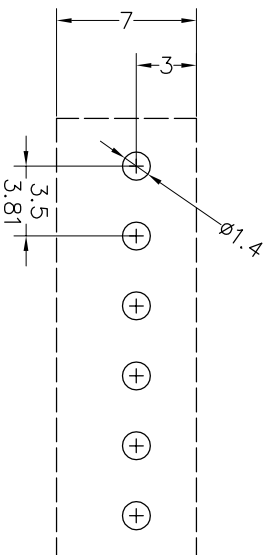

Housing Material(塑件): PA66 (UL94 V-0)
 Contact(端子): Brass, Tin plating(黄铜镀锡)

PITCH RANGE		NOMINAL DIMENSION RANGE					
IN MM		IN MM					
TO	OVER	TO	OVER	TO	OVER	TO	OVER
6	10	30	60	100	150	150	150
10	24	30	60	100	150	150	150
±0.10	±0.15	±0.25	±0.30	±0.30	±0.50	±0.70	±1.00

Ordering Information

JL15EDGVC-XXX XX G X 1

Pitch
 350=3.5Pth
 381=3.81Pth

No.of pins
 2P~24P

Housing Color
 B=Black
 G=Green
 U=Blue
 R=Red
 W=White
 Y=Yellow
 O=Orange
 E=Grey

Packing
 0=Pe bog
 A=Troy
 T=Tube

Recommended P.C.B Layout(Top Side)

REV	DATE	MODIFICATION DESCRIPTION	CHANGE	DIM	TOL	APPROVE	SCALE	FIT	PART NO.	TITLE:
A0	2017.12.22	NEW DRAWING		Angle	±3°		A4	1/1	JL15EDGVC-XXXXXXGX1	3.50/3.81mm Pitch Male Pluggable Terminal Blocks
1										