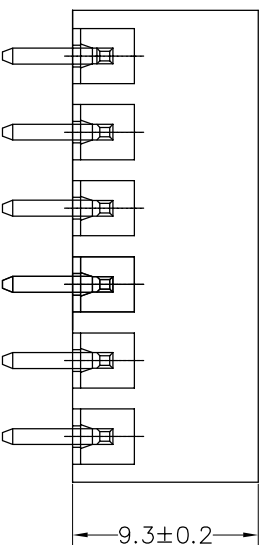

Housing Material(塑件): PA66 (UL94 V-0)
 Contact(端子): Brass, Tin plating(黄铜镀锡)

PITCH RANGE		NOMINAL DIMENSION RANGE					
IN MM		IN MM					
TO	OVER	TO	OVER	TO	OVER	TO	OVER
6	10	30	60	100	150	150	150
10	24	30	60	100	150	150	150
±0.10	±0.15	±0.25	±0.30	±0.30	±0.50	±0.70	±1.00

Ordering Information

JL15EDGVC-XXX XX G X 1

Pitch
 350=3.5Pth
 381=3.81Pth

No.of pins
 2P~24P

Housing Color
 B=Black
 G=Green
 U=Blue
 R=Red
 W=White
 Y=Yellow
 O=Orange
 E=Grey

Packing
 0=Pe bog
 A=Troy
 T=Tube

Recommended P.C.B Layout(Top Side)

REV	DATE	MODIFICATION DESCRIPTION	CHANGE	DIM	TOL	APPROVE	SCALE	FIT	PART NO.	TITLE:
A0	2017.12.22	NEW DRAWING		Angle	±3°		A4	1/1	JL15EDGVC-XXXXXXGX1	3.50/3.81mm Pitch Male Pluggable Terminal Blocks
1										