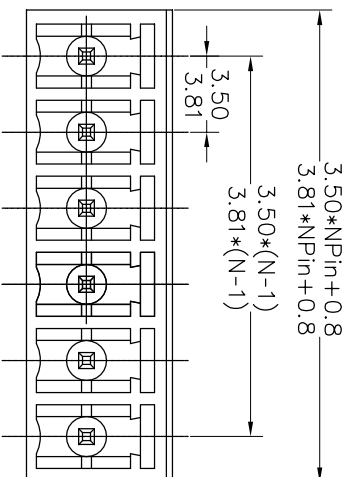

SPECIFICATIONS

Rated(额定参数): 300V,8A
 Dielectric strength(抗电强度): AC1500V/1 Minute
 Insulation Resistance(绝缘电阻):1000MΩ Min
 Contact Resistance(接触电阻):20mΩ Max
 Temp. range(操作温度): -40℃~+105℃
 MAX Soldering(瞬时温度):+250℃,5s

Housing Material(塑件): PA66 (UL94 V-0)
 Contact(端子): Brass, Tin plating(黄铜镀锡)

PITCH RANGE		NOMINAL DIMENSION RANGE					
IN MM		IN MM					
TO	OVER	TO	OVER	TO	OVER	TO	OVER
6	10	30	60	100	150	150	150
10	24	30	60	100	150	150	150
±0.10	±0.15	±0.25	±0.30	±0.30	±0.50	±0.70	±1.00

Ordering Information

JL15EDGVC-XXX XX G X 1

Pitch
 350=3.5Pth
 381=3.81Pth

No.of pins
 2P~24P

Housing Color
 B=Black
 G=Green
 U=Blue
 R=Red
 W=White
 Y=Yellow
 O=Orange
 E=Grey

Packing
 0=Pe bog
 A=Troy
 T=Tube

Recommended P.C.B Layout(Top Side)

REV	DATE	MODIFICATION DESCRIPTION	CHANGE	DIM	TOL	APPROVE	SCALE	FIT	PART NO.	TITLE:
A0	2017.12.22	NEW DRAWING		Angle	±3°		A4	1/1	JL15EDGVC-XXXXXXGX1	3.50/3.81mm Pitch Male Pluggable Terminal Blocks
1										