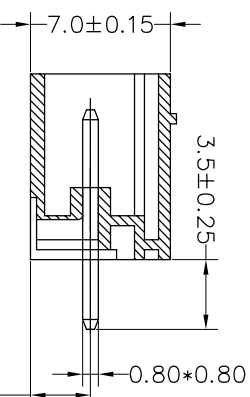

Housing Material(塑件): PA66 (UL94 V-0)
 Contact(端子): Brass, Tin plating(黄铜镀锡)

PITCH RANGE		NOMINAL DIMENSION RANGE					
IN MM		IN MM					
TO	OVER	TO	OVER	TO	OVER	TO	OVER
6	10	30	60	100	150	150	150
10	24	30	60	100	150	150	150
±0.10	±0.15	±0.25	±0.30	±0.30	±0.50	±0.70	±1.00

Ordering Information

JL15EDGVC-XXX XX G X 1

Pitch
 350=3.5Pth
 381=3.81Pth

No.of pins
 2P~24P

Housing Color
 B=Black
 G=Green
 U=Blue
 R=Red
 W=White
 Y=Yellow
 O=Orange
 E=Grey

Packing
 0=Pe bog
 A=Troy
 T=Tube

Recommended P.C.B Layout(Top Side)

REV	DATE	MODIFICATION DESCRIPTION	CHANGE	DIM	TOL	APPROVE	SCALE	FIT	PART NO.	TITLE:
A0	2017.12.22	NEW DRAWING		Angle	±3°		A4	1/1	JL15EDGVC-XXXXXXGX1	3.50/3.81mm Pitch Male Pluggable Terminal Blocks
1										