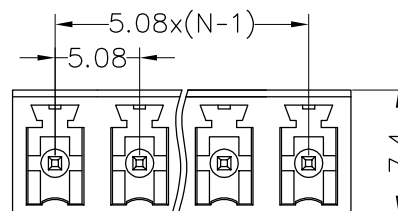

Housing Material(塑件): PA66 (UL94 V-0)

Contact(端子): Brass, Tin plating(黄铜镀锡)

PITCH RANGE IN MM			NOMINAL DIMENSION RANGE IN MM				
TO	OVER	OVER	TO	OVER	OVER	OVER	OVER
6	6 TO 10	10 TO 24	30	30 TO 60	60 TO 100	100 TO 150	150
±0.10	±0.15	±0.25	±0.30	±0.30	±0.50	±0.70	±1.00

Ordering Information

JL15EDGVC - 508 XX G X 1

- Pitch 508=5.08PH
- No.of pins 2P~14P
- Housing Color
B=Black
G=Green
U=Blue
R=Red
W=White
Y=Yellow
O=Orange
E=Grey
- Packing
0=Pe bag
T=Tube
A=Tray

Recommended P.C.B Layout(Top Side)

A0	2019.05.21	NEW DRAWING	
REV	DATE	MODIFICATION DESCRIPTION	CHANGE

PART NO. JL15EDGVC-508XXGX1
 TITLE: 5.08mm Pitch Male L=11.0mm Pluggable Terminal Blocks

X-ON Electronics

Largest Supplier of Electrical and Electronic Components