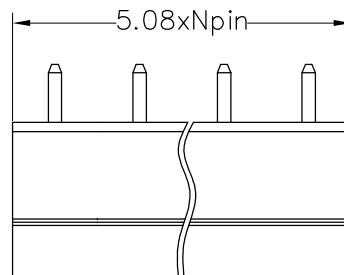

HSF RoHS

SPECIFICATIONS

Rated(额定参数): 300V,8A

Dielectric strength(抗电强度): AC1600V/1 Minute

Insulation Resistance(绝缘电阻):1000MΩ Min

Contact Resistance(接触电阻):20mΩ Max

Temp. range(操作温度): -40℃~+105℃

MAX Soldering(瞬时温度):+250℃,5s

Housing Material(塑件): PA66 (UL94 V-0)

Contact(端子): Brass, Tin plating(黄铜镀锡)

PITCH RANGE IN MM			NOMINAL DIMENSION RANGE IN MM				
TO	OVER	OVER	TO	OVER	OVER	OVER	OVER
6	6 TO 10	10 TO 24	30	30 TO 60	60 TO 100	100 TO 150	150
±0.10	±0.15	±0.25	±0.30	±0.30	±0.50	±0.70	±1.00

Ordering Information

JL15EDGVC - 508 XX G X 1

- Pitch 508=5.08PH
- No.of pins 2P~14P
- Housing Color
B=Black
G=Green
U=Blue
R=Red
W=White
Y=Yellow
O=Orange
E=Grey
- Packing
0=Pe bag
T=Tube
A=Tray

Recommended P.C.B Layout(Top Side)

A0	2019.05.21	NEW DRAWING	
REV	DATE	MODIFICATION DESCRIPTION	CHANGE

PART NO. JL15EDGVC-508XXGX1
 TITLE: 5.08mm Pitch Male L=11.0mm Pluggable Terminal Blocks

X-ON Electronics

Largest Supplier of Electrical and Electronic Components