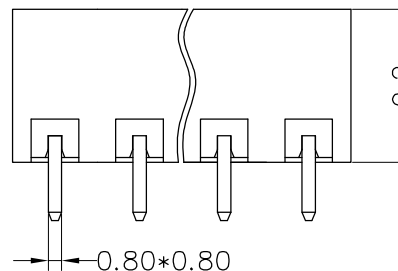

HSF RoHS

SPECIFICATIONS

Rated(额定参数): 300V,8A

Dielectric strength(抗电强度): AC1600V/1 Minute

Insulation Resistance(绝缘电阻):1000MΩ Min

Contact Resistance(接触电阻):20mΩ Max

Temp. range(操作温度): -40℃~+105℃

MAX Soldering(瞬时温度):+250℃,5s

Housing Material(塑件): PA66 (UL94 V-0)

Contact(端子): Brass, Tin plating(黄铜镀锡)

PITCH RANGE IN MM			NOMINAL DIMENSION RANGE IN MM				
TO	OVER	OVER	TO	OVER	OVER	OVER	OVER
6	6 TO 10	10 TO 24	30	30 TO 60	60 TO 100	100 TO 150	150
±0.10	±0.15	±0.25	±0.30	±0.30	±0.50	±0.70	±1.00

Ordering Information

JL15EDGVC - 508 XX G X 1

- Pitch 508=5.08PH
- No.of pins 2P~14P
- Housing Color
B=Black
G=Green
U=Blue
R=Red
W=White
Y=Yellow
O=Orange
E=Grey
- Packing
0=Pe bag
T=Tube
A=Tray

Recommended P.C.B Layout(Top Side)

A0	2019.05.21	NEW DRAWING	
REV	DATE	MODIFICATION DESCRIPTION	CHANGE

PART NO. JL15EDGVC-508XXGX1
 TITLE: 5.08mm Pitch Male L=11.0mm Pluggable Terminal Blocks

X-ON Electronics

Largest Supplier of Electrical and Electronic Components