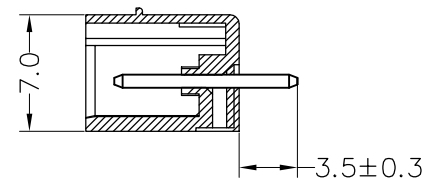

Housing Material(塑件): PA66 (UL94 V-0)

Contact(端子): Brass, Tin plating(黄铜镀锡)

PITCH RANGE IN MM			NOMINAL DIMENSION RANGE IN MM				
TO	OVER	OVER	TO	OVER	OVER	OVER	OVER
6	6 TO 10	10 TO 24	30	30 TO 60	60 TO 100	100 TO 150	150
±0.10	±0.15	±0.25	±0.30	±0.30	±0.50	±0.70	±1.00

Ordering Information

JL15EDGVC - 508 XX G X 1

- Pitch 508=5.08PH
- No.of pins 2P~14P
- Housing Color
B=Black
G=Green
U=Blue
R=Red
W=White
Y=Yellow
O=Orange
E=Grey
- Packing
0=Pe bag
T=Tube
A=Tray

Recommended P.C.B Layout(Top Side)

A0	2019.05.21	NEW DRAWING	
REV	DATE	MODIFICATION DESCRIPTION	CHANGE

PART NO. JL15EDGVC-508XXGX1
 TITLE: 5.08mm Pitch Male L=11.0mm Pluggable Terminal Blocks

X-ON Electronics

Largest Supplier of Electrical and Electronic Components