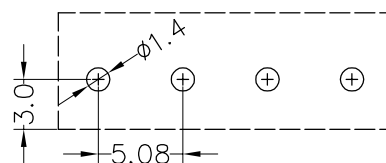

Housing Material(塑件): PA66 (UL94 V-0)

Contact(端子): Brass, Tin plating(黄铜镀锡)

PITCH RANGE IN MM			NOMINAL DIMENSION RANGE IN MM				
TO	OVER	OVER	TO	OVER	OVER	OVER	OVER
6	6 TO 10	10 TO 24	30	30 TO 60	60 TO 100	100 TO 150	150
±0.10	±0.15	±0.25	±0.30	±0.30	±0.50	±0.70	±1.00

Ordering Information

JL15EDGVC - 508 XX G X 1

- Pitch 508=5.08PH
- No.of pins 2P~14P
- Housing Color
B=Black
G=Green
U=Blue
R=Red
W=White
Y=Yellow
O=Orange
E=Grey
- Packing
0=Pe bag
T=Tube
A=Tray

Recommended P.C.B Layout(Top Side)