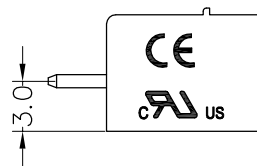

HSF RoHS

SPECIFICATIONS

Rated(额定参数): 300V,8A

Dielectric strength(抗电强度): AC1600V/1 Minute

Insulation Resistance(绝缘电阻):1000MΩ Min

Contact Resistance(接触电阻):20mΩ Max

Temp. range(操作温度): -40℃~+105℃

MAX Soldering(瞬时温度):+250℃,5s

Housing Material(塑件): PA66 (UL94 V-0)

Contact(端子): Brass, Tin plating(黄铜镀锡)

PITCH RANGE IN MM			NOMINAL DIMENSION RANGE IN MM				
TO	OVER	OVER	TO	OVER	OVER	OVER	OVER
6	6 TO 10	10 TO 24	30	30 TO 60	60 TO 100	100 TO 150	150
±0.10	±0.15	±0.25	±0.30	±0.30	±0.50	±0.70	±1.00

Ordering Information

JL15EDGVC - 508 XX G X 1

- Pitch 508=5.08PH
- No.of pins 2P~14P
- Housing Color
B=Black
G=Green
U=Blue
R=Red
W=White
Y=Yellow
O=Orange
E=Grey
- Packing
0=Pe bag
T=Tube
A=Tray

Recommended P.C.B Layout(Top Side)

A0	2019.05.21	NEW DRAWING	
REV	DATE	MODIFICATION DESCRIPTION	CHANGE

PART NO. JL15EDGVC-508XXGX1
 TITLE: 5.08mm Pitch Male L=11.0mm Pluggable Terminal Blocks

X-ON Electronics

Largest Supplier of Electrical and Electronic Components