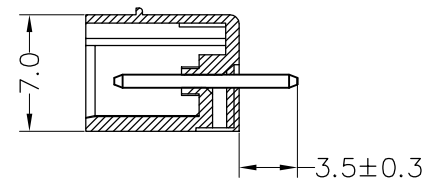

Housing Material(塑件): PA66 (UL94 V-0)

Contact(端子): Brass, Tin plating(黄铜镀锡)

PITCH RANGE IN MM			NOMINAL DIMENSION RANGE IN MM				
TO	OVER	OVER	TO	OVER	OVER	OVER	OVER
6	6 TO 10	10 TO 24	30	30 TO 60	60 TO 100	100 TO 150	150
±0.10	±0.15	±0.25	±0.30	±0.30	±0.50	±0.70	±1.00

Ordering Information

JL15EDGVC - 508 XX G X 1

- Pitch 508=5.08PH
- No.of pins 2P~14P
- Housing Color
B=Black
G=Green
U=Blue
R=Red
W=White
Y=Yellow
O=Orange
E=Grey
- Packing
Q=Pe bag
T=Tube
A=Tray

Recommended P.C.B Layout(Top Side)

REV	DATE	MODIFICATION DESCRIPTION	CHANGE
A0	2019.05.21	NEW DRAWING	

PART NO. JL15EDGVC-508XXGX1
 TITLE: 5.08mm Pitch Male L=11.0mm Pluggable Terminal Blocks

X-ON Electronics

Largest Supplier of Electrical and Electronic Components