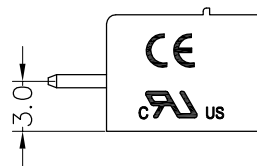

HSF RoHS

SPECIFICATIONS

Rated(额定参数): 300V,8A

Dielectric strength(抗电强度): AC1600V/1 Minute

Insulation Resistance(绝缘电阻):1000MΩ Min

Contact Resistance(接触电阻):20mΩ Max

Temp. range(操作温度): -40℃~+105℃

MAX Soldering(瞬时温度):+250℃,5s

Housing Material(塑件): PA66 (UL94 V-0)

Contact(端子): Brass, Tin plating(黄铜镀锡)

PITCH RANGE IN MM			NOMINAL DIMENSION RANGE IN MM				
TO	OVER	OVER	TO	OVER	OVER	OVER	OVER
6	6 TO 10	10 TO 24	30	30 TO 60	60 TO 100	100 TO 150	150
±0.10	±0.15	±0.25	±0.30	±0.30	±0.50	±0.70	±1.00

Ordering Information

JL15EDGVC - 508 XX G X 1

- Pitch 508=5.08PH
- No.of pins 2P~14P
- Housing Color
B=Black
G=Green
U=Blue
R=Red
W=White
Y=Yellow
O=Orange
E=Grey
- Packing
Q=Pe bag
T=Tube
A=Tray

Recommended P.C.B Layout(Top Side)

REV	DATE	MODIFICATION DESCRIPTION	CHANGE
A0	2019.05.21	NEW DRAWING	

PART NO. JL15EDGVC-508XXGX1
 TITLE: 5.08mm Pitch Male L=11.0mm Pluggable Terminal Blocks

X-ON Electronics

Largest Supplier of Electrical and Electronic Components