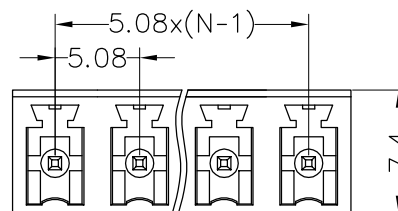

Housing Material(塑件): PA66 (UL94 V-0)

Contact(端子): Brass, Tin plating(黄铜镀锡)

PITCH RANGE IN MM			NOMINAL DIMENSION RANGE IN MM				
TO	OVER	OVER	TO	OVER	OVER	OVER	OVER
6	6 TO 10	10 TO 24	30	30 TO 60	60 TO 100	100 TO 150	150
±0.10	±0.15	±0.25	±0.30	±0.30	±0.50	±0.70	±1.00

Ordering Information

JL15EDGVC - 508 XX G X 1

- Pitch 508=5.08PH
- No.of pins 2P~14P
- Housing Color
B=Black
G=Green
U=Blue
R=Red
W=White
Y=Yellow
O=Orange
E=Grey
- Packing
Q=Pe bag
T=Tube
A=Tray

Recommended P.C.B Layout(Top Side)

REV	DATE	MODIFICATION DESCRIPTION	CHANGE
A0	2019.05.21	NEW DRAWING	

PART NO. JL15EDGVC-508XXGX1
 TITLE: 5.08mm Pitch Male L=11.0mm Pluggable Terminal Blocks

X-ON Electronics

Largest Supplier of Electrical and Electronic Components