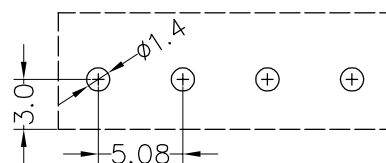

Housing Material(塑件): PA66 (UL94 V-0)

Contact(端子): Brass, Tin plating(黄铜镀锡)

PITCH RANGE IN MM			NOMINAL DIMENSION RANGE IN MM				
TO	OVER	OVER	TO	OVER	OVER	OVER	OVER
6	6 TO 10	10 TO 24	30	30 TO 60	60 TO 100	100 TO 150	150
±0.10	±0.15	±0.25	±0.30	±0.30	±0.50	±0.70	±1.00

Ordering Information

JL15EDGVC - 508 XX G X 1

- Pitch 508=5.08PH
- No.of pins 2P~14P
- Housing Color
B=Black
G=Green
U=Blue
R=Red
W=White
Y=Yellow
O=Orange
E=Grey
- Packing
Q=Pe bag
T=Tube
A=Tray

Recommended P.C.B Layout(Top Side)