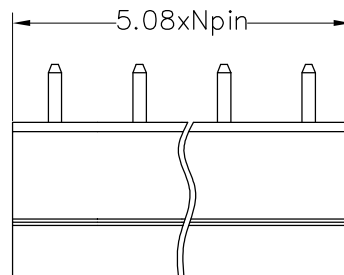

HSF RoHS

SPECIFICATIONS

Rated(额定参数): 300V,8A

Dielectric strength(抗电强度): AC1600V/1 Minute

Insulation Resistance(绝缘电阻):1000MΩ Min

Contact Resistance(接触电阻):20mΩ Max

Temp. range(操作温度): -40℃~+105℃

MAX Soldering(瞬时温度):+250℃,5s

Housing Material(塑件): PA66 (UL94 V-0)

Contact(端子): Brass, Tin plating(黄铜镀锡)

PITCH RANGE IN MM			NOMINAL DIMENSION RANGE IN MM				
TO	OVER	OVER	TO	OVER	OVER	OVER	OVER
6	6 TO 10	10 TO 24	30	30 TO 60	60 TO 100	100 TO 150	150
±0.10	±0.15	±0.25	±0.30	±0.30	±0.50	±0.70	±1.00

Ordering Information

JL15EDGVC - 508 XX G X 1

- Pitch 508=5.08PH
- No.of pins 2P~14P
- Housing Color
B=Black
G=Green
U=Blue
R=Red
W=White
Y=Yellow
O=Orange
E=Grey
- Packing
Q=Pe bag
T=Tube
A=Tray

Recommended P.C.B Layout(Top Side)

REV	DATE	MODIFICATION DESCRIPTION	CHANGE
A0	2019.05.21	NEW DRAWING	

PART NO. JL15EDGVC-508XXGX1
 TITLE: 5.08mm Pitch Male L=11.0mm Pluggable Terminal Blocks

X-ON Electronics

Largest Supplier of Electrical and Electronic Components