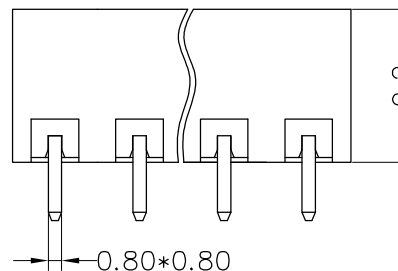

HSF RoHS

SPECIFICATIONS

Rated(额定参数): 300V,8A

Dielectric strength(抗电强度): AC1600V/1 Minute

Insulation Resistance(绝缘电阻):1000MΩ Min

Contact Resistance(接触电阻):20mΩ Max

Temp. range(操作温度): -40℃~+105℃

MAX Soldering(瞬时温度):+250℃,5s

Housing Material(塑件): PA66 (UL94 V-0)

Contact(端子): Brass, Tin plating(黄铜镀锡)

PITCH RANGE IN MM			NOMINAL DIMENSION RANGE IN MM				
TO	OVER	OVER	TO	OVER	OVER	OVER	OVER
6	6 TO 10	10 TO 24	30	30 TO 60	60 TO 100	100 TO 150	150
±0.10	±0.15	±0.25	±0.30	±0.30	±0.50	±0.70	±1.00

Ordering Information

JL15EDGVC - 508 XX G X 1

- Pitch 508=5.08PH
- No.of pins 2P~14P
- Housing Color
B=Black
G=Green
U=Blue
R=Red
W=White
Y=Yellow
O=Orange
E=Grey
- Packing
Q=Pe bag
T=Tube
A=Tray

Recommended P.C.B Layout(Top Side)

REV	DATE	MODIFICATION DESCRIPTION	CHANGE
A0	2019.05.21	NEW DRAWING	

PART NO. JL15EDGVC-508XXGX1
 TITLE: 5.08mm Pitch Male L=11.0mm Pluggable Terminal Blocks

X-ON Electronics

Largest Supplier of Electrical and Electronic Components