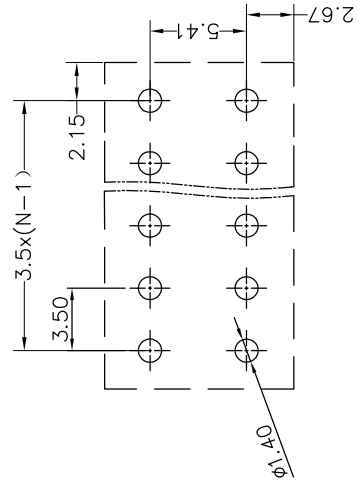

**NOTES2:**

- 1. Dimension shall be interpreted per ASME Y14.5-2009
- 2. Pitch : 3.50mm, Poles : N=4~48P
- 3. Operating temperature: -40°C~+105°C
- 4. Undimensioned tolerances:

Pitch range in mm	Nominal dimension range		Tolerance
	Over	Under	
6	10	50	0.1/10
To	To	To	To
6	10	24	30
±0.15	±0.20	±0.30	±0.50
			±0.70
			±1.00
			±1.30
			±2*

5. RoHS Compliance

**Ordering Information**

**JL15EDGVHCM - 350 XX B 0 1**

REV	ECN	DESCRIPTION	DRFT	DATE
A1		产品结构变更, 取消盖子	Z.S.P	21.08.16

**REVISION RECORD**

**Recommended P.C.B Layout(Top Side)**

DRAW	SHUANGPING ZHENG	SCALE	FIT
	CHECK	LICHAO LIU	UNIT
APPROVE	YONGLIANG GAO	SIZE	A4
		SHEET	1/1
		PROJ.	