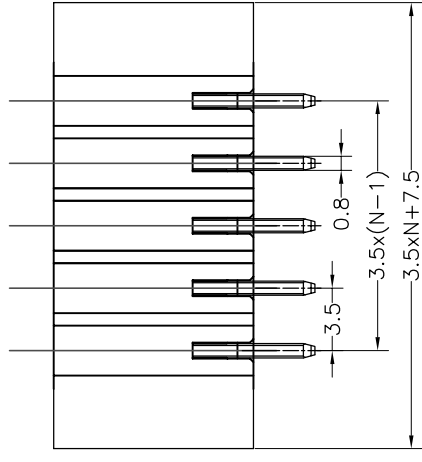

**NOTES2:**

- 1. Dimension shall be interpreted per ASME Y14.5-2009
- 2. Pitch : 3.50mm, Poles : N=4~48P
- 3. Operating temperature: -40°C~+105°C
- 4. Undimensioned tolerances:

Pitch range in mm	Nominal dimension range		Tolerance
	Over	Under	
6	10	50	0.1/10
To	To	To	To
6	10	24	30
±0.15	±0.20	±0.30	±0.50
			±0.70
			±1.00
			±1.30
			±2*

5. RoHS Compliance

**Ordering Information**

**JL15EDGVHCM - 350 XX B 0 1**

REV	ECN	DESCRIPTION	DRFT	DATE
A1		产品结构变更, 取消盖子	Z.S.P	21.08.16

**REVISION RECORD**

**Recommended P.C.B Layout(Top Side)**

DRAW	SHUANGPING ZHENG	SCALE	FIT
	CHECK	LICHAO LIU	UNIT
APPROVE	YONGLIANG GAO	SIZE	A4
		SHEET	1/1
		PROJ.	

3	Nut	Steel	Zn Plated
2	Pin	Copper Alloy	Sn Plated
1	Housing	PA66+25GF	UL94V-0
ITEM	NAME OF PART	MATERIAL	NOTES

**JILIN** 东莞市锦凌电子有限公司  
DONGGUAN JINLING ELECTRONIC CO., LTD

PART NO. **JL15EDGVHCM-350XXB01**