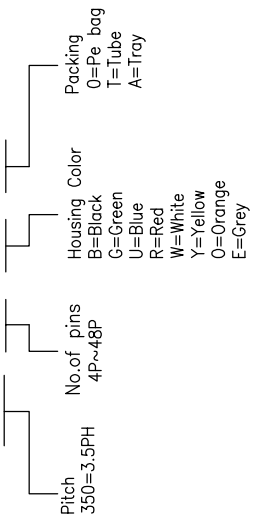

**NOTES2:**

- 1. Dimension shall be interpreted per ASME Y14.5-2009
- 2. Pitch : 3.50mm, Poles : N=4~48P
- 3. Operating temperature: -40°C~+105°C
- 4. Undimensioned tolerances:

Pitch range in mm	Nominal dimension range		Tolerance
	Over	Under	
6	10	50	0.1/10
To	To	To	To
6	10	24	30
±0.15	±0.20	±0.30	±0.50
			±0.70
			±1.00
			±1.30
			±2*

5. RoHS Compliance

**Ordering Information**

**JL15EDGVHCM - 350 XX B 0 1**

REV	ECN	DESCRIPTION	DRFT	DATE
A1		产品结构变更, 取消盖子	Z.S.P	21.08.16

**REVISION RECORD**

**Recommended P.C.B Layout(Top Side)**

DRAW	SHUANGPING ZHENG	SCALE	FIT
	CHECK	LICHAO LIU	UNIT
APPROVE	YONGLIANG GAO	SIZE	A4
		SHEET	1/1
		PROJ.	

3	Nut	Steel	Zn Plated
2	Pin	Copper Alloy	Sn Plated
1	Housing	PA66+25GF	UL94V-0
ITEM	NAME OF PART	MATERIAL	NOTES

**JILIN** 东莞市锦凌电子有限公司  
DONGGUAN JINLING ELECTRONIC CO., LTD

PART NO. **JL15EDGVHCM-350XXB01**