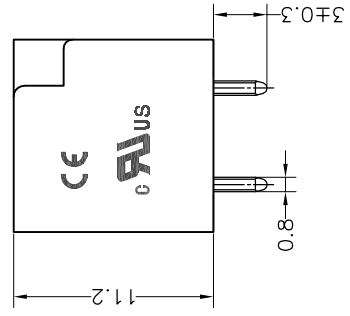

5. RoHS Compliance

**Ordering Information**

**JL15EDGVHCM - 350 XX B 0 1**

REV	ECN	DESCRIPTION	DRFT	DATE
A1		产品结构变更, 取消盖子	Z.S.P	21.08.16

**REVISION RECORD**

**Recommended P.C.B Layout(Top Side)**

DRAW	SHUANGPING ZHENG	SCALE	FIT
	CHECK	LICHAO LIU	UNIT
APPROVE	YONGLIANG GAO	SIZE	A4
		SHEET	1/1
		PROJ.	

3	Nut	Steel	Zn Plated
2	Pin	Copper Alloy	Sn Plated
1	Housing	PA66+25GF	UL94V-0
ITEM	NAME OF PART	MATERIAL	NOTES

**JILIN** 东莞市锦凌电子有限公司  
DONGGUAN JINLING ELECTRONIC CO., LTD

PART NO. **JL15EDGVHCM-350XXB01**