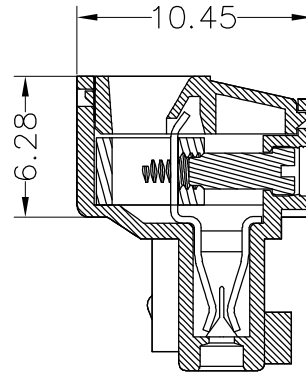

SPECIFICATIONS

Rated(额定参数): 125V,4A
 Dielectric strength(抗电强度): AC1500V/1 Minute
 Insulation Resistance(绝缘电阻):1000MΩ Min
 Contact Resistance(接触电阻):20mΩ Max
 Screw Torque(扭矩): 0.1Nm (0.9Lb.in)
 Wire Range(线径):28~20AWG
 Strip length(剥线长度):5~6mm
 Temp. range(操作温度): -40℃~+105℃
 MAX Soldering(瞬时温度):+250℃,5s

Housing Material(塑件): PA66 (UL94 V-0)
 Contact(端子): Brass, Tin plating(黄铜镀镍)
 Clamp(方块): Brass/Steel(铜/铁), Ni plating(镀镍)
 Screw (螺丝): M2, Steel, Zinc plating(钢,镀锌)

PITCH RANGE IN MM			NOMINAL DIMENSION RANGE IN MM				
TO	OVER	OVER	TO	OVER	OVER	OVER	OVER
6	6 TO 10	10 TO 24	30	30 TO 60	60 TO 100	100 TO 150	150
±0.10	±0.15	±0.25	±0.30	±0.30	±0.50	±0.70	±1.00

Ordering Information

JL15EDGY - 254 XX X X 1

Pitch 254=2.54PH
 No.of pins 2P,3P,4P~24P
 Housing Color
 B=Black
 G=Green
 U=Blue
 R=Red
 W=White
 Y=Yellow
 O=Orange
 E=Grey
 Packing
 0=Pe bag
 T=Tube
 A=Tray

OPERATION		DRAW	yiyusheng	19.01.11	SCALE	FIT	JILN ® 深圳市锦凌电子有限公司 SHENZHEN JINLING ELECTRONIC CO.,LTD Tel: 86-755-2997-5806/5802 Fax: 86-755-2997-5992	
X.X	±0.30				UNIT	mm		
X.XX	±0.20	CHECK			SIZE	A4	PART NO.	JL15EDGY-254XXXX1
X.XXX	±0.10				SHEET	1/1	TITLE:	2.54 Pitch Female Pluggable Terminal Blocks
Angle	±3°	APPROVE			PROJ.	◆		
DIM	TOL							