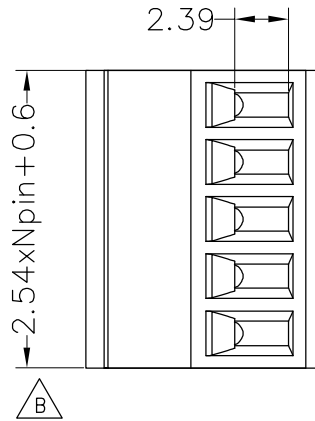

SPECIFICATIONS

Rated(额定参数): 125V,4A
 Dielectric strength(抗电强度): AC1500V/1 Minute
 Insulation Resistance(绝缘电阻):1000MΩ Min
 Contact Resistance(接触电阻):20mΩ Max
 Screw Torque(扭矩): 0.1Nm (0.9Lb.in)
 Wire Range(线径):28~20AWG
 Strip length(剥线长度):5~6mm
 Temp. range(操作温度): -40℃~+105℃
 MAX Soldering(瞬时温度):+250℃,5s

Housing Material(塑件): PA66 (UL94 V-0)
 Contact(端子): Brass, Tin plating(黄铜镀镍)
 Clamp(方块): Brass/Steel(铜/铁), Ni plating(镀镍)
 Screw (螺丝): M2, Steel, Zinc plating(钢,镀锌)

PITCH RANGE IN MM			NOMINAL DIMENSION RANGE IN MM				
TO	OVER	OVER	TO	OVER	OVER	OVER	OVER
6	6 TO 10	10 TO 24	30	30 TO 60	60 TO 100	100 TO 150	150
±0.10	±0.15	±0.25	±0.30	±0.30	±0.50	±0.70	±1.00

Ordering Information

JL15EDGY - 254 XX X X 1

Pitch 254=2.54PH
 No.of pins 2P,3P,4P~24P
 Housing Color
 B=Black
 G=Green
 U=Blue
 R=Red
 W=White
 Y=Yellow
 O=Orange
 E=Grey
 Packing
 0=Pe bag
 T=Tube
 A=Tray

OPERATION		DRAW	yiyusheng	19.01.11	SCALE	FIT	JILN ® 深圳市锦凌电子有限公司 SHENZHEN JINLING ELECTRONIC CO.,LTD Tel: 86-755-2997-5806/5802 Fax: 86-755-2997-5992	
X.X	±0.30				UNIT	mm		
X.XX	±0.20	CHECK			SIZE	A4	PART NO.	JL15EDGY-254XXXX1
X.XXX	±0.10				SHEET	1/1	TITLE:	2.54 Pitch Female Pluggable Terminal Blocks
Angle	±3°	APPROVE			PROJ.	◆		
DIM	TOL							