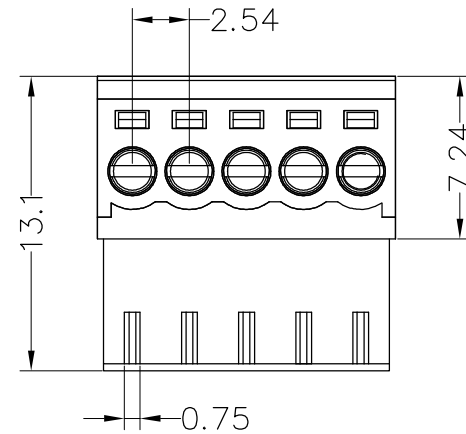

SPECIFICATIONS

Rated(额定参数): 125V,4A
 Dielectric strength(抗电强度): AC1500V/1 Minute
 Insulation Resistance(绝缘电阻):1000MΩ Min
 Contact Resistance(接触电阻):20mΩ Max
 Screw Torque(扭矩): 0.1Nm (0.9Lb.in)
 Wire Range(线径):28~20AWG
 Strip length(剥线长度):5~6mm
 Temp. range(操作温度): -40℃~+105℃
 MAX Soldering(瞬时温度):+250℃,5s

Housing Material(塑件): PA66 (UL94 V-0)
 Contact(端子): Brass, Tin plating(黄铜镀镍)
 Clamp(方块): Brass/Steel(铜/铁), Ni plating(镀镍)
 Screw (螺丝): M2, Steel, Zinc plating(钢,镀锌)

PITCH RANGE IN MM			NOMINAL DIMENSION RANGE IN MM				
TO	OVER	OVER	TO	OVER	OVER	OVER	OVER
6	6 TO 10	10 TO 24	30	30 TO 60	60 TO 100	100 TO 150	150
±0.10	±0.15	±0.25	±0.30	±0.30	±0.50	±0.70	±1.00

Ordering Information

JL15EDGY - 254 XX X X 1

Pitch 254=2.54PH
 No.of pins 2P,3P,4P~24P
 Housing Color
 B=Black
 G=Green
 U=Blue
 R=Red
 W=White
 Y=Yellow
 O=Orange
 E=Grey
 Packing
 0=Pe bag
 T=Tube
 A=Tray