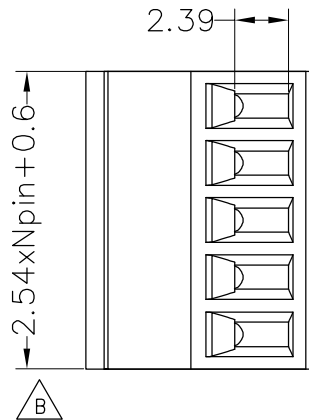

SPECIFICATIONS

Rated(额定参数): 125V,4A
 Dielectric strength(抗电强度): AC1500V/1 Minute
 Insulation Resistance(绝缘电阻):1000MΩ Min
 Contact Resistance(接触电阻):20mΩ Max
 Screw Torque(扭矩): 0.1Nm (0.9Lb.in)
 Wire Range(线径):28~20AWG
 Strip length(剥线长度):5~6mm
 Temp. range(操作温度): -40℃~+105℃
 MAX Soldering(瞬时温度):+250℃,5s

Housing Material(塑件): PA66 (UL94 V-0)
 Contact(端子): Brass, Tin plating(黄铜镀镍)
 Clamp(方块): Brass/Steel(铜/铁), Ni plating(镀镍)
 Screw (螺丝): M2, Steel, Zinc plating(钢,镀锌)

PITCH RANGE IN MM			NOMINAL DIMENSION RANGE IN MM				
TO	OVER	OVER	TO	OVER	OVER	OVER	OVER
6	6 TO 10	10 TO 24	30	30 TO 60	60 TO 100	100 TO 150	150
±0.10	±0.15	±0.25	±0.30	±0.30	±0.50	±0.70	±1.00

Ordering Information

JL15EDGY - 254 XX X X 1

Pitch 254=2.54PH
 No.of pins 2P,3P,4P~24P
 Housing Color
 B=Black
 G=Green
 U=Blue
 R=Red
 W=White
 Y=Yellow
 O=Orange
 E=Grey
 Packing
 0=Pe bag
 T=Tube
 A=Tray