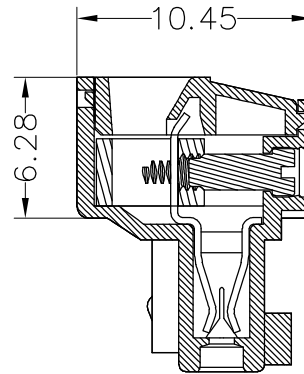

SPECIFICATIONS

Rated(额定参数): 125V,4A
 Dielectric strength(抗电强度): AC1500V/1 Minute
 Insulation Resistance(绝缘电阻):1000MΩ Min
 Contact Resistance(接触电阻):20mΩ Max
 Screw Torque(扭矩): 0.1Nm (0.9Lb.in)
 Wire Range(线径):28~20AWG
 Strip length(剥线长度):5~6mm
 Temp. range(操作温度): -40℃~+105℃
 MAX Soldering(瞬时温度):+250℃,5s

Housing Material(塑件): PA66 (UL94 V-0)
 Contact(端子): Brass, Tin plating(黄铜镀镍)
 Clamp(方块): Brass/Steel(铜/铁), Ni plating(镀镍)
 Screw (螺丝): M2, Steel, Zinc plating(钢,镀锌)

PITCH RANGE IN MM			NOMINAL DIMENSION RANGE IN MM				
TO	OVER	OVER	TO	OVER	OVER	OVER	OVER
6	6 TO 10	10 TO 24	30	30 TO 60	60 TO 100	100 TO 150	150
±0.10	±0.15	±0.25	±0.30	±0.30	±0.50	±0.70	±1.00

Ordering Information

JL15EDGY - 254 XX X X 1

Pitch 254=2.54PH
 No.of pins 2P,3P,4P~24P
 Housing Color
 B=Black
 G=Green
 U=Blue
 R=Red
 W=White
 Y=Yellow
 O=Orange
 E=Grey
 Packing
 0=Pe bag
 T=Tube
 A=Tray