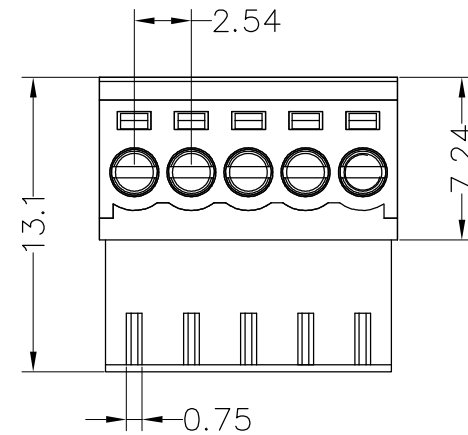

SPECIFICATIONS

Rated(额定参数): 125V,4A
 Dielectric strength(抗电强度): AC1500V/1 Minute
 Insulation Resistance(绝缘电阻):1000MΩ Min
 Contact Resistance(接触电阻):20mΩ Max
 Screw Torque(扭矩): 0.1Nm (0.9Lb.in)
 Wire Range(线径):28~20AWG
 Strip length(剥线长度):5~6mm
 Temp. range(操作温度): -40℃~+105℃
 MAX Soldering(瞬时温度):+250℃,5s

Housing Material(塑件): PA66 (UL94 V-0)
 Contact(端子): Brass, Tin plating(黄铜镀镍)
 Clamp(方块): Brass/Steel(铜/铁), Ni plating(镀镍)
 Screw (螺丝): M2, Steel, Zinc plating(钢,镀锌)

PITCH RANGE IN MM			NOMINAL DIMENSION RANGE IN MM				
TO	OVER	OVER	TO	OVER	OVER	OVER	OVER
6	6 TO 10	10 TO 24	30	30 TO 60	60 TO 100	100 TO 150	150
±0.10	±0.15	±0.25	±0.30	±0.30	±0.50	±0.70	±1.00

Ordering Information

JL15EDGY - 254 XX X X 1

Pitch 254=2.54PH
 No.of pins 2P,3P,4P~24P
 Housing Color
 B=Black
 G=Green
 U=Blue
 R=Red
 W=White
 Y=Yellow
 O=Orange
 E=Grey
 Packing
 0=Pe bag
 T=Tube
 A=Tray