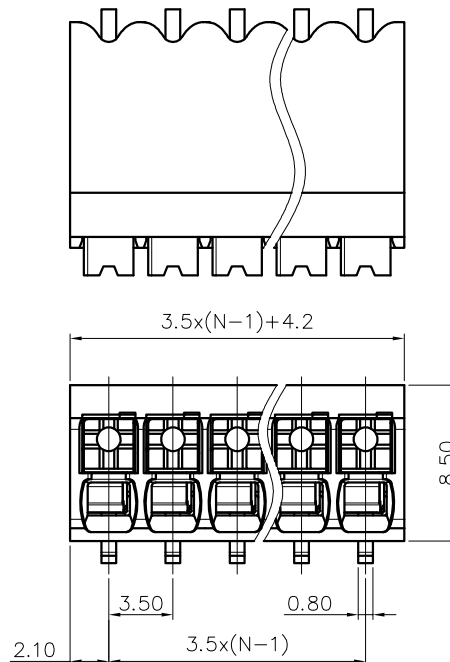

Pitch range in mm		Nominal dimension range in mm					0.1/10
TO	Over	Over	Over	Over	Over		
6	10	10	30	60	100	150	
±0.15	±0.20	±0.30	±0.30	±0.50	±0.70	±1.00	±1.30
							±2'

6.RoHS Compliance

Ordering Information

JL212R-SMT- 350 XX B 0 1

Pitch 350=3.50PH No.of pins 2P~24P Housing Color Packing

B=Black G=Green U=Blue R=Red W=White Y=Yellow □=Orange E=Grey

0=Pe bag T=Tube A=Tray

DRAW	SHUANGPING ZHENG	SCALE	FIT	JILN ® 东莞市锦凌电子有限公司 DONGGUAN JINLING ELECTRONIC CO.,LTD
		UNIT	mm	
CHECK	LICHAD LIU	SIZE	A4	
		SHEET	1/1	
APPROVE	YONGLIANG GAO	PROJ.	PART NO. JL212R-SMT-350XXB01 TITLE: JL212R-SMT-THR-3.5-XXP 弹簧式/弯脚/双排/黑色	