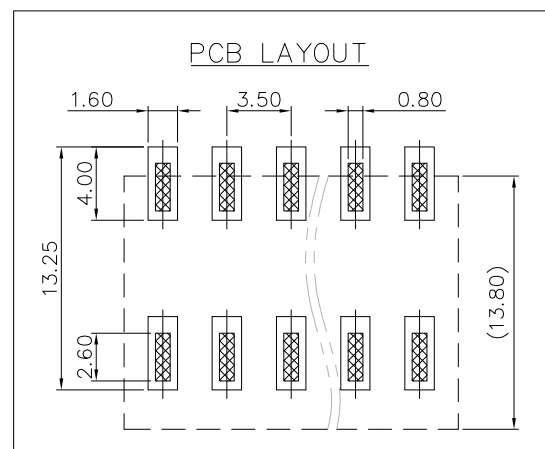

1.

Pollution degree	2	2	3
Overvoltage category	II	III	III
Rate impulse voltage(KV)	2.5KV	2.5KV	2.5KV
Rate voltage(V)	320V	200V	200V
Rate current(A)	17.5A		

2.Wire range : 0.2~1.5mm²

NOTES2:
 1.Dimension shall be interpreted per ASME Y14.5-2009
 2.Pitch : 3.50mm, Poles : N=02~24P
 3.Stripping length : 8~9mm
 4.Operating temperature: -40°C~+130°C
 5.Undimensioned tolerances:

Pitch range in mm		Nominal dimension range in mm					0.1/10
TO	Over	Over	Over	Over	Over		
6	10	10	30	60	100	150	
±0.15	±0.20	±0.30	±0.30	±0.50	±0.70	±1.00	±1.30
							±2'

6.RoHS Compliance

Ordering Information

JL212R-SMT- 350 XX B 0 1

Pitch 350=3.50PH No.of pins 2P~24P Housing Color Packing

B=Black G=Green U=Blue R=Red W=White Y=Yellow □=Orange E=Grey

0=Pe bag T=Tube A=Tray

DRAW	SHUANGPING ZHENG	SCALE	FIT	JILN ® 东莞市锦凌电子有限公司 DONGGUAN JINLING ELECTRONIC CO.,LTD
		UNIT	mm	
CHECK	LICHAD LIU	SIZE	A4	
		SHEET	1/1	
APPROVE	YONGLIANG GAO	PROJ.	PART NO. JL212R-SMT-350XXB01 TITLE: JL212R-SMT-THR-3.5-XXP 弹簧式/弯脚/双排/黑色	