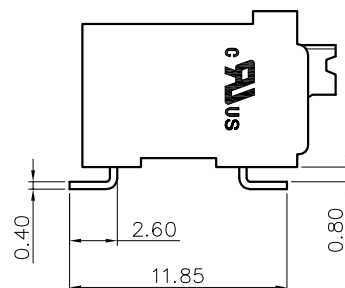

1.

Pollution degree	2	2	3
Overvoltage category	II	III	III
Rate impulse voltage(KV)	2.5KV	2.5KV	2.5KV
Rate voltage(V)	320V	200V	200V
Rate current(A)	17.5A		

2.Wire range : 0.2~1.5mm²

NOTES2:
 1.Dimension shall be interpreted per ASME Y14.5-2009
 2.Pitch : 3.50mm, Poles : N=02~24P
 3.Stripping length : 8~9mm
 4.Operating temperature: -40°C~+130°C
 5.Undimensioned tolerances:

Pitch range in mm		Nominal dimension range in mm					0.1/10
TO	Over	Over	Over	Over	Over		
6	10	10	30	60	100	150	
±0.15	±0.20	±0.30	±0.30	±0.50	±0.70	±1.00	±1.30
							±2'

6.RoHS Compliance

Ordering Information

JL212R-SMT- 350 XX B 0 1

Pitch 350=3.50PH No.of pins 2P~24P Housing Color Packing

B=Black G=Green U=Blue R=Red W=White Y=Yellow □=Orange E=Grey

0=Pe bag T=Tube A=Tray

DRAW	SHUANGPING ZHENG	SCALE	FIT	JILN ® 东莞市锦凌电子有限公司 DONGGUAN JINLING ELECTRONIC CO.,LTD
		UNIT	mm	
CHECK	LICHAD LIU	SIZE	A4	
		SHEET	1/1	
APPROVE	YONGLIANG GAO	PROJ.	PART NO. JL212R-SMT-350XXB01 TITLE: JL212R-SMT-THR-3.5-XXP 弹簧式/弯脚/双排/黑色	