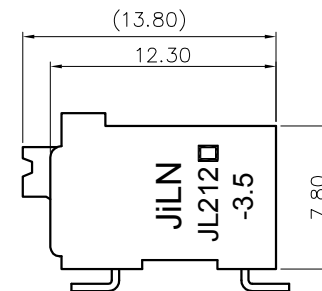

1.

Pollution degree	2	2	3
Overvoltage category	II	III	III
Rate impulse voltage(KV)	2.5KV	2.5KV	2.5KV
Rate voltage(V)	320V	200V	200V
Rate current(A)	17.5A		

2.Wire range : 0.2~1.5mm²

NOTES2:
 1.Dimension shall be interpreted per ASME Y14.5-2009
 2.Pitch : 3.50mm, Poles : N=02~24P
 3.Stripping length : 8~9mm
 4.Operating temperature: -40°C~+130°C
 5.Undimensioned tolerances:

Pitch range in mm		Nominal dimension range in mm					0.1/10
TO	Over	Over	Over	Over	Over		
6	10	10	30	60	100	150	
±0.15	±0.20	±0.30	±0.30	±0.50	±0.70	±1.00	±1.30
							±2'

6.RoHS Compliance

Ordering Information

JL212R-SMT- 350 XX B 0 1

Pitch 350=3.50PH No.of pins 2P~24P Housing Color Packing

B=Black G=Green U=Blue R=Red W=White Y=Yellow □=Orange E=Grey

0=Pe bag T=Tube A=Tray

DRAW	SHUANGPING ZHENG	SCALE	FIT	JILN ® 东莞市锦凌电子有限公司 DONGGUAN JINLING ELECTRONIC CO.,LTD
		UNIT	mm	
CHECK	LICHAD LIU	SIZE	A4	
		SHEET	1/1	
APPROVE	YONGLIANG GAO	PROJ.	PART NO. JL212R-SMT-350XXB01 TITLE: JL212R-SMT-THR-3.5-XXP 弹簧式/弯脚/双排/黑色	