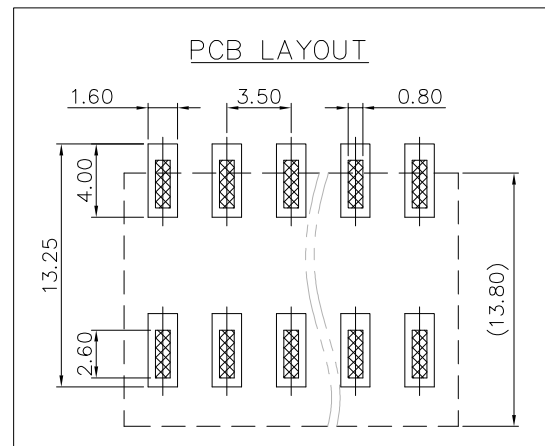

1. Pollution degree	2	2	3
Overvoltage category	II	III	III
Rate impulse voltage(KV)	2.5KV	2.5KV	2.5KV
Rate voltage(V)	320V	200V	200V
Rate current(A)	17.5A		

2. Wire range : 0.2~1.5mm²

NOTES2:
 1. Dimension shall be interpreted per ASME Y14.5-2009
 2. Pitch : 3.50mm, Poles : N=02~24P
 3. Stripping length : 8~9mm
 4. Operating temperature: -40°C~+130°C
 5. Undimensioned tolerances:

Pitch range in mm		Nominal dimension range in mm					0.1/10
TO	Over	TO	Over	TO	Over	TO	0.1/10
6	10	10	30	30	60	100	<
±0.15	±0.20	±0.30	±0.30	±0.50	±0.70	±1.00	±2'

6. RoHS Compliance

Ordering Information

JL212R-SMT- 350 XX B 0 1

Pitch 350=3.50PH No. of pins 2P~24P Housing Color B=Black G=Green U=Blue R=Red W=White Y=Yellow □=Orange E=Grey

Packing 0=Pe bag T=Tube A=Tray

DRAW	SHUANGPING ZHENG	SCALE	FIT	JILN ® 东莞市锦凌电子有限公司 DONGGUAN JINLING ELECTRONIC CO.,LTD	
CHECK	LICHAD LIU	UNIT	mm		
APPROVE	YONGLIANG GAO	SIZE	A4	PART NO.	JL212R-SMT-350XXB01
		SHEET	1/1	TITLE:	JL212R-SMT-THR-3.5-XXP 弹簧式/弯脚/双排/黑色
		PROJ.			