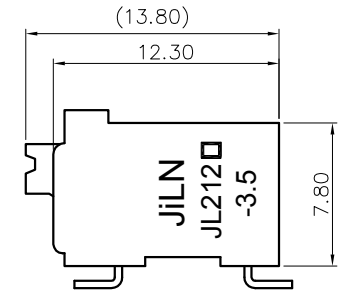

1. Pollution degree	2	2	3
Overvoltage category	II	III	III
Rate impulse voltage(KV)	2.5KV	2.5KV	2.5KV
Rate voltage(V)	320V	200V	200V
Rate current(A)	17.5A		

2. Wire range : 0.2~1.5mm²

NOTES2:
 1. Dimension shall be interpreted per ASME Y14.5-2009
 2. Pitch : 3.50mm, Poles : N=02~24P
 3. Stripping length : 8~9mm
 4. Operating temperature: -40°C~+130°C
 5. Undimensioned tolerances:

Pitch range in mm		Nominal dimension range in mm					0.1/10
TO	Over	TO	Over	TO	Over	TO	0.1/10
6	10	10	30	30	60	100	<
±0.15	±0.20	±0.30	±0.30	±0.50	±0.70	±1.00	±2'

6. RoHS Compliance

Ordering Information

JL212R-SMT- 350 XX B 0 1

Pitch 350=3.50PH No. of pins 2P~24P Housing Color B=Black G=Green U=Blue R=Red W=White Y=Yellow □=Orange E=Grey

Packing 0=Pe bag T=Tube A=Tray

DRAW	SHUANGPING ZHENG	SCALE	FIT	JILN ® 东莞市锦凌电子有限公司 DONGGUAN JINLING ELECTRONIC CO.,LTD	
CHECK	LICHAD LIU	UNIT	mm		
APPROVE	YONGLIANG GAO	SIZE	A4	PART NO.	JL212R-SMT-350XXB01
		SHEET	1/1	TITLE:	JL212R-SMT-THR-3.5-XXP 弹簧式/弯脚/双排/黑色
		PROJ.			