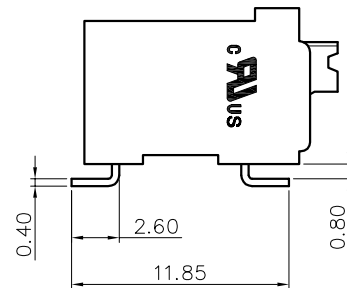

1. Pollution degree	2	2	3
Overvoltage category	II	III	III
Rate impulse voltage(KV)	2.5KV	2.5KV	2.5KV
Rate voltage(V)	320V	200V	200V
Rate current(A)	17.5A		

2. Wire range : 0.2~1.5mm²

NOTES2:
 1. Dimension shall be interpreted per ASME Y14.5-2009
 2. Pitch : 3.50mm, Poles : N=02~24P
 3. Stripping length : 8~9mm
 4. Operating temperature: -40°C~+130°C
 5. Undimensioned tolerances:

Pitch range in mm		Nominal dimension range in mm					0.1/10
TO	Over	TO	Over	TO	Over	TO	0.1/10
6	10	10	30	30	60	100	<
±0.15	±0.20	±0.30	±0.30	±0.50	±0.70	±1.00	±2'

6. RoHS Compliance

Ordering Information

JL212R-SMT- 350 XX B 0 1

Pitch 350=3.50PH No. of pins 2P~24P Housing Color B=Black G=Green U=Blue R=Red W=White Y=Yellow □=Orange E=Grey

Packing 0=Pe bag T=Tube A=Tray

DRAW	SHUANGPING ZHENG	SCALE	FIT	JILN ® 东莞市锦凌电子有限公司 DONGGUAN JINLING ELECTRONIC CO.,LTD	
CHECK	LICHAD LIU	UNIT	mm		
APPROVE	YONGLIANG GAO	SIZE	A4	PART NO.	JL212R-SMT-350XXB01
		SHEET	1/1	TITLE:	JL212R-SMT-THR-3.5-XXP 弹簧式/弯脚/双排/黑色
		PROJ.			