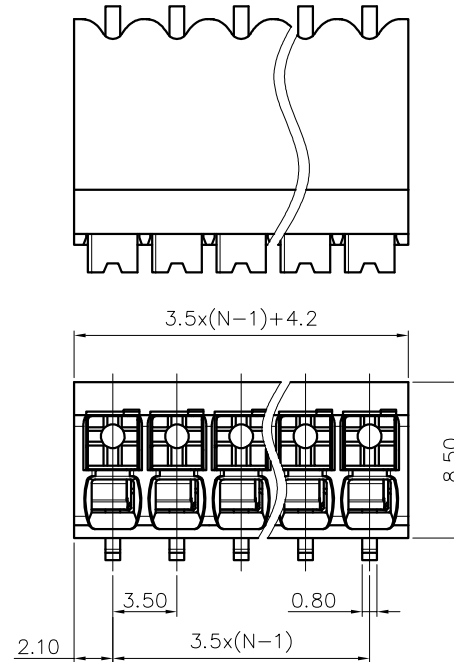

Pitch range in mm		Nominal dimension range in mm					0.1/10
TO	Over	TO	Over	TO	Over	TO	0.1/10
6	10	10	30	30	60	100	<
±0.15	±0.20	±0.30	±0.30	±0.50	±0.70	±1.00	±2'

6. RoHS Compliance

Ordering Information

JL212R-SMT- 350 XX B 0 1

Pitch 350=3.50PH No. of pins 2P~24P Housing Color B=Black G=Green U=Blue R=Red W=White Y=Yellow □=Orange E=Grey

Packing 0=Pe bag T=Tube A=Tray

DRAW	SHUANGPING ZHENG	SCALE	FIT	JILN ® 东莞市锦凌电子有限公司 DONGGUAN JINLING ELECTRONIC CO.,LTD	
CHECK	LICHAD LIU	UNIT	mm		
APPROVE	YONGLIANG GAO	SIZE	A4	PART NO.	JL212R-SMT-350XXB01
		SHEET	1/1	TITLE:	JL212R-SMT-THR-3.5-XXP 弹簧式/弯脚/双排/黑色
		PROJ.			