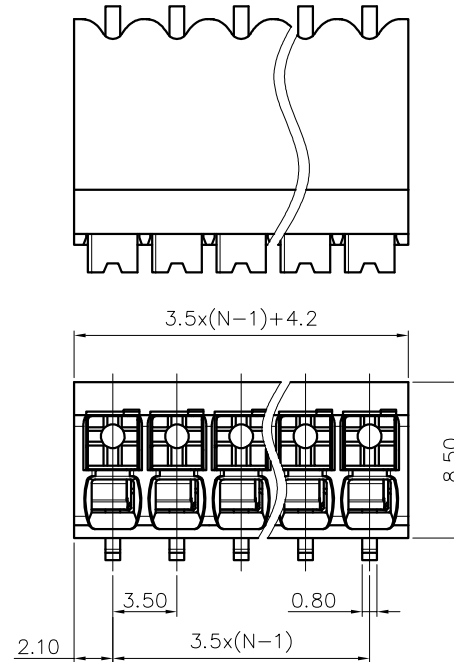

Pitch range in mm		Nominal dimension range in mm					0.1/10	
TO	Over	TO	Over	TO	Over	TO	<	
6	10	10	30	30	60	100	±	
±0.15	±0.20	±0.30	±0.30	±0.50	±0.70	±1.00	±1.30	±2'

6. RoHS Compliance

Ordering Information

JL212R-SMT- 350 XX B 0 1

Pitch 350=3.50PH No. of pins 2P~24P Housing Color B=Black G=Green U=Blue R=Red W=White Y=Yellow □=Orange E=Grey

Packing 0=Pe bag T=Tube A=Tray

DRAW	SHUANGPING ZHENG	SCALE	FIT	JILN ® 东莞市锦凌电子有限公司 DONGGUAN JINLING ELECTRONIC CO.,LTD	
CHECK	LICHAD LIU	UNIT	mm		
APPROVE	YONGLIANG GAO	SIZE	A4	PART NO.	JL212R-SMT-350XXB01
		SHEET	1/1	TITLE:	JL212R-SMT-THR-3.5-XXP 弹簧式/弯脚/双排/黑色
		PROJ.			