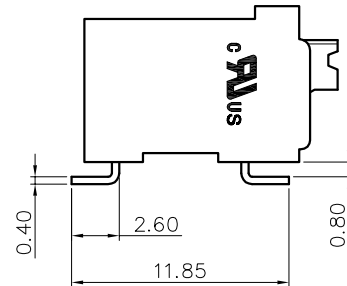

1. Pollution degree	2	2	3
Overvoltage category	II	III	III
Rate impulse voltage(KV)	2.5KV	2.5KV	2.5KV
Rate voltage(V)	320V	200V	200V
Rate current(A)	17.5A		

2. Wire range : 0.2~1.5mm²

NOTES2:
 1. Dimension shall be interpreted per ASME Y14.5-2009
 2. Pitch : 3.50mm, Poles : N=02~24P
 3. Stripping length : 8~9mm
 4. Operating temperature: -40°C~+130°C
 5. Undimensioned tolerances:

Pitch range in mm		Nominal dimension range in mm					0.1/10	
TO	Over	TO	Over	TO	Over	TO	<	
6	10	10	30	30	60	100	±	
±0.15	±0.20	±0.30	±0.30	±0.50	±0.70	±1.00	±1.30	±2'

6. RoHS Compliance

Ordering Information

JL212R-SMT- 350 XX B 0 1

Pitch 350=3.50PH No. of pins 2P~24P Housing Color B=Black G=Green U=Blue R=Red W=White Y=Yellow □=Orange E=Grey

Packing 0=Pe bag T=Tube A=Tray

DRAW	SHUANGPING ZHENG	SCALE	FIT	JILN ® 东莞市锦凌电子有限公司 DONGGUAN JINLING ELECTRONIC CO.,LTD	
CHECK	LICHAD LIU	UNIT	mm		
APPROVE	YONGLIANG GAO	SIZE	A4	PART NO.	JL212R-SMT-350XXB01
		SHEET	1/1	TITLE:	JL212R-SMT-THR-3.5-XXP 弹簧式/弯脚/双排/黑色
		PROJ.			