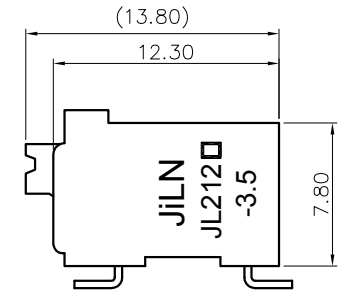

1. Pollution degree	2	2	3
Overvoltage category	II	III	III
Rate impulse voltage(KV)	2.5KV	2.5KV	2.5KV
Rate voltage(V)	320V	200V	200V
Rate current(A)	17.5A		

2. Wire range : 0.2~1.5mm²

NOTES2:
 1. Dimension shall be interpreted per ASME Y14.5-2009
 2. Pitch : 3.50mm, Poles : N=02~24P
 3. Stripping length : 8~9mm
 4. Operating temperature: -40°C~+130°C
 5. Undimensioned tolerances:

Pitch range in mm		Nominal dimension range in mm					0.1/10	
TO	Over	TO	Over	TO	Over	TO	<	
6	10	10	30	30	60	100	±	
±0.15	±0.20	±0.30	±0.30	±0.50	±0.70	±1.00	±1.30	±2'

6. RoHS Compliance

Ordering Information

JL212R-SMT- 350 XX B 0 1

Pitch 350=3.50PH No. of pins 2P~24P Housing Color B=Black G=Green U=Blue R=Red W=White Y=Yellow □=Orange E=Grey

Packing 0=Pe bag T=Tube A=Tray

DRAW	SHUANGPING ZHENG	SCALE	FIT	JILN ® 东莞市锦凌电子有限公司 DONGGUAN JINLING ELECTRONIC CO.,LTD	
CHECK	LICHAD LIU	UNIT	mm		
APPROVE	YONGLIANG GAO	SIZE	A4	PART NO.	JL212R-SMT-350XXB01
		SHEET	1/1	TITLE:	JL212R-SMT-THR-3.5-XXP 弹簧式/弯脚/双排/黑色
		PROJ.			