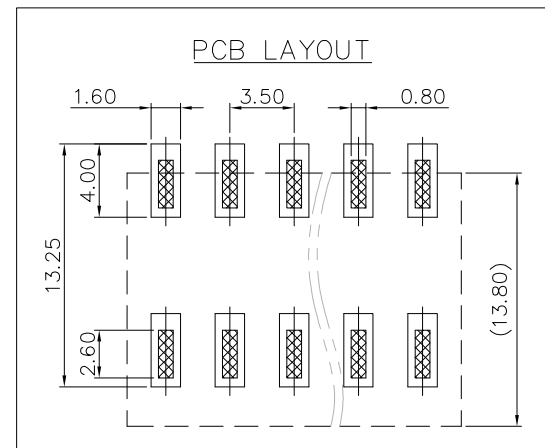

1. Pollution degree	2	2	3
Overvoltage category	II	III	III
Rate impulse voltage(KV)	2.5KV	2.5KV	2.5KV
Rate voltage(V)	320V	200V	200V
Rate current(A)	17.5A		

2. Wire range : 0.2~1.5mm²

NOTES2:
 1. Dimension shall be interpreted per ASME Y14.5-2009
 2. Pitch : 3.50mm, Poles : N=02~24P
 3. Stripping length : 8~9mm
 4. Operating temperature: -40°C~+130°C
 5. Undimensioned tolerances:

Pitch range in mm		Nominal dimension range in mm					0.1/10	
TO	Over	TO	Over	TO	Over	TO	<	
6	10	10	30	30	60	100	±	
±0.15	±0.20	±0.30	±0.30	±0.50	±0.70	±1.00	±1.30	±2'

6. RoHS Compliance

Ordering Information

JL212R-SMT- 350 XX B 0 1

Pitch 350=3.50PH No. of pins 2P~24P Housing Color B=Black G=Green U=Blue R=Red W=White Y=Yellow □=Orange E=Grey

Packing 0=Pe bag T=Tube A=Tray

DRAW	SHUANGPING ZHENG	SCALE	FIT	JILN ® 东莞市锦凌电子有限公司 DONGGUAN JINLING ELECTRONIC CO.,LTD	
CHECK	LICHAD LIU	UNIT	mm		
APPROVE	YONGLIANG GAO	SIZE	A4	PART NO.	JL212R-SMT-350XXB01
		SHEET	1/1	TITLE:	JL212R-SMT-THR-3.5-XXP 弹簧式/弯脚/双排/黑色
		PROJ.			