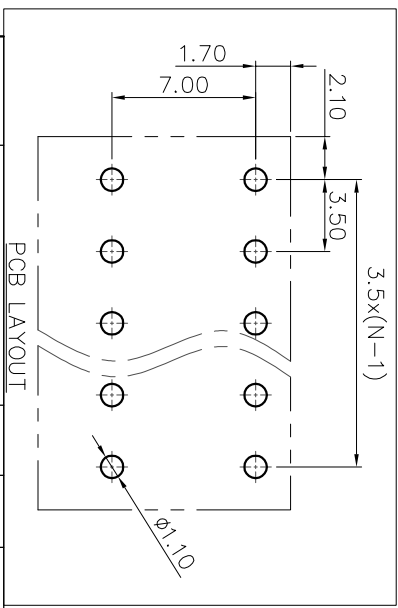

NOTES1:
UL Standard

1. Rated voltage/current : 300V / 12A
2. Withstanding voltage : AC:1600V/1Min.
3. Wire range : 28~14AWG

IEC Standard

1. Pollution degree	2	2	3
Overvoltage category	II	III	III
Rate impulse voltage(KV)	2.5KV	2.5KV	2.5KV
Rate voltage(V)	320V	200V	200V
Rate current(A)	17.5A		

2. Wire range : 0.2~1.5mm²

NOTES2:

1. Dimension shall be interpreted per ASME Y14.5-2009
2. Pitch : 3.50mm, Poles : N=02~24P
3. Stripping length : 8~9mm
4. Operating temperature: -40°C~+130°C
5. Undimensioned tolerances:

Pitch range in mm	Nominal dimension range in mm			Tolerance			
	Over	TO	Under				
6	10	30	60	0.1/10			
10	24	60	100	<			
15	30	60	150	<			
±0.15	±0.20	±0.30	±0.50	±0.70	±1.00	±1.30	±2

6. RoHS Compliance

Ordering Information

JL212R- 350 XX B 0 1

- Pitch 350=3.50PH
- No. of pins 2P~24P
- Housing Color: B=Black, G=Green, U=Blue, R=Red, W=White, Y=Yellow, D=Orange, E=Grey
- Packing: 0=Pe bag, T=Tube, A=Tray

Button color: White

PCB LAYOUT

REVISION RECORD				
REV	ECN	DESCRIPTION	DRFT	DATE
A0		NEW		21.10.14

DRAW	SHUANGPING ZHENG
CHECK	LICHAD LIU
APPROVE	YONGLIANG GAO

SCALE	FIT
UNIT	mm
SIZE	A4
SHEET	1/1
PRD	PROJ

JILIN 东莞市锦凌电子有限公司
DONGGUAN JINLING ELECTRONIC CO., LTD

PART NO. JL212R-350XXB01

TITLE: JL212R-THR-3.5-XXP 单簧式/弯脚/双排/黑色