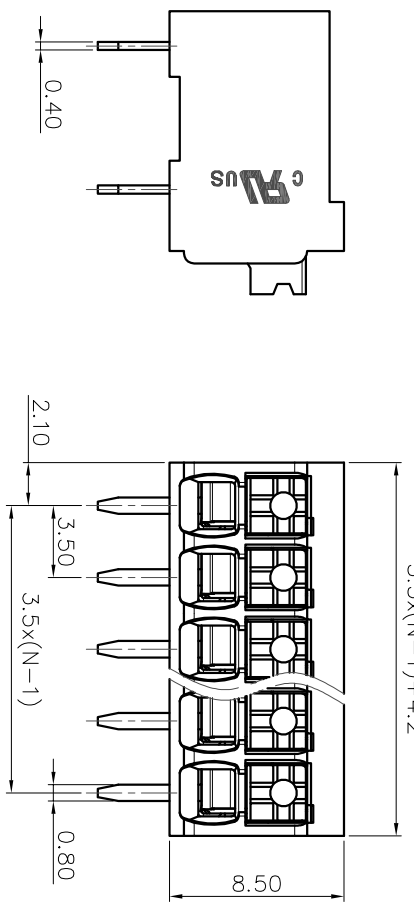

NOTES1:
UL Standard

1. Rated voltage/current : 300V / 12A
2. Withstanding voltage : AC:1600V/1Min.
3. Wire range : 28~14AWG

IEC Standard

1. Pollution degree	2	2	3
Overvoltage category	II	III	III
Rate impulse voltage(KV)	2.5KV	2.5KV	2.5KV
Rate voltage(V)	320V	200V	200V
Rate current(A)	17.5A		

2. Wire range : 0.2~1.5mm²

NOTES2:

1. Dimension shall be interpreted per ASME Y14.5-2009
2. Pitch : 3.50mm, Poles : N=02~24P
3. Stripping length : 8~9mm
4. Operating temperature: -40°C~+130°C
5. Undimensioned tolerances:

Pitch range in mm	Nominal dimension range in mm			Tolerance			
	Over	TO	Under				
6	10	30	60	0.1/10			
10	24	60	100	<			
15	30	60	150	<			
±0.15	±0.20	±0.30	±0.50	±0.70	±1.00	±1.30	±2

6. RoHS Compliance

Ordering Information

JL212R- 350 XX B 0 1

- Pitch 350=3.50PH
- No. of pins 2P~24P
- Housing Color: B=Black, G=Green, U=Blue, R=Red, W=White, Y=Yellow, D=Orange, E=Grey
- Packing: 0=Pe bag, T=Tube, A=Tray

Button color: White

PCB LAYOUT

REVISION RECORD				
REV	ECN	DESCRIPTION	DRFT	DATE
A0		NEW		21.10.14

DRAW	SHUANGPING ZHENG
CHECK	LICHAD LIU
APPROVE	YONGLIANG GAO

SCALE	FIT
UNIT	mm
SIZE	A4
SHEET	1/1
PRD	PROJ

JILIN 东莞市锦凌电子有限公司
DONGGUAN JINLING ELECTRONIC CO., LTD

PART NO. JL212R-350XXB01

TITLE: JL212R-THR-3.5-XXP 单簧式/弯脚/双排/黑色