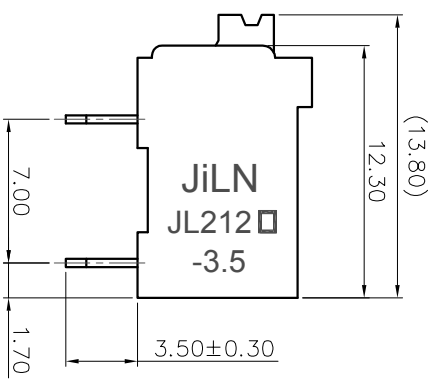

NOTES1:
UL Standard

1. Rated voltage/current : 300V / 12A
2. Withstanding voltage : AC:1600V/1Min.
3. Wire range : 28~14AWG

IEC Standard

1. Pollution degree	2	2	3
Overvoltage category	II	III	III
Rate impulse voltage(KV)	2.5KV	2.5KV	2.5KV
Rate voltage(V)	320V	200V	200V
Rate current(A)	17.5A		

2. Wire range : 0.2~1.5mm²

NOTES2:

1. Dimension shall be interpreted per ASME Y14.5-2009
2. Pitch : 3.50mm, Poles : N=02~24P
3. Stripping length : 8~9mm
4. Operating temperature: -40°C~+130°C
5. Undimensioned tolerances:

Pitch range in mm	Nominal dimension range in mm			Tolerance			
	Over	TO	Under				
6	10	30	60	0.1/10			
10	24	60	100	<			
15	30	60	150	<			
±0.15	±0.20	±0.30	±0.50	±0.70	±1.00	±1.30	±2

6. RoHS Compliance

Ordering Information

JL212R- 350 XX B 0 1

- Pitch 350=3.50PH
- No. of pins 2P~24P
- Housing Color: B=Black, G=Green, U=Blue, R=Red, W=White, Y=Yellow, D=Orange, E=Grey
- Packing: 0=Pe bag, T=Tube, A=Tray

Button color: White

PCB LAYOUT

REVISION RECORD				
REV	ECN	DESCRIPTION	DRFT	DATE
A0		NEW		21.10.14

DRAW	SHUANGPING ZHENG
CHECK	LICHAD LIU
APPROVE	YONGLIANG GAO

SCALE	FIT
UNIT	mm
SIZE	A4
SHEET	1/1
PRD	PROJ

JILIN 东莞市锦凌电子有限公司
DONGGUAN JINLING ELECTRONIC CO., LTD

PART NO. JL212R-350XXB01

TITLE: JL212R-THR-3.5-XXP 单簧式/弯脚/双排/黑色